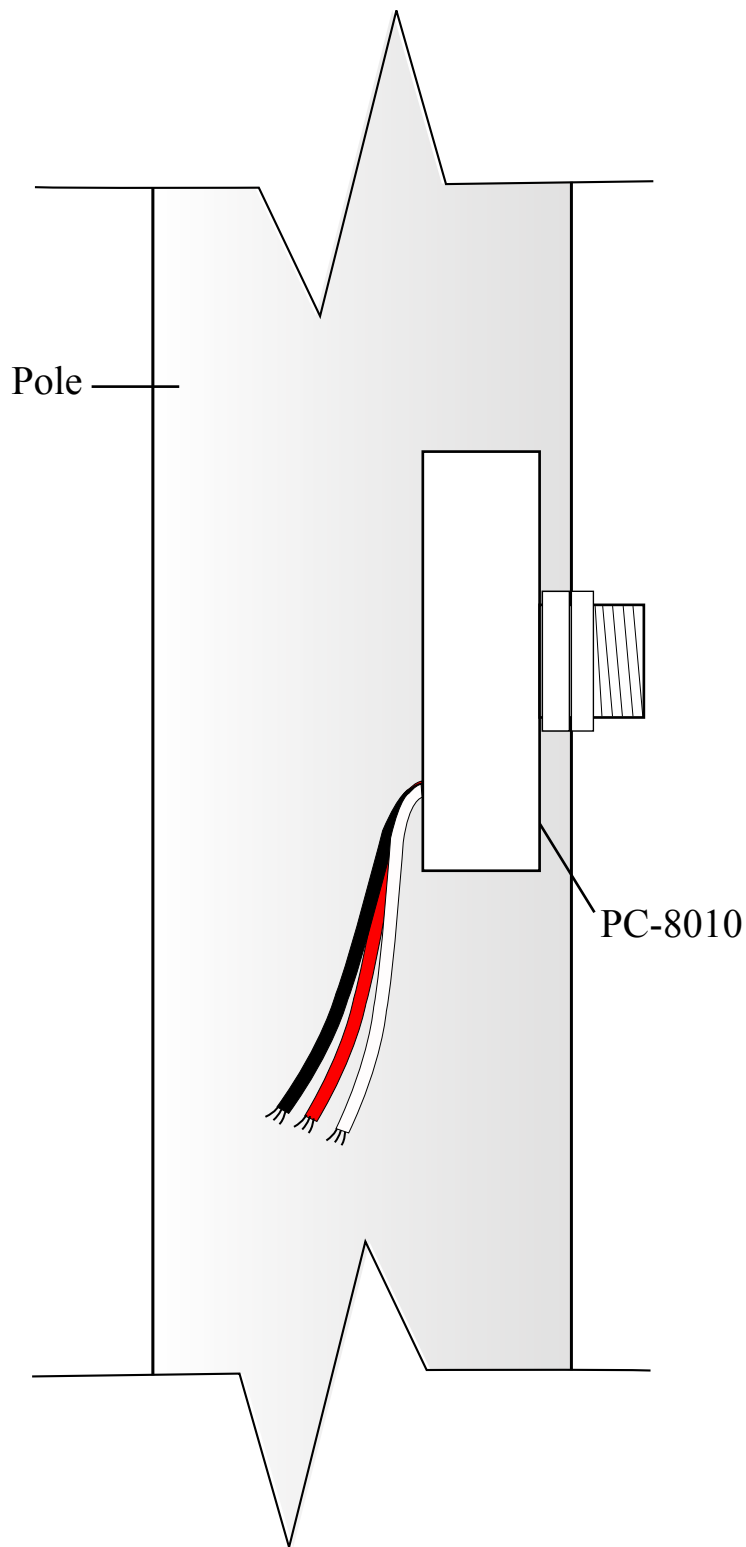

PC-8010

Dusk to Dawn
Photo Electric Control

PC-8010 - Photo Electric Control

- Fits 3" O/D round posts.
- 120 Volt Service
- 3/4" hole required in pole

White Wire = Ground (Neut.)
Red Wire = Load (Hot)
Black Wire = Line