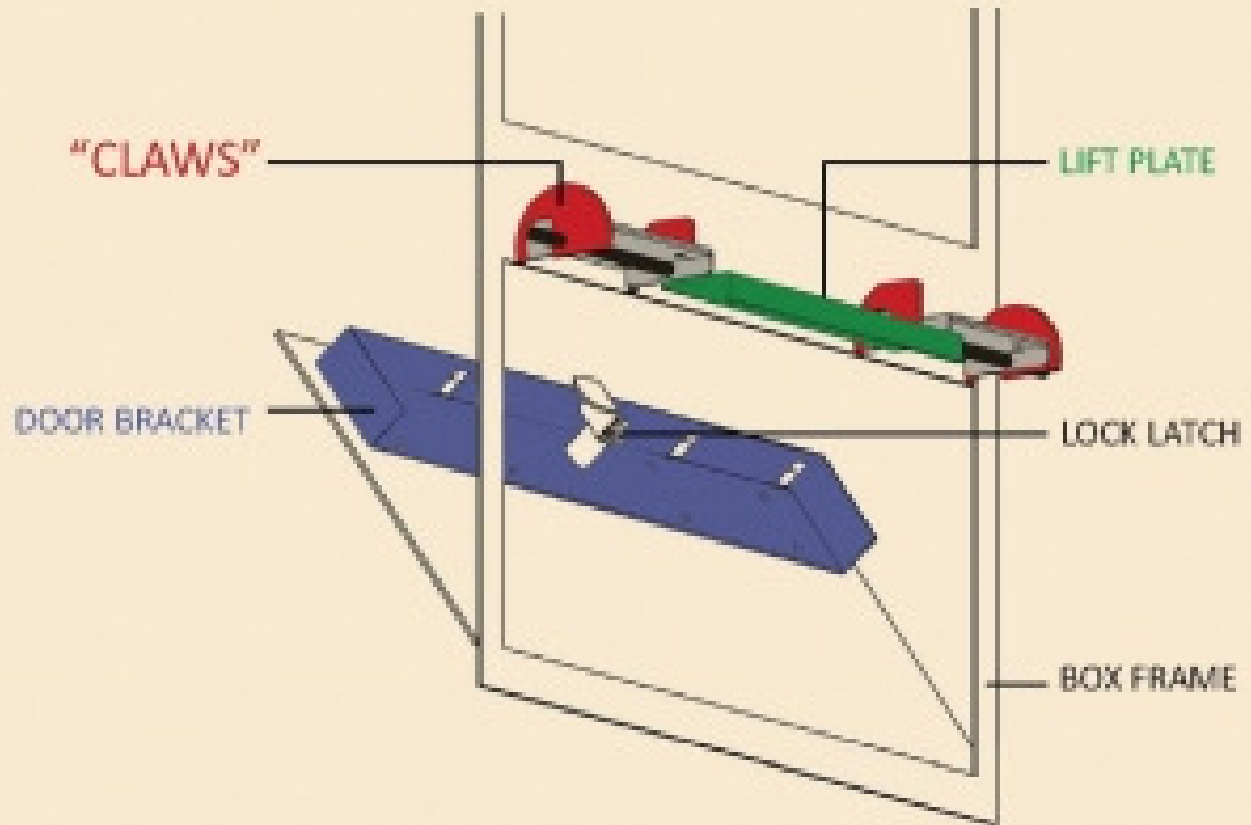

NEW LETTER LOCKER "CLAW" LOCK

(VIEW FROM INSIDE BOX)

When activated, the Lock Latch pushes up on the Lift Plate which rotates all FOUR stainless steel "CLAWS" into the Door Bracket.