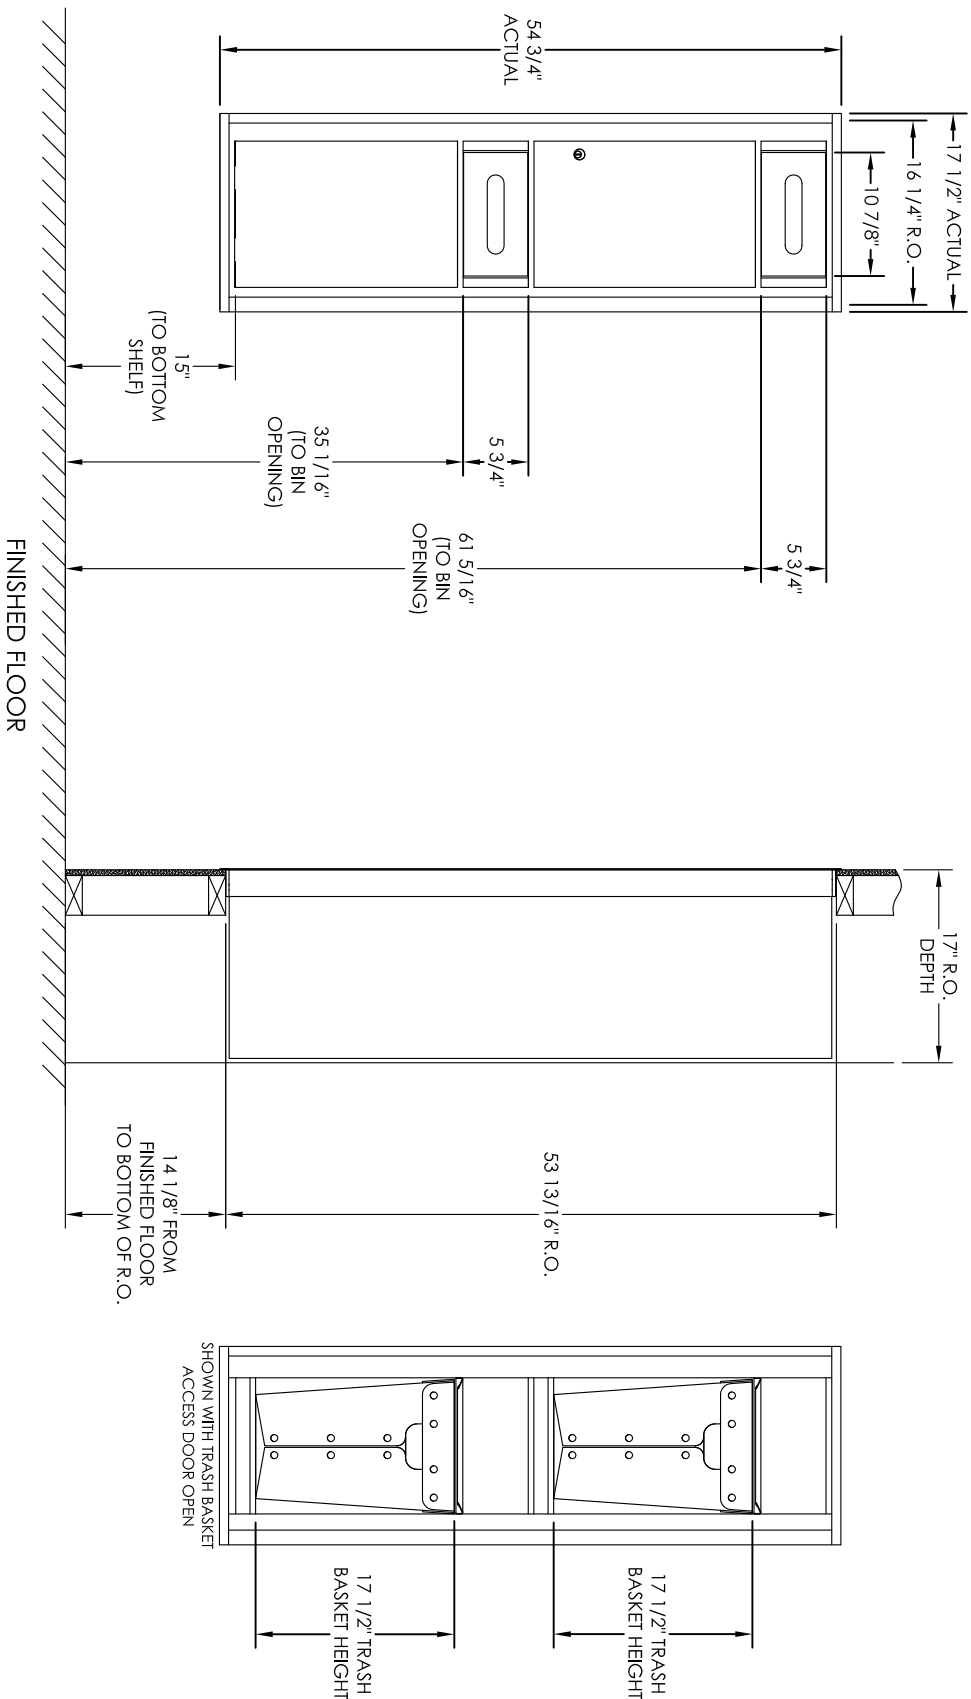

# Versatile™ 4C Trash/Recycling Bin, 4C15S-BIN

- Notes:
1. 4C Trash/Recycling Bins are for private application only / not USPS Approved.
  2. Module may be recessed, surface, or pedestal mounted and coordinates with Florence 4C mailbox modules, see installation manual for details.
  3. Includes (2) trash/recycling compartments, (2) 10-gallon trash baskets made of recycled plastic and customized to compartments (Note: trash bag furnished by others).

PRODUCT SERIES: VERSATILE™ 4C TRASH/RECYCLING BIN

**AF FLORENCE**  
manufacturing company

MODEL	REV	SCALE	LAST REV DATE
4C15S-BIN	A	NONE	
DRAWING NUMBER	DRAWN BY		
4C15S-BINCS			