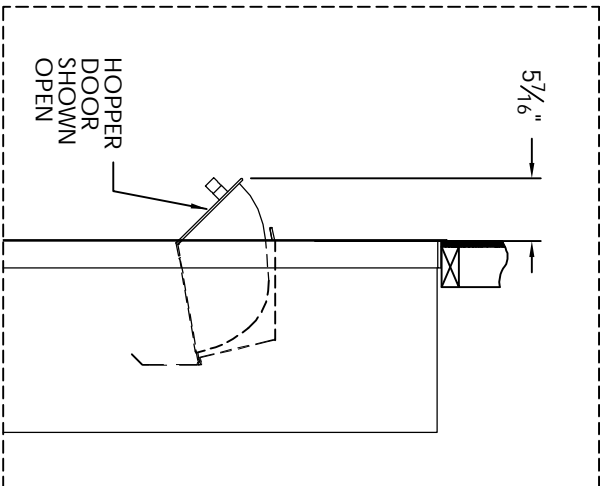

Versatile™ 4C Collection Box, 4C14S-HOP

| MAX BUNDLE SIZE | | | |
|-----------------|---------|---------|--|
| HEIGHT | WIDTH | LENGTH | |
| 4 1/4" | 11 3/8" | 6 1/4" | |
| 3 1/2" | 11 3/8" | 11 1/2" | |
| 3" | 11 3/8" | 14 3/4" | |
| 2 1/2" | 11 3/8" | 14 3/4" | |

- NOTES:
1. 4C Collection boxes are USPS Approved.
 2. Module may be recessed, surface, or pedestal mounted and coordinates with Florence versatile™ 4C mailbox modules, see installation manual for details.
 3. Collection Box compartment size is 20 5/8" H x 12" W x 15"D.
 4. Fixed top panel is for security purposes and is not usable.