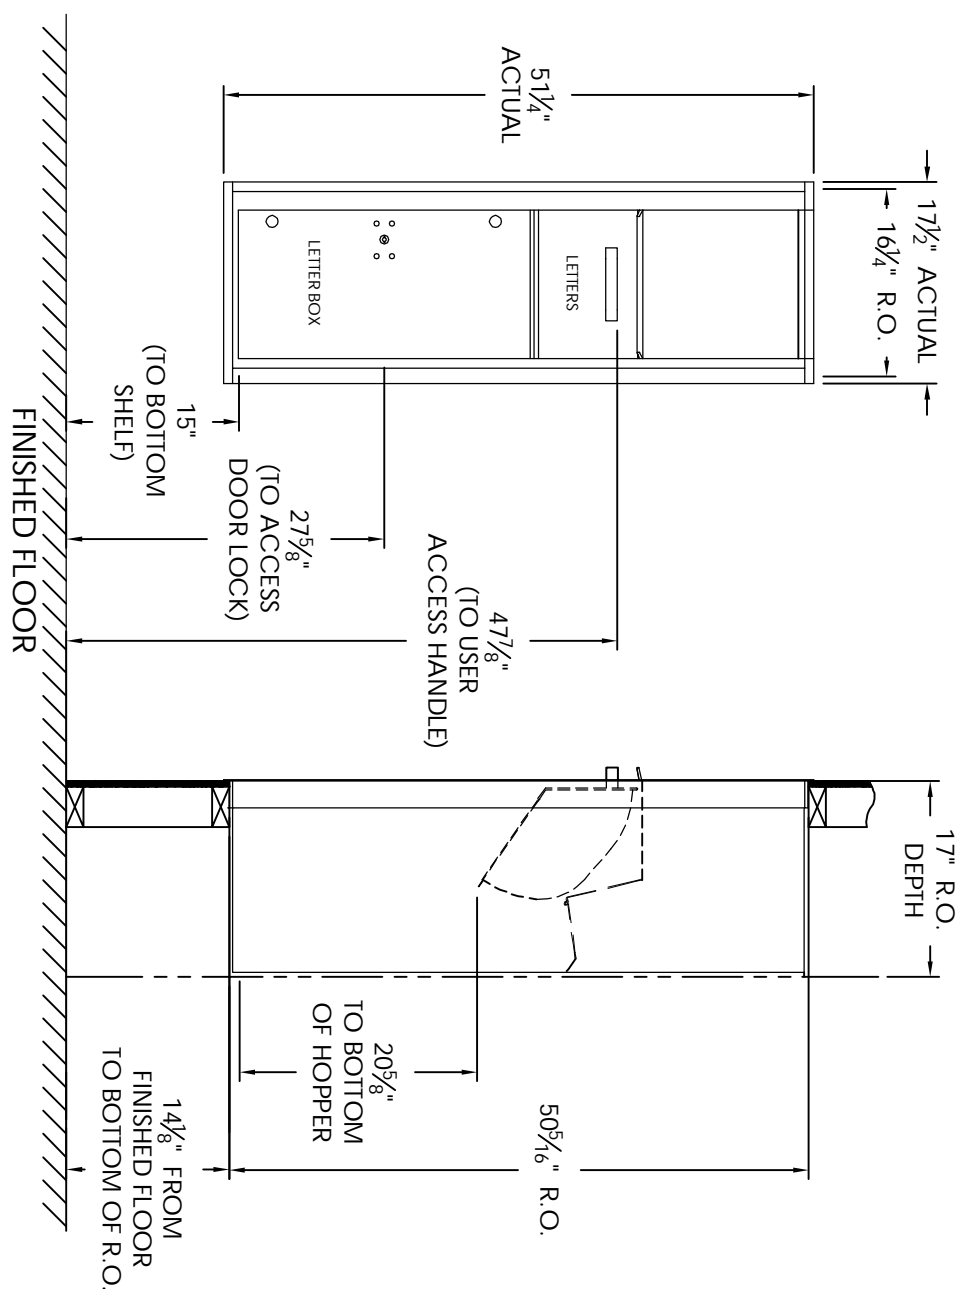

Versatile™ 4C Collection Box, 4C14S-HOP

| MAX BUNDLE SIZE | | | |
|-----------------|---------|---------|--|
| HEIGHT | WIDTH | LENGTH | |
| 4 1/4" | 11 3/8" | 6 1/4" | |
| 3 1/2" | 11 3/8" | 11 1/2" | |
| 3" | 11 3/8" | 14 3/4" | |
| 2 1/2" | 11 3/8" | 14 3/4" | |

- NOTES:
1. 4C Collection boxes are USPS Approved.
 2. Module may be recessed, surface, or pedestal mounted and coordinates with Florence versatile™ 4C mailbox modules, see installation manual for details.
 3. Collection Box compartment size is 20 5/8" H x 12" W x 15"D.
 4. Fixed top panel is for security purposes and is not usable.