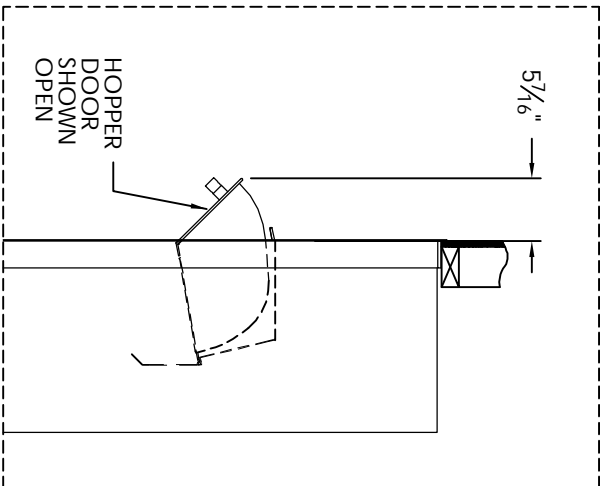

Versatile™ 4C Collection Box, 4C14S-HOP

MAX BUNDLE SIZE			
HEIGHT	WIDTH	LENGTH	
4 1/4"	11 3/8"	6 1/4"	
3 1/2"	11 3/8"	11 1/2"	
3"	11 3/8"	14 3/4"	
2 1/2"	11 3/8"	14 3/4"	

- NOTES:
1. 4C Collection boxes are USPS Approved.
 2. Module may be recessed, surface, or pedestal mounted and coordinates with Florence versatile™ 4C mailbox modules, see installation manual for details.
 3. Collection Box compartment size is 20 5/8" H x 12" W x 15"D.
 4. Fixed top panel is for security purposes and is not usable.

PRODUCT SERIES: VERSATILE™ 4C COLLECTION BOX

AF FLORENCE
manufacturing company

MODEL	4C14S-HOP	REV	D
SCALE	NONE	LAST REV DATE	
DRAWING NUMBER	4C14S-HOPCS	DRAWN BY	