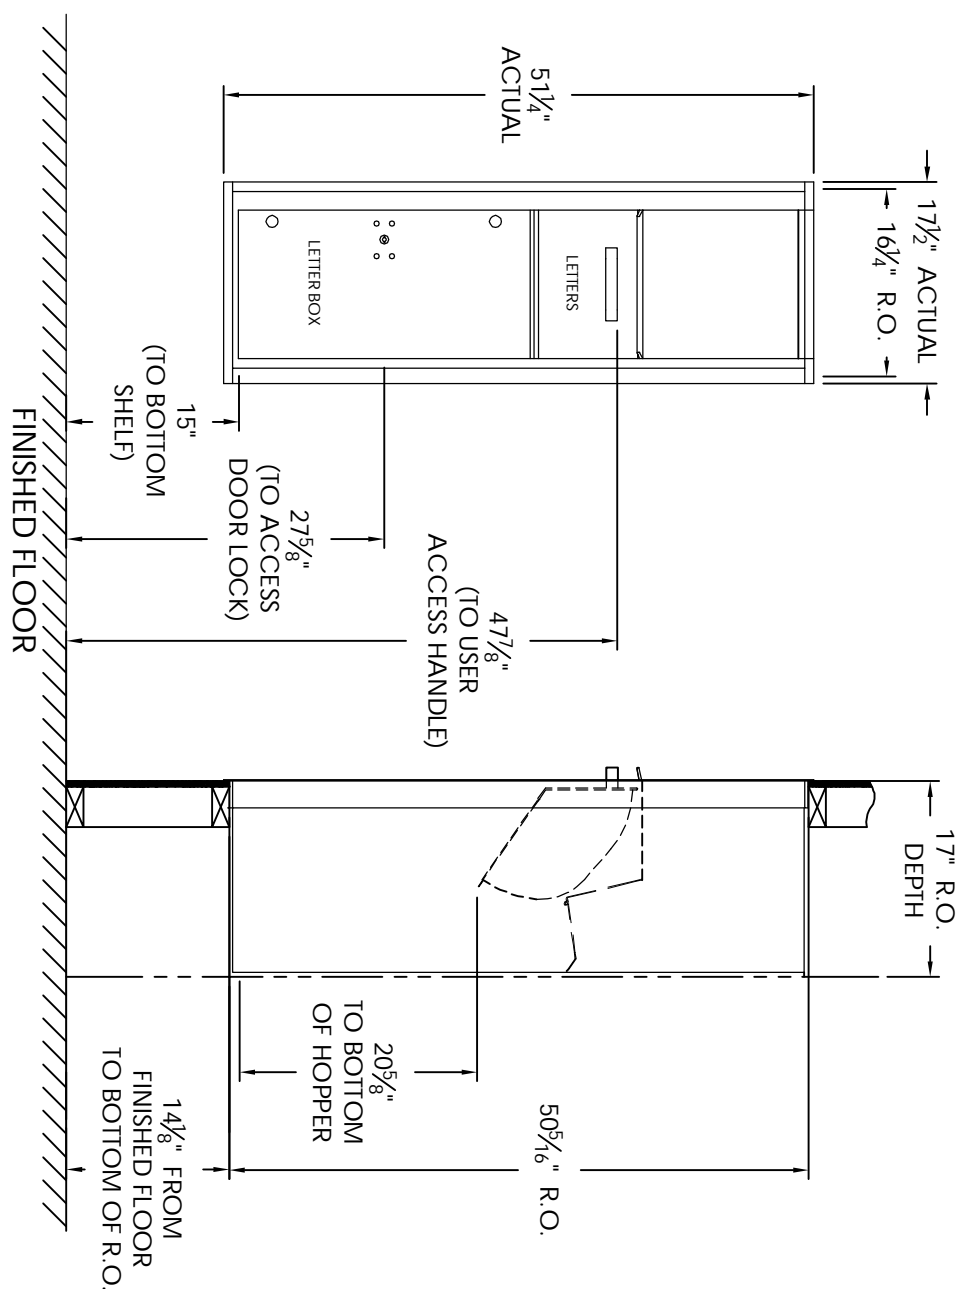

Versatile™ 4C Collection Box, 4C14S-HOP

MAX BUNDLE SIZE			
HEIGHT	WIDTH	LENGTH	
4 1/4"	11 3/8"	6 1/4"	
3 1/2"	11 3/8"	11 1/2"	
3"	11 3/8"	14 3/4"	
2 1/2"	11 3/8"	14 3/4"	

- NOTES:
1. 4C Collection boxes are USPS Approved.
 2. Module may be recessed, surface, or pedestal mounted and coordinates with Florence versatile™ 4C mailbox modules, see installation manual for details.
 3. Collection Box compartment size is 20 5/8" H x 12" W x 15"D.
 4. Fixed top panel is for security purposes and is not usable.

PRODUCT SERIES: VERSATILE™ 4C COLLECTION BOX

AF FLORENCE
manufacturing company

MODEL	4C14S-HOP	REV	D
SCALE	NONE	LAST REV DATE	
DRAWING NUMBER	4C14S-HOPCS	DRAWN BY	