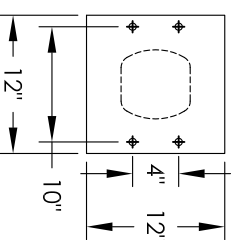

Versatile™ 4C Pedestal Mount Mailbox, 4C13S-11-P

PEDESTAL DETAIL

COMPARTMENT CHART

DESCRIPTION	COMPARTMENT	COMPARTMENT SIZE	QTY.
MAILBOX	MB1	3" H X 12" W X 15" D	11
OUTGOING MAIL	OM2	6-1/2" H X 12" W X 15" D	1

MODEL: 4C13S-11-P REV: A

SCALE: NONE LAST REV DATE

DRAWING NUMBER: 4C13S-11-PCS DRAWN BY