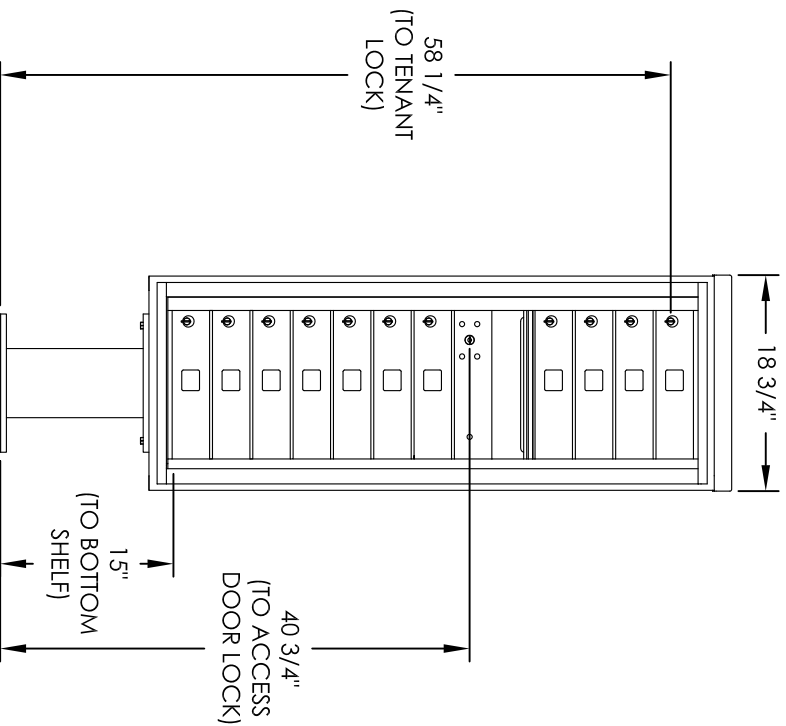

Versatile™ 4C Pedestal Mount Mailbox, 4C13S-11-P

PEDESTAL DETAIL

COMPARTMENT CHART

DESCRIPTION	COMPARTMENT	COMPARTMENT SIZE	QTY.
MAILBOX	MB1	3" H X 12" W X 15" D	11
OUTGOING MAIL	OM2	6-1/2" H X 12" W X 15" D	1

PRODUCT SERIES: VERSATILE™ 4C PEDESTAL MOUNT MAILBOX

- NOTES:
1. 4C pedestal units are for private applications only / not USPS Approved.
 2. May be installed outside or inside - see foundation specification details within the 4C Installation Manual.

MODEL: 4C13S-11-P REV: A

SCALE: NONE LAST REV DATE

DRAWING NUMBER: 4C13S-11-PCS DRAWN BY