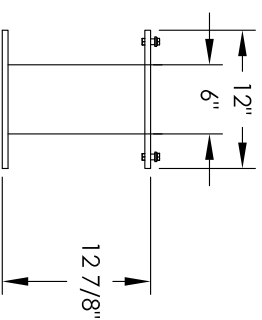

Versatile™ 4C Pedestal Mount Mailbox, 4C13S-11-P

PEDESTAL DETAIL

COMPARTMENT CHART

DESCRIPTION	COMPARTMENT	COMPARTMENT SIZE	QTY.
MAILBOX	MB1	3" H X 12" W X 15" D	11
OUTGOING MAIL	OM2	6-1/2" H X 12" W X 15" D	1

MODEL: 4C13S-11-P REV: A

SCALE: NONE LAST REV DATE

DRAWING NUMBER: 4C13S-11-PCS DRAWN BY