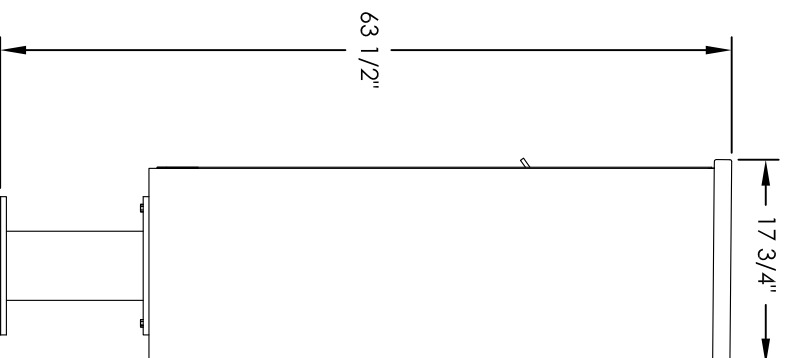

Versatile™ 4C Pedestal Mount Mailbox, 4C13S-11-P

PEDESTAL DETAIL

COMPARTMENT CHART

DESCRIPTION	COMPARTMENT	COMPARTMENT SIZE	QTY.
MAILBOX	MB1	3" H X 12" W X 15" D	11
OUTGOING MAIL	OM2	6-1/2" H X 12" W X 15" D	1

PRODUCT SERIES: VERSATILE™ 4C PEDESTAL MOUNT MAILBOX

- NOTES:
1. 4C pedestal units are for private applications only / not USPS Approved.
 2. May be installed outside or inside - see foundation specification details within the 4C Installation Manual.

MODEL: 4C13S-11-P REV: A

SCALE: NONE LAST REV DATE

DRAWING NUMBER: 4C13S-11-PCS DRAWN BY