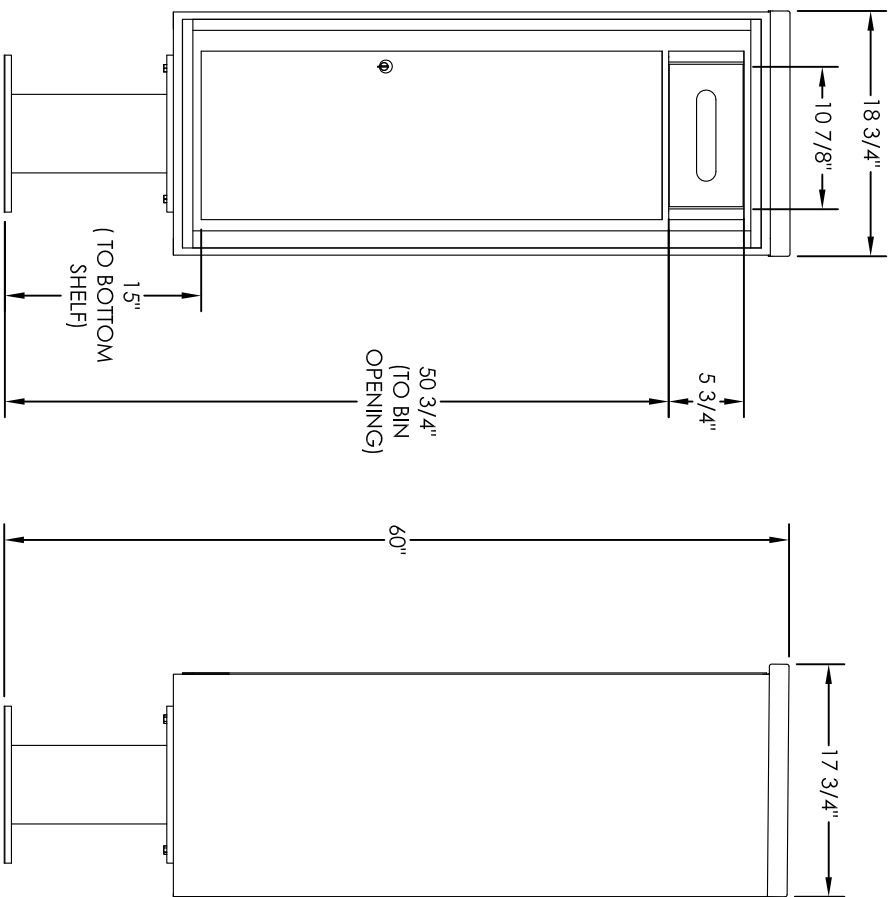

Versatile™ 4C Pedestal Mount Trash/ Recycling Bin , 4C12S-BIN-P

PEDESTAL DETAIL

- Notes:
1. 4C Trash / Recycling Bins are for private application only / not USPS Approved.
 2. May be installed outside or inside - see foundation specification details within the 4C Installation Manual.
 3. Includes (1) trash/recycling compartment, (1) 15-gallon trash basket made of recycled plastic and customized to compartment (Note: trash bag furnished by others).

PRODUCT SERIES: VERSATILE™ 4C PEDESTAL MOUNT TRASH/RECYCLING BIN

AF FIORENCE
manufacturing company

MODEL 4C12S-BIN-P REV B

SCALE NONE LAST REV DATE

DRAWING NUMBER DRAWN BY

4C12S-BIN-PCS