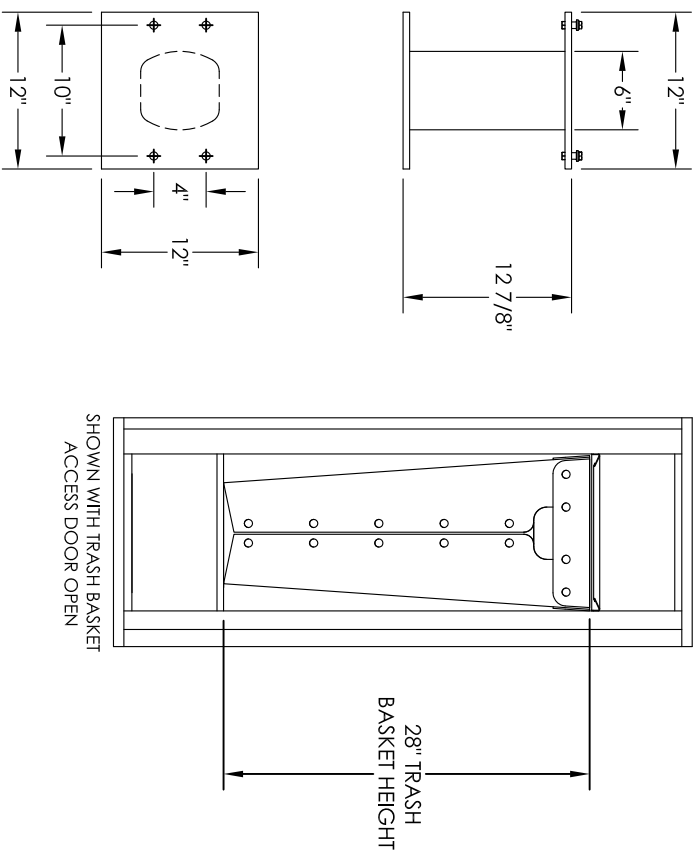

Versatile™ 4C Pedestal Mount Trash/ Recycling Bin , 4C12S-BIN-P

PEDESTAL DETAIL

- Notes:
1. 4C Trash / Recycling Bins are for private application only / not USPS Approved.
 2. May be installed outside or inside - see foundation specification details within the 4C Installation Manual.
 3. Includes (1) trash/recycling compartment, (1) 15-gallon trash basket made of recycled plastic and customized to compartment (Note: trash bag furnished by others).

PRODUCT SERIES: VERSATILE™ 4C PEDESTAL MOUNT TRASH/RECYCLING BIN

AF FIORENCE
manufacturing company

MODEL 4C12S-BIN-P REV B

SCALE NONE LAST REV DATE

DRAWING NUMBER DRAWN BY

4C12S-BIN-PCS