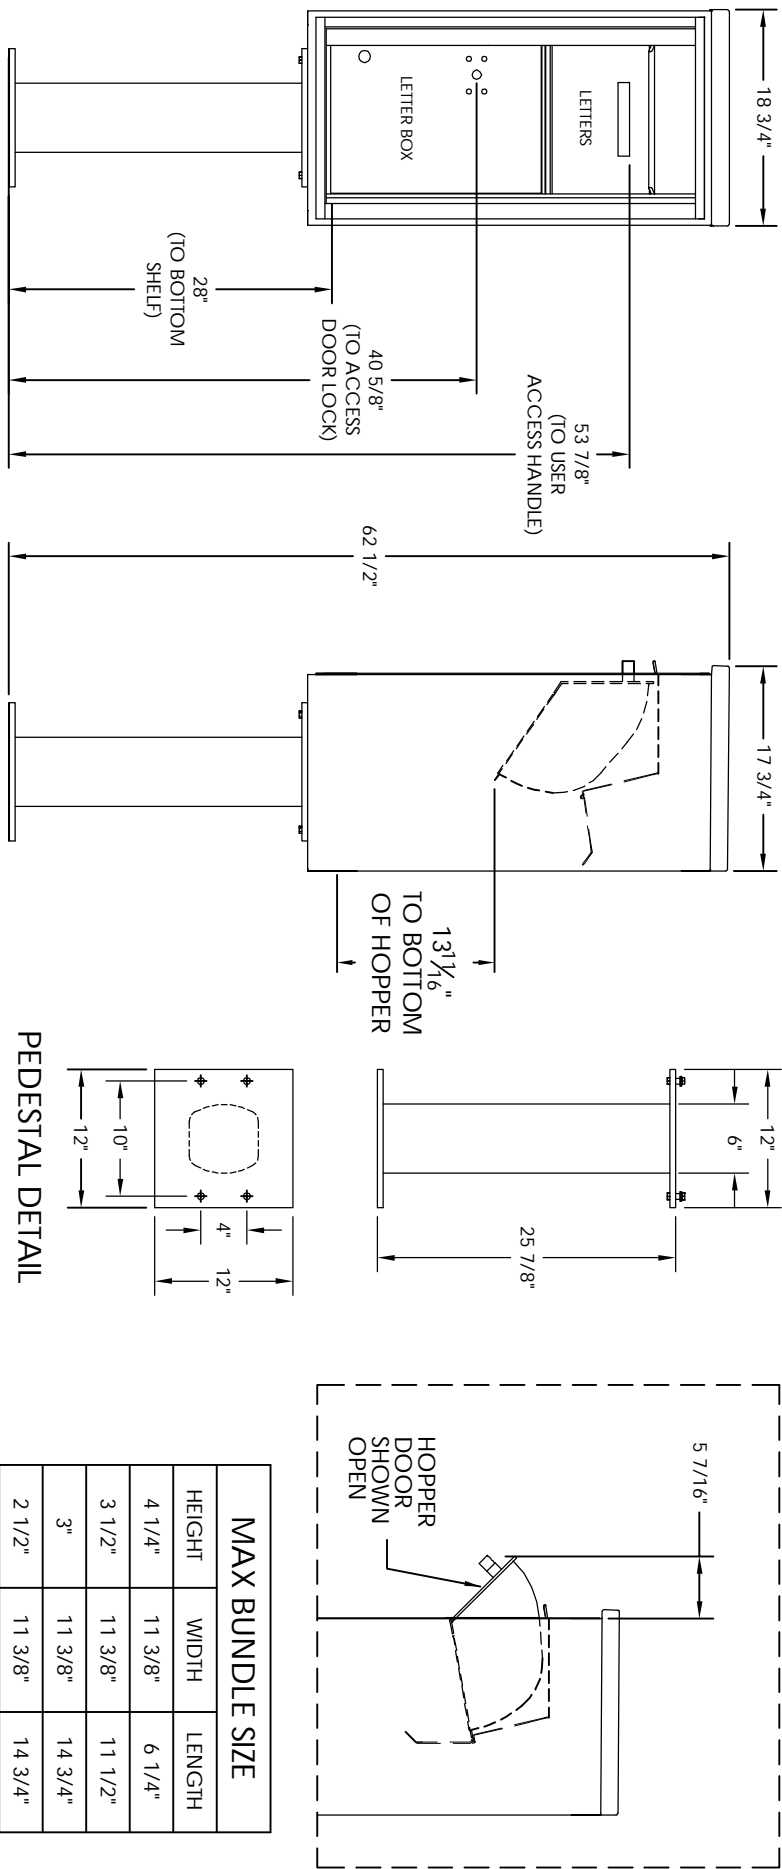

Versatile™ 4C Pedestal Mount Collection Box, 4C09S-HOP-P

- NOTES:
1. 4C pedestal units are for private applications only / not USPS Approved.
 2. May be installed outside or inside - see foundation specification details within the 4C Installation Manual.
 3. Collection Box compartment size is 13 11/16 " H x 12" W x 15"D.
 4. Fixed top panel is for security purposes and is not usable.

PRODUCT SERIES: VERSATILE™ 4C PEDESTAL MOUNT COLLECTION BOX

AF FIORENCE
manufacturing company

MODEL: 4C09S-HOP-P REV: D

SCALE: NONE LAST REV DATE

DRAWING NUMBER: 4C09S-HOP-PCS DRAWN BY: