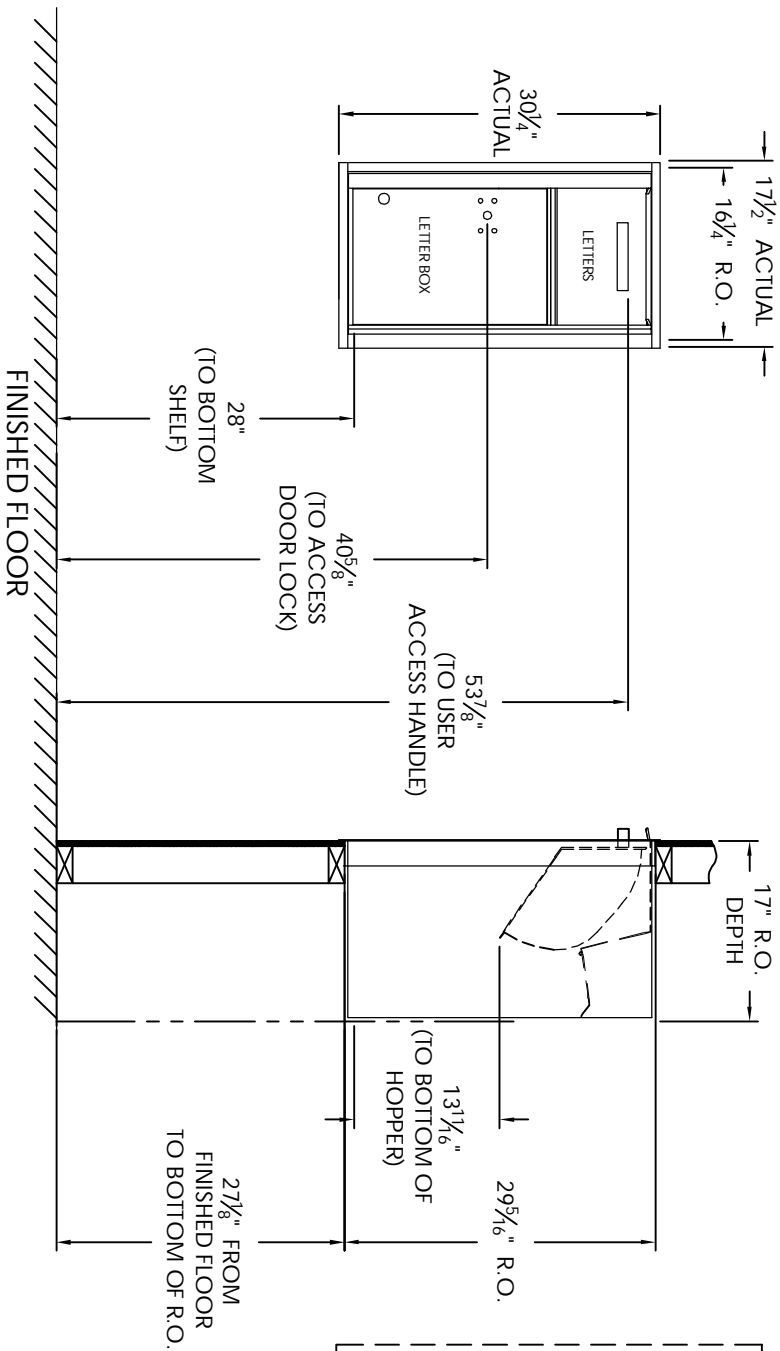

Versatile™ 4C Collection Box, 4C08S-HOP

MAX BUNDLE SIZE			
HEIGHT	WIDTH	LENGTH	
4 1/4"	11 3/8"	6 1/4"	
3 1/2"	11 3/8"	11 1/2"	
3"	11 3/8"	14 3/4"	
2 1/2"	11 3/8"	14 3/4"	

- NOTES:
1. 4C Collection boxes are USPS Approved.
 2. Module may be recessed, surface, or pedestal mounted and coordinates with Florence versatile™ 4C mailbox modules, see installation manual for details.
 3. Collection Box compartment size is 13 11/16" H x 12" W x 15"D.

PRODUCT SERIES: **VERSATILE™ 4C COLLECTION BOX**

BudgetMailboxes
Best Brands. Best Prices. .com

WebLife Stores LLC
PO Box 20338, Panama City Beach, FL 32417
www.budgetmailboxes.com • (866) 707-0008

MODEL	4C08S-HOP	REV	G
SCALE	NONE	LAST REV DATE	
DRAWING NUMBER	4C08S-HOPCS	DRAWN BY	