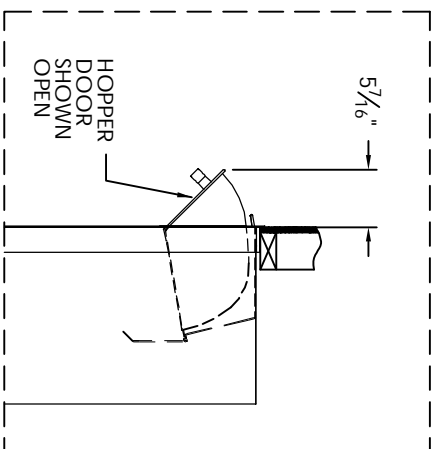

Versatile™ 4C Collection Box, 4C08S-HOP

MAX BUNDLE SIZE			
HEIGHT	WIDTH	LENGTH	
4 1/4"	11 3/8"	6 1/4"	
3 1/2"	11 3/8"	11 1/2"	
3"	11 3/8"	14 3/4"	
2 1/2"	11 3/8"	14 3/4"	

- NOTES:
1. 4C Collection boxes are USPS Approved.
 2. Module may be recessed, surface, or pedestal mounted and coordinates with Florence versatile™ 4C mailbox modules, see installation manual for details.
 3. Collection Box compartment size is 13 11/16" H x 12" W x 15"D.

PRODUCT SERIES: **VERSATILE™ 4C COLLECTION BOX**

BudgetMailboxes
Best Brands. Best Prices. .com

WebLife Stores LLC
PO Box 20338, Panama City Beach, FL 32417
www.budgetmailboxes.com • (866) 707-0008

MODEL	4C08S-HOP	REV	G
SCALE	NONE	LAST REV DATE	
DRAWING NUMBER	4C08S-HOPCS	DRAWN BY	