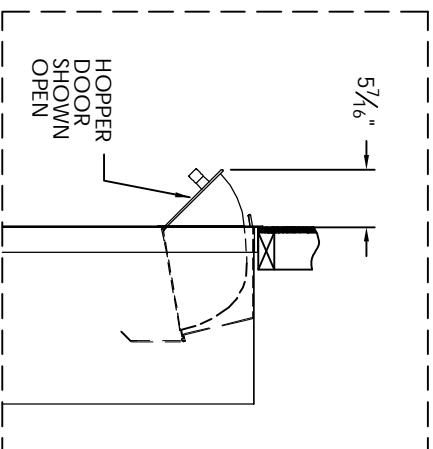

versatile™ 4C Collection Box, 4C08S-HOP

MAX BUNDLE SIZE			
HEIGHT	WIDTH	LENGTH	
4 1/4"	11 3/8"	6 1/4"	
3 1/2"	11 3/8"	11 1/2"	
3"	11 3/8"	14 3/4"	
2 1/2"	11 3/8"	14 3/4"	

- NOTES:
1. 4C Collection boxes are USPS Approved.
 2. Module may be recessed, surface, or pedestal mounted and coordinates with Florence versatile™ 4C mailbox modules, see installation manual for details.
 3. Collection Box compartment size is 13 11/16" H x 12" W x 15"D.

PRODUCT SERIES: VERSATILE™ 4C COLLECTION BOX

AF FLORENCE
manufacturing company

MODEL	REV	LAST REV DATE
4C08S-HOP	G	
SCALE	DRAWN BY	
NONE		
DRAWING NUMBER		
4C08S-HOPCS		