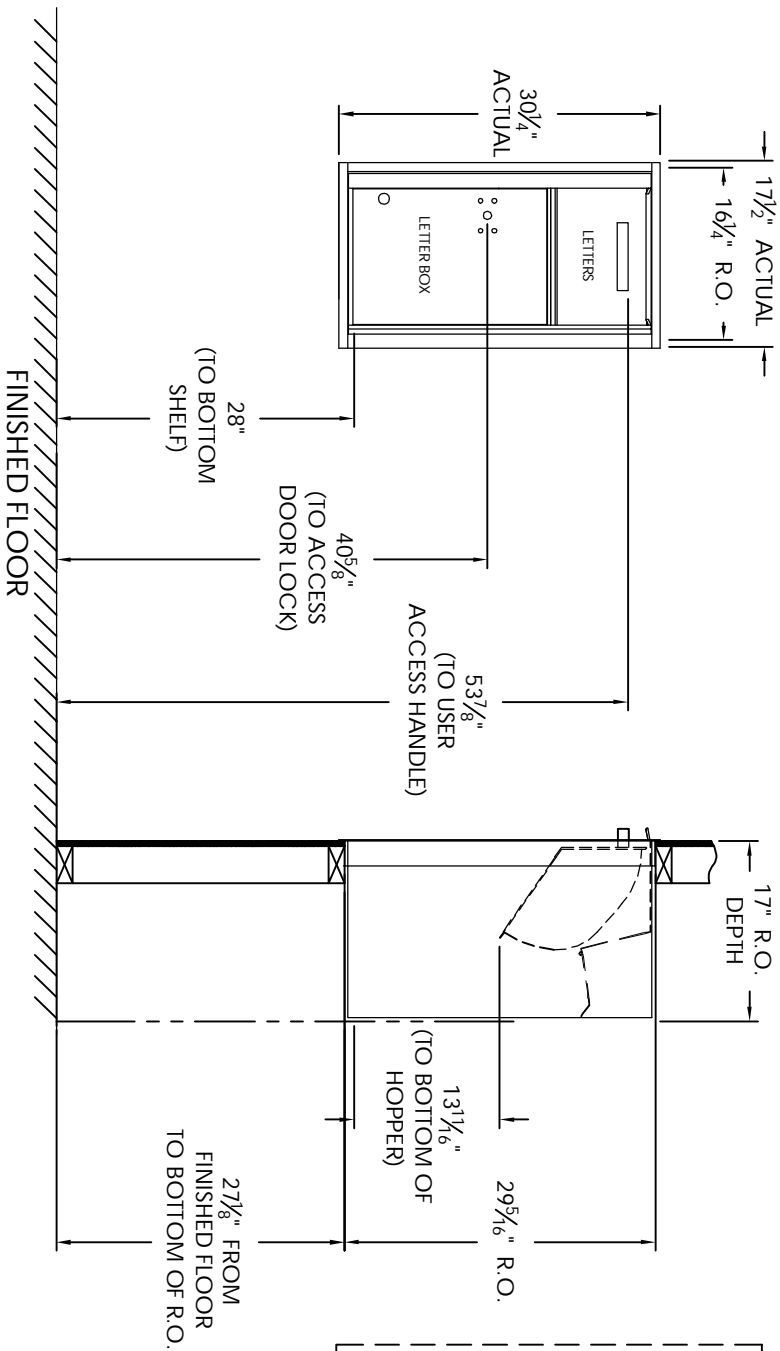

versatile™ 4C Collection Box, 4C08S-HOP

MAX BUNDLE SIZE			
HEIGHT	WIDTH	LENGTH	
4 1/4"	11 3/8"	6 1/4"	
3 1/2"	11 3/8"	11 1/2"	
3"	11 3/8"	14 3/4"	
2 1/2"	11 3/8"	14 3/4"	

- NOTES:
1. 4C Collection boxes are USPS Approved.
 2. Module may be recessed, surface, or pedestal mounted and coordinates with Florence versatile™ 4C mailbox modules, see installation manual for details.
 3. Collection Box compartment size is 13 11/16" H x 12" W x 15"D.

PRODUCT SERIES: VERSATILE™ 4C COLLECTION BOX

AF FLORENCE
manufacturing company

MODEL	REV	LAST REV DATE
4C08S-HOP	G	
SCALE	DRAWN BY	
NONE		
DRAWING NUMBER		
4C08S-HOPCS		