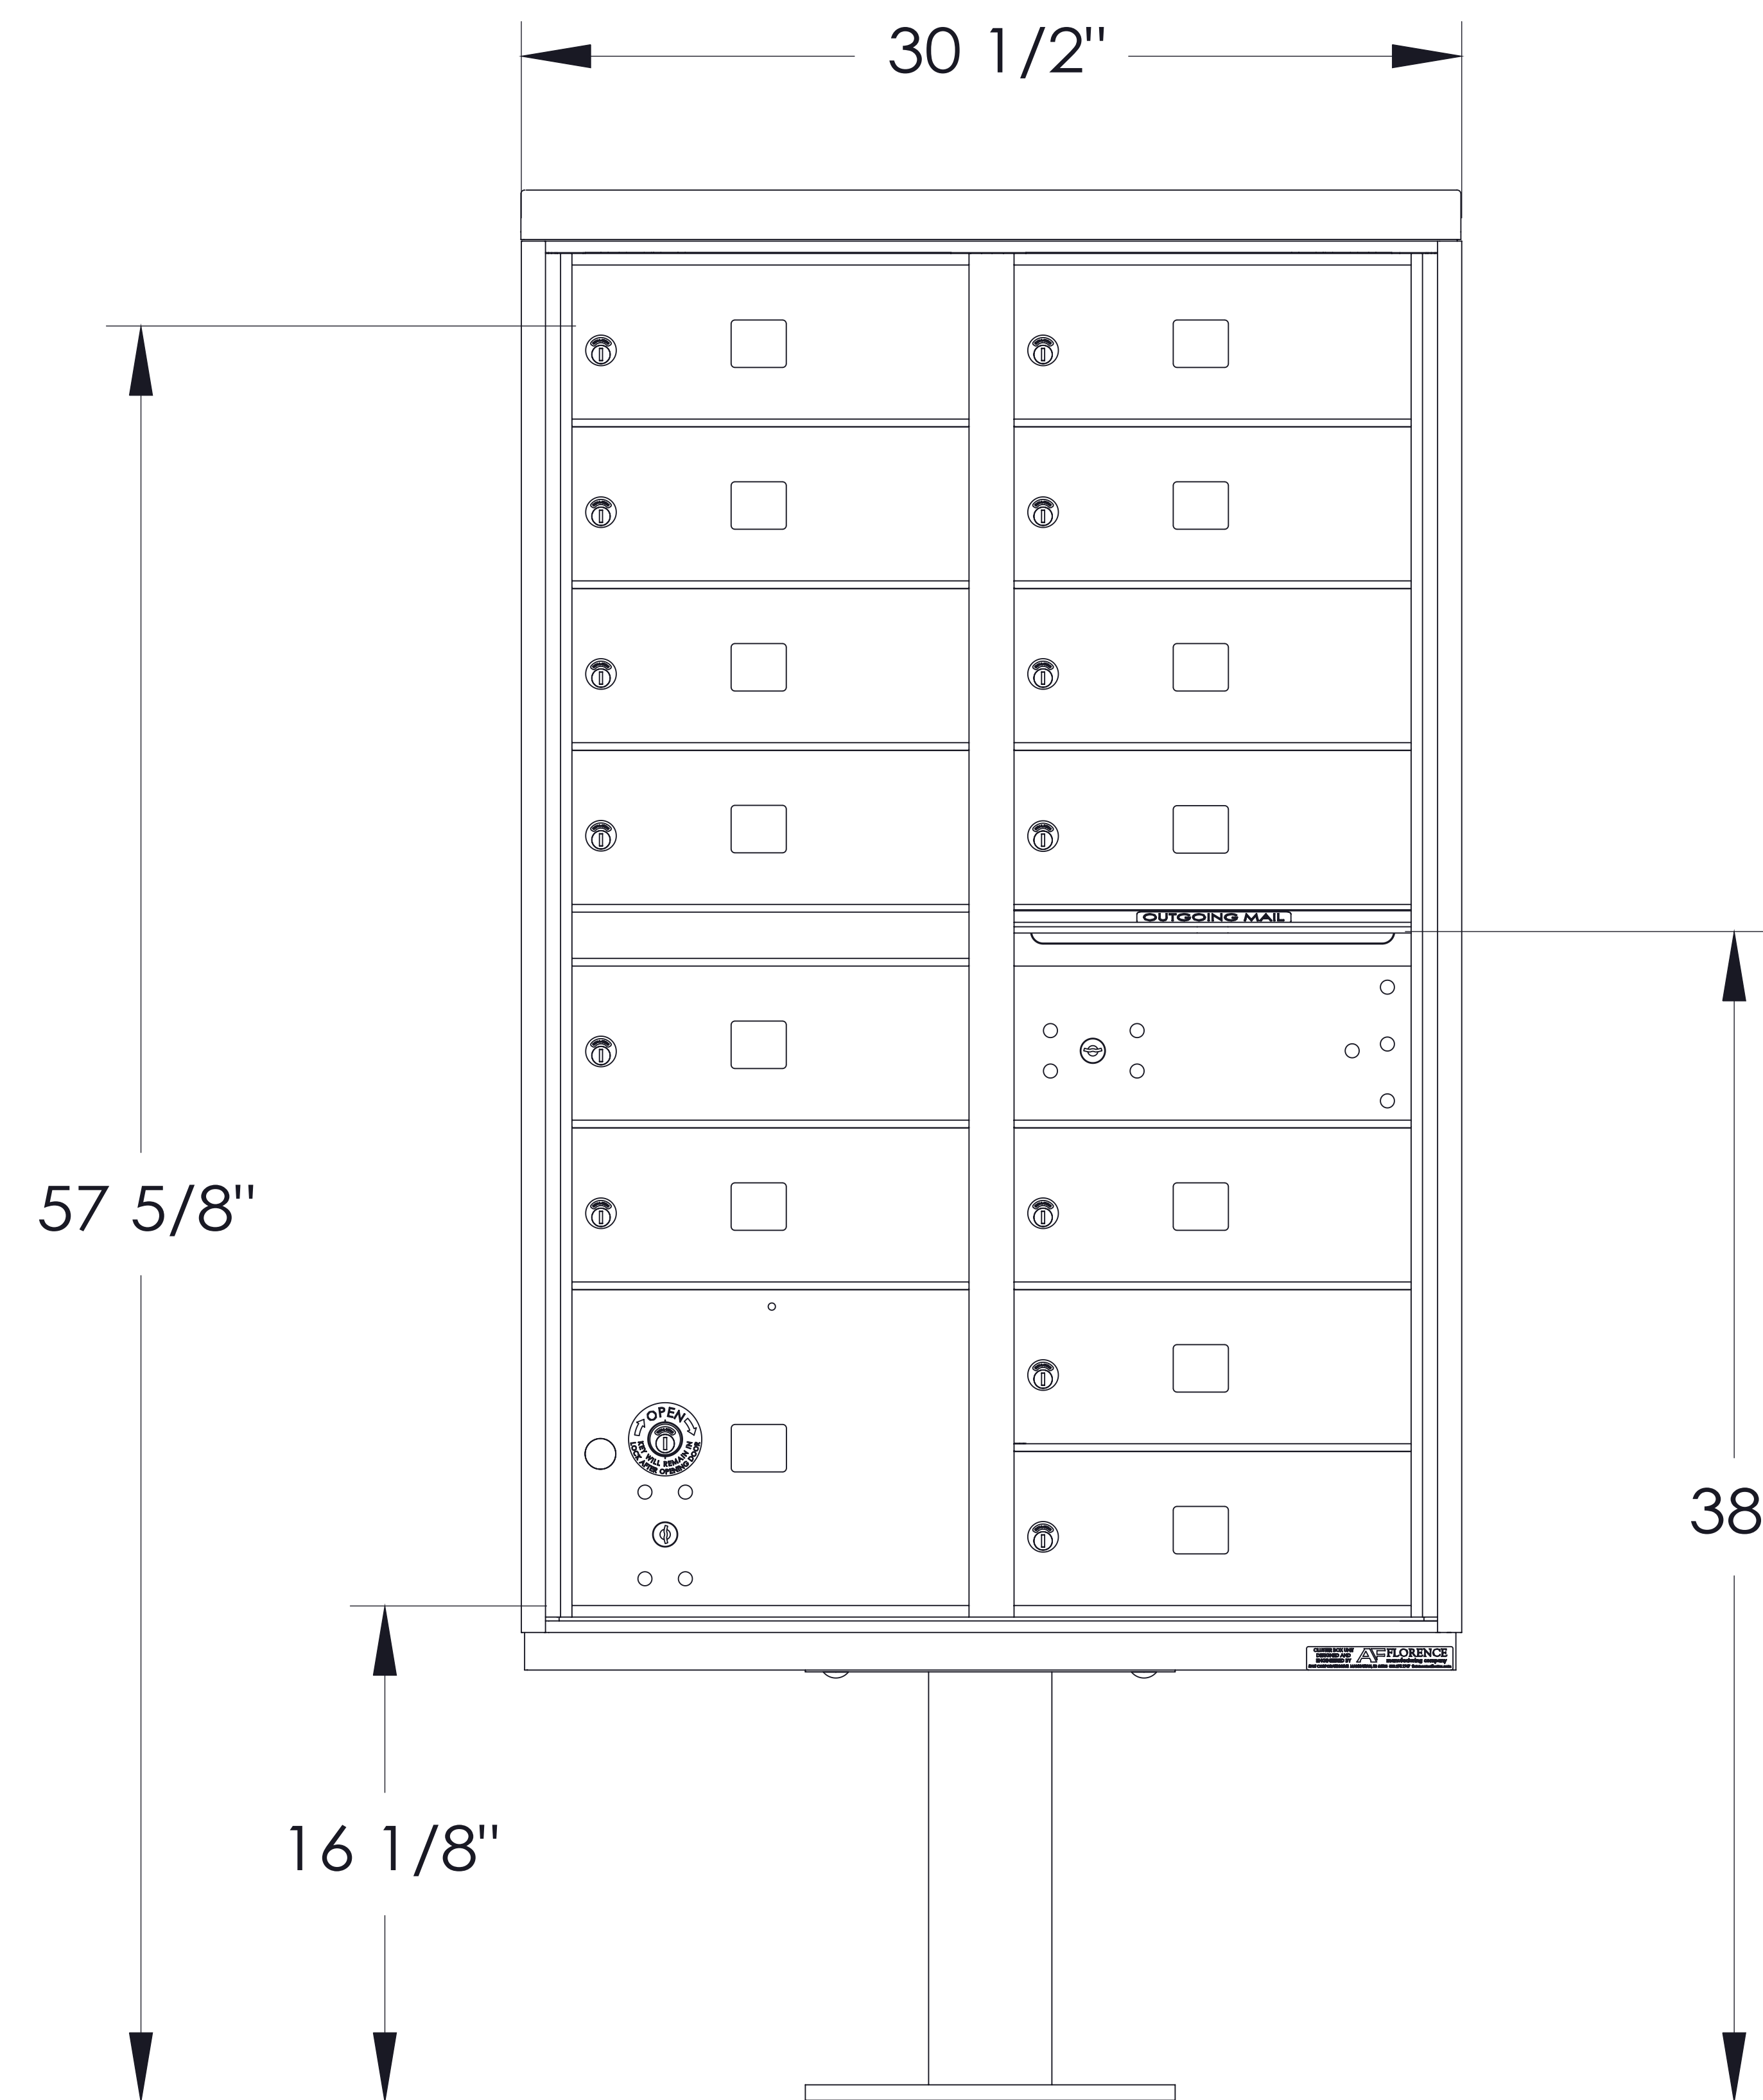

vital™ Cluster Box Unit - Type IV

FRONT VIEW

SIDE VIEW

PEDESTAL

PEDESTAL BASE
BOLT PATTERN

DOOR CHART

DOOR TYPE	DIMENSION (HEIGHT x WIDTH)
TENANT	5" x 12-13/16"
10" PARCEL	10-1/4" x 12-13/16"
OUTGOING SLOT	3/4" x 11-3/4"