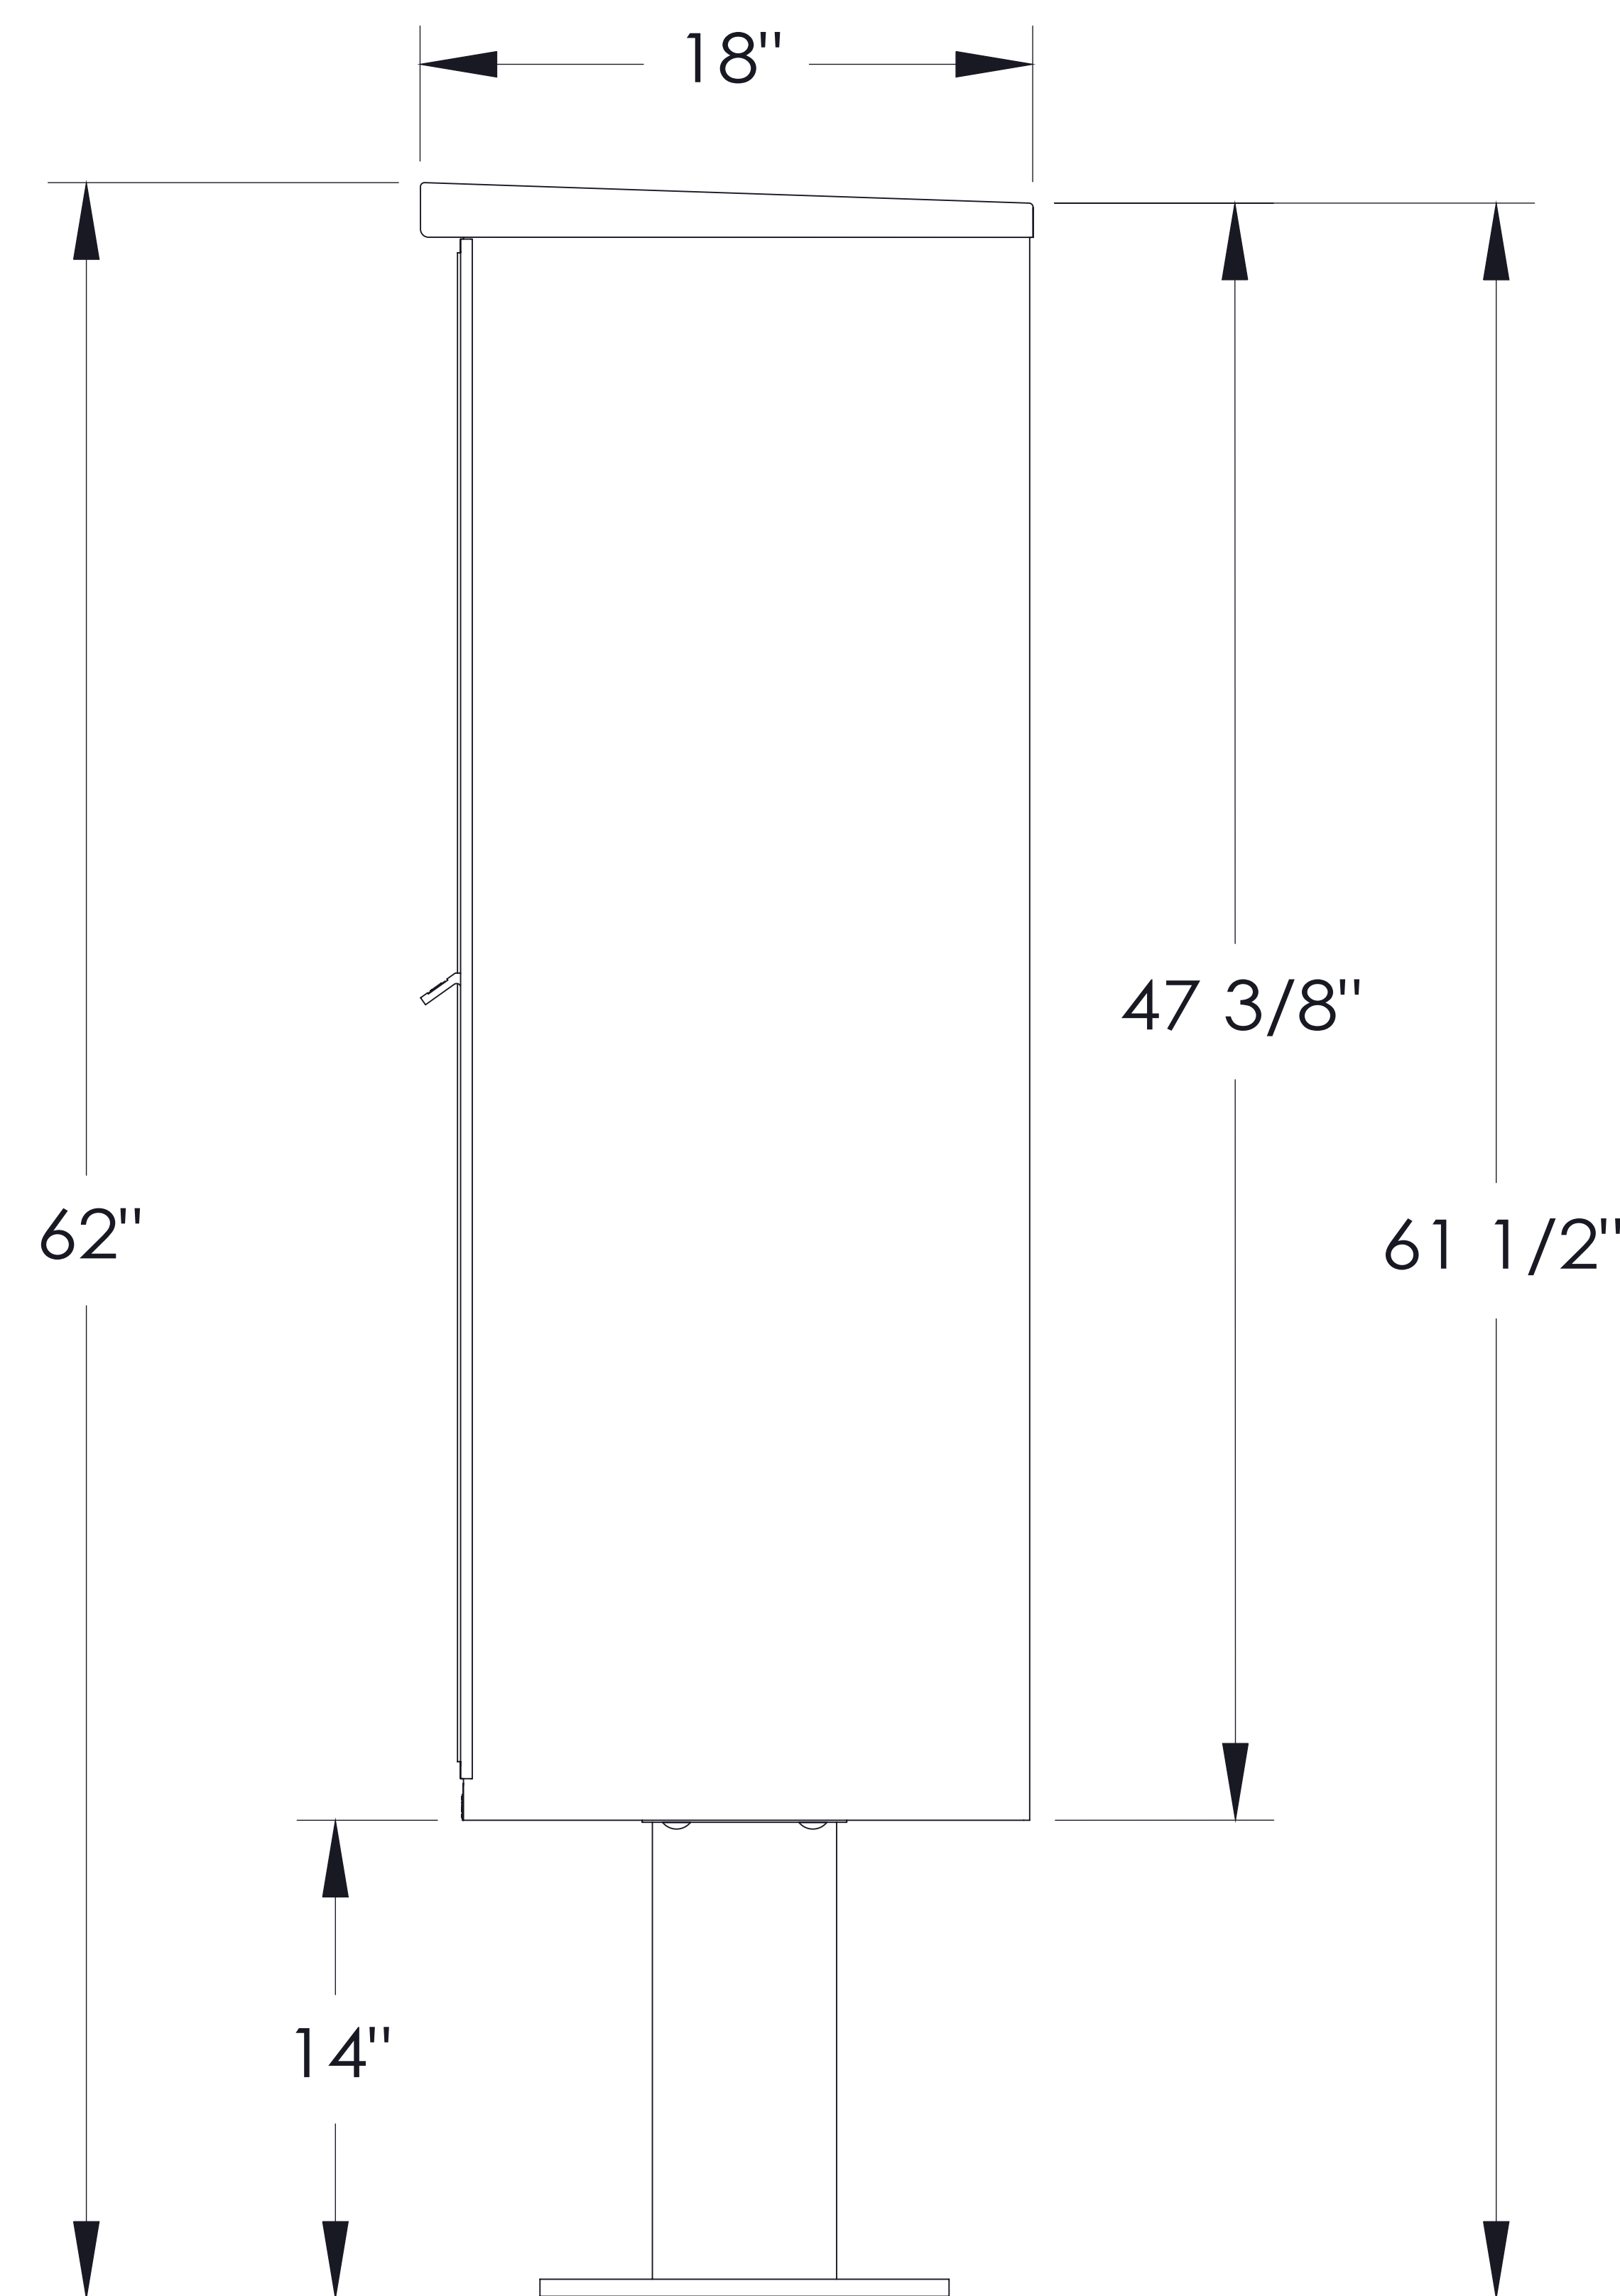

vital™ Cluster Box Unit - Type IV

FRONT VIEW

SIDE VIEW

PEDESTAL

PEDESTAL BASE
BOLT PATTERN

DOOR CHART

DOOR TYPE	DIMENSION (HEIGHT x WIDTH)
TENANT	5" x 12-13/16"
10" PARCEL	10-1/4" x 12-13/16"
OUTGOING SLOT	3/4" x 11-3/4"