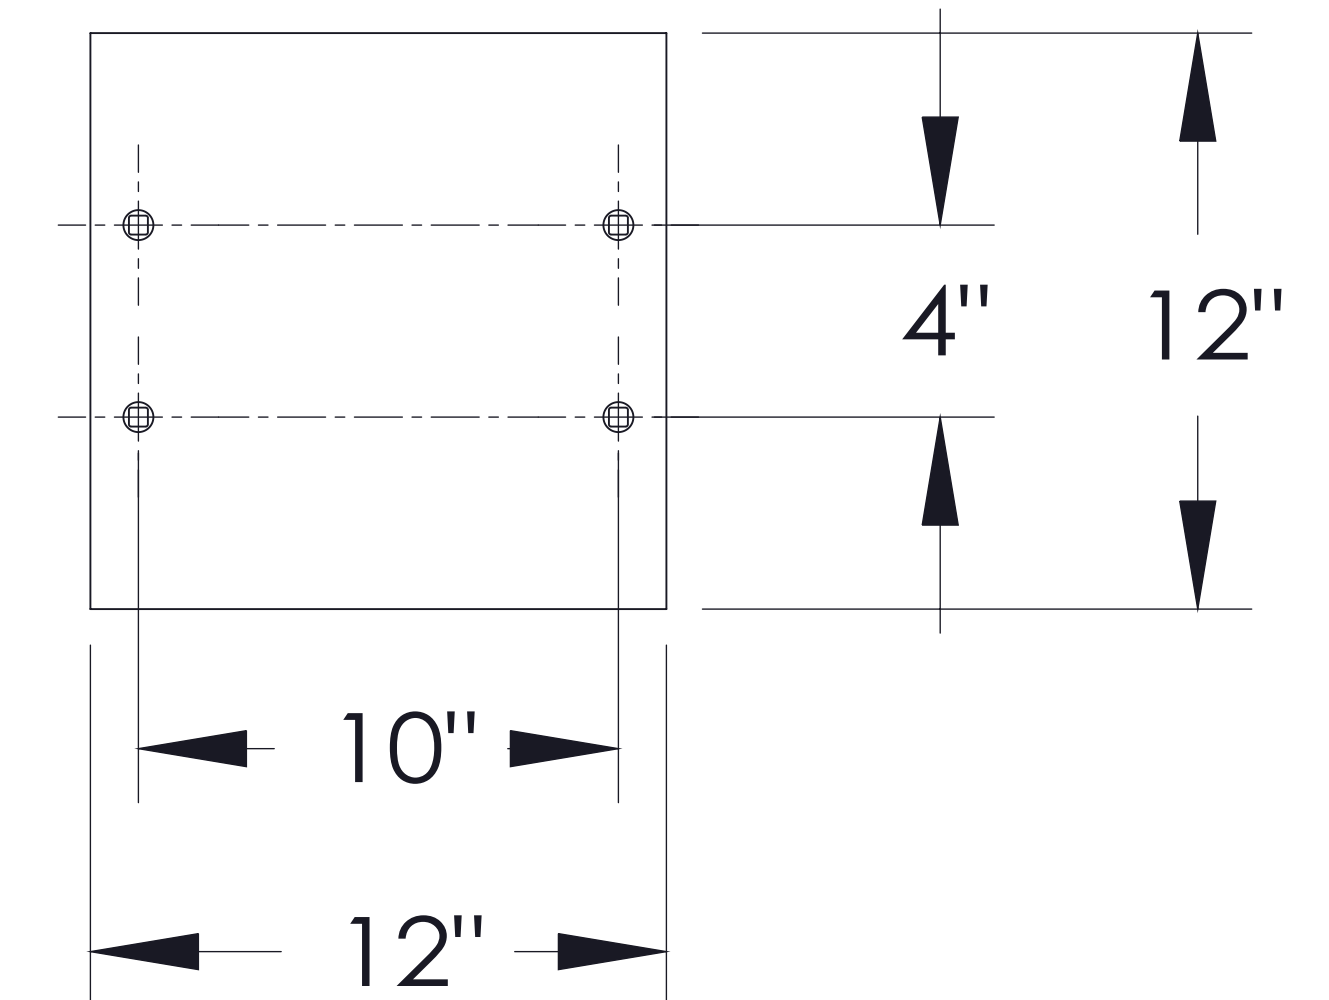

vital™ Cluster Box Unit - Type IV

FRONT VIEW

SIDE VIEW

PEDESTAL

PEDESTAL BASE
BOLT PATTERN

DOOR CHART

DOOR TYPE	DIMENSION (HEIGHT x WIDTH)
TENANT	5" x 12-13/16"
10" PARCEL	10-1/4" x 12-13/16"
OUTGOING SLOT	3/4" x 11-3/4"