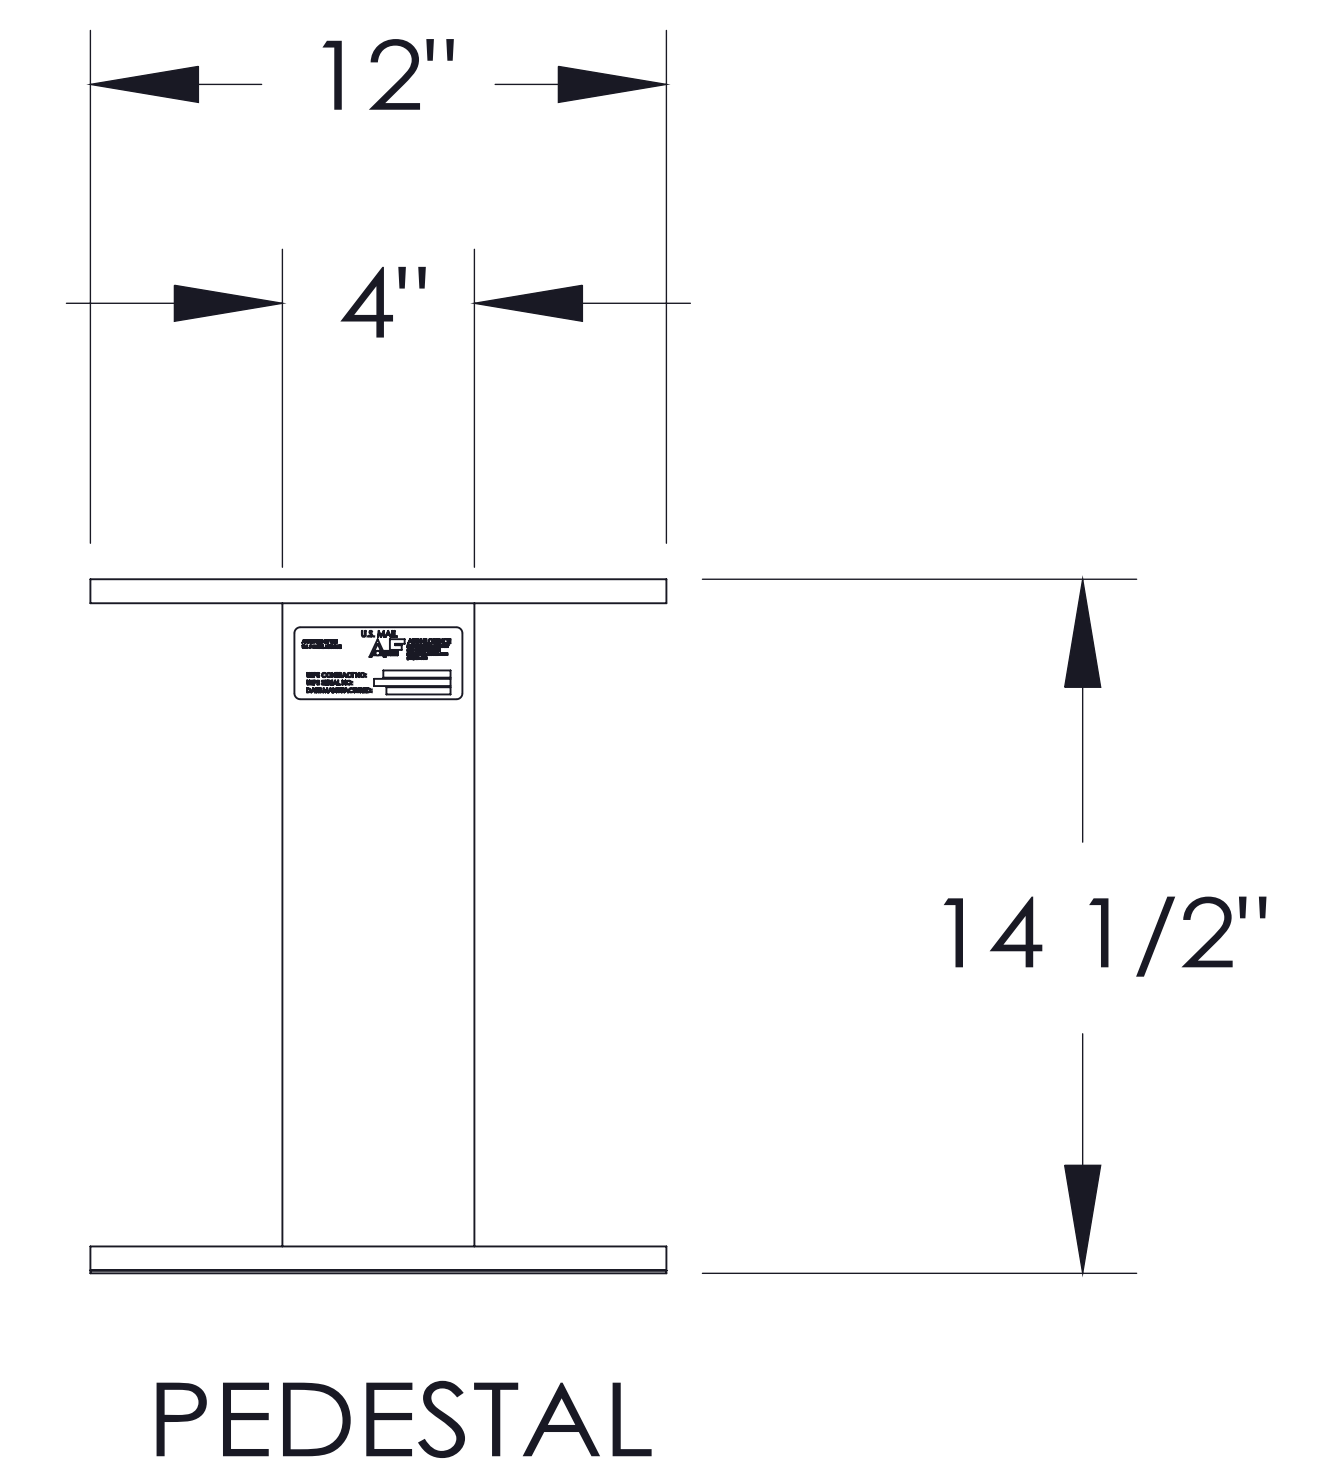

vital™ Cluster Box Unit - Type IV

FRONT VIEW

SIDE VIEW

PEDESTAL

PEDESTAL BASE
BOLT PATTERN

DOOR CHART

DOOR TYPE	DIMENSION (HEIGHT x WIDTH)
TENANT	5" x 12-13/16"
10" PARCEL	10-1/4" x 12-13/16"
OUTGOING SLOT	3/4" x 11-3/4"

NOTES:

1. This unit is approved for USPS and private applications.
2. Decorative mailbox accessories sold separately and are USPS Approved products.
3. CBU pedestal should be installed with included Rubber Pad; mounting hardware not included, refer to installation manual for recommendation.
4. Florence "F" series CBU is Officially Licensed by USPS.
License#CDSEQ-08-B-0012