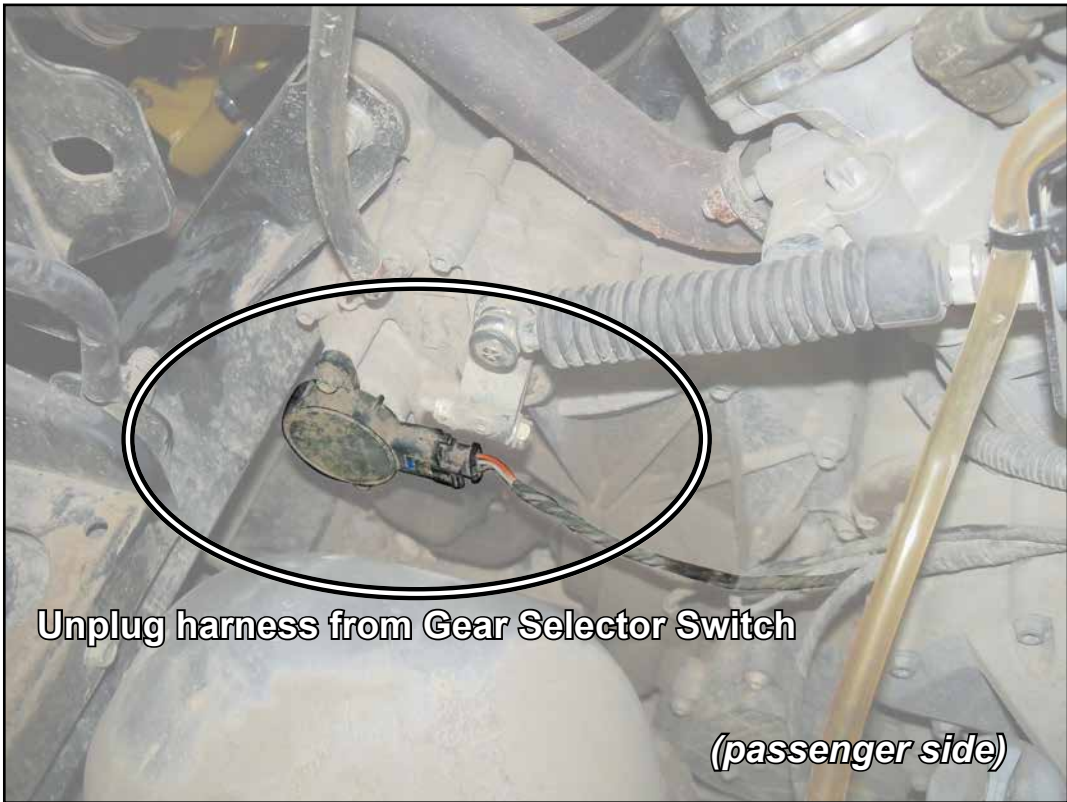

Unplug harness from Gear Selector Switch

(passenger side)