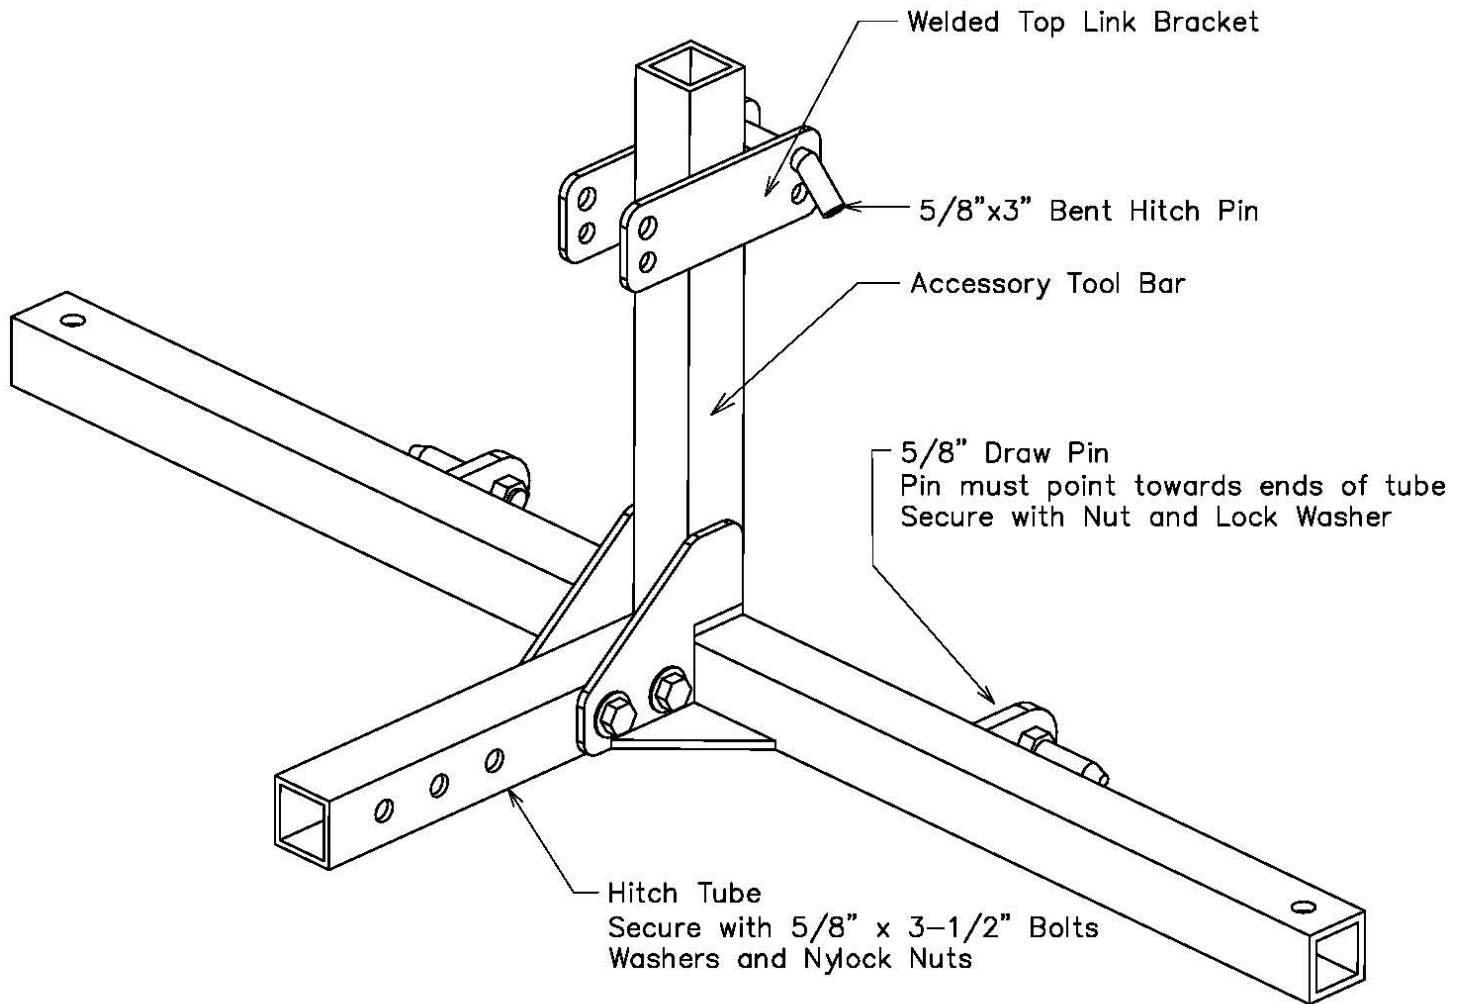

Accessory Tool Bar

Item# ATB-##

KOLPIN POWERSPORTS, INC.

205 N. DEPOT ST.

FOX LAKE, WI 53933

PHONE (877) 956-5746

EMAIL: customerservice@kolpin.com

WEB: www.kolpinpowersports.com