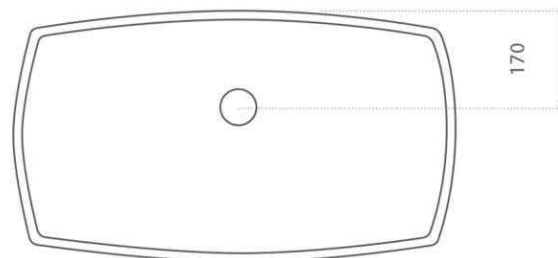

OPEN

Model: Open
Category: Semi-recessed washbasin
Material: Pert - *Polymer*
Overflow: No
Weight: Kg 3,500
Hole Φ : 45 mm

Description: Rectangular drop-in washbasin produced in Pert

h 140

370

640

misura foro incasso
cutout size