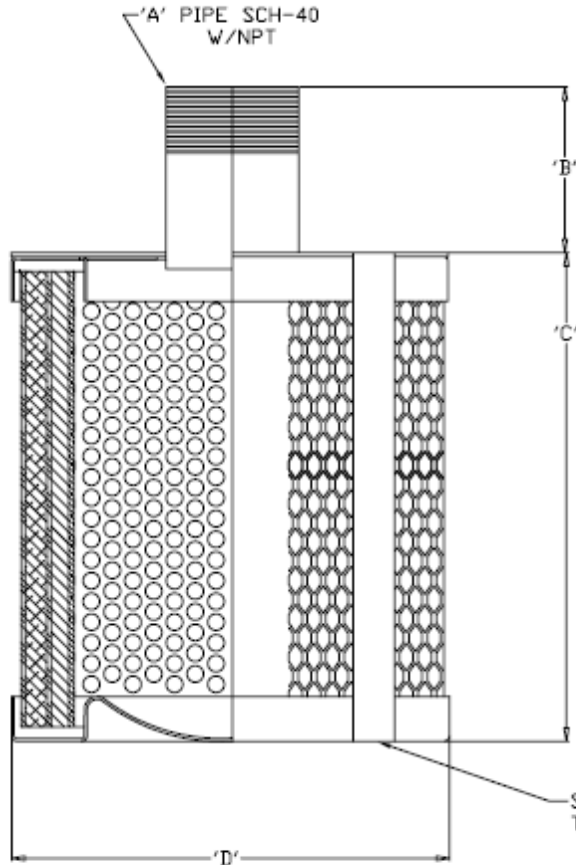

Ingersoll-Rand 23442148 Mist Eliminator replacement filter element

OEM NUMBER	CFM RATING @ 100 PSIG	'A'	'B'	'C'	'D'
INGERSOLL-RAND-23442072	125	2.00	2.75	8.00	10.63
INGERSOLL-RAND-23442080	250	2.00	2.75	12.00	10.63
INGERSOLL-RAND-23442096	500	2.50	2.75	24.00	10.63
	500	2.00	2.75	24.00	10.63
INGERSOLL-RAND-23442106	800	2.50	2.75	38.00	10.63
INGERSOLL-RAND-23442114	1100	4.00	3.25	42.00	11.83
	1500	4.00	3.25	42.00	14.75
INGERSOLL-RAND-23442130	1900	4.00	3.25	32.00	19.00
INGERSOLL-RAND-23442148	2400	4.00	3.25	44.00	19.00
	3000	4.00	3.25	54.00	19.00

- NOTES:**
- SEPARATOR ELEMENT FOR REMOVAL OF LUBRICATION OIL MIST FROM THE DISCHARGE OF A ROTARY OR CENTRIFUGAL COMPRESSOR.
 - MAXIMUM OPERATION TEMPERATURE: 230 DEG F.
 - NO UNSTABLE PVC IS PRESENT IN THIS ASSEMBLY.
 - ALL METAL COMPONENTS ARE ZINC PLATED OR CARBON STEEL WITH HIGH HEAT COATING.

STRAPS WELDED TO UNIFY TOP AND BOTTOM

UNLESS OTHERWISE SPECIFIED:
 DIMENSIONS ARE IN INCHES
 TOLERANCES ARE:
 FRACTIONS DECIMALS ANGLES
 ±1/8 .XX ± .03 ±2'

A	DATE	REVISION	CHANGES
	7/20/07		ADDED PERFORMANCE NOTES
			CHANGES