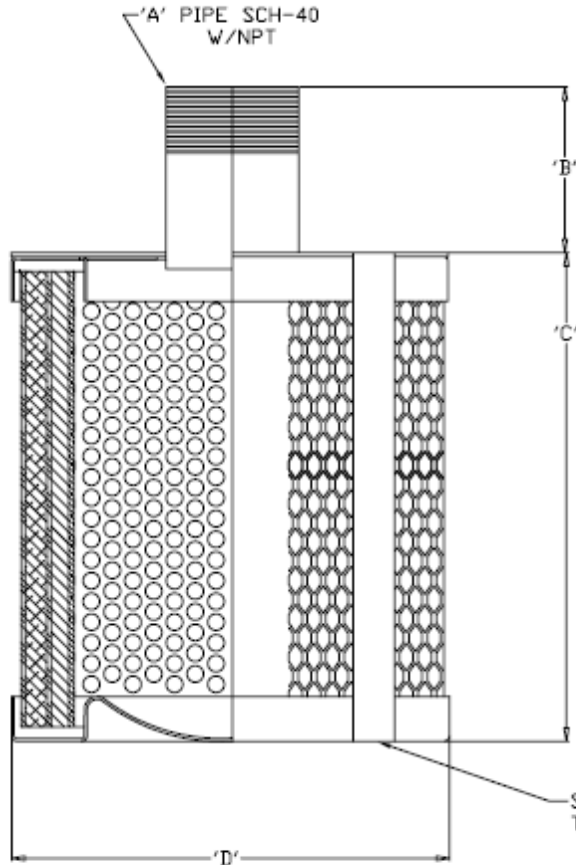

Ingersoll-Rand 23442130 Mist Eliminator replacement filter element

OEM NUMBER	CFM RATING @ 100 PSIG	'A'	'B'	'C'	'D'
INGERSOLL-RAND-23442072	125	2.00	2.75	8.00	10.63
INGERSOLL-RAND-23442080	250	2.00	2.75	12.00	10.63
INGERSOLL-RAND-23442096	500	2.50	2.75	24.00	10.63
	500	2.00	2.75	24.00	10.63
INGERSOLL-RAND-23442106	800	2.50	2.75	38.00	10.63
INGERSOLL-RAND-23442114	1100	4.00	3.25	42.00	11.83
	1500	4.00	3.25	42.00	14.75
INGERSOLL-RAND-23442130	1900	4.00	3.25	32.00	19.00
INGERSOLL-RAND-23442148	2400	4.00	3.25	44.00	19.00
	3000	4.00	3.25	54.00	19.00

NOTES:

- SEPARATOR ELEMENT FOR REMOVAL OF LUBRICATION OIL MIST FROM THE DISCHARGE OF A ROTARY OR CENTRIFUGAL COMPRESSOR.
- MAXIMUM OPERATION TEMPERATURE: 230 DEG F.
- NO UNSTABLE PVC IS PRESENT IN THIS ASSEMBLY.
- ALL METAL COMPONENTS ARE ZINC PLATED OR CARBON STEEL WITH HIGH HEAT COATING.

STRAPS WELDED TO UNIFY TOP AND BOTTOM

UNLESS OTHERWISE SPECIFIED:
DIMENSIONS ARE IN INCHES
TOLERANCES ARE:
FRACTIONS DECIMALS ANGLES
±1/8 .XX ± .03 ±2'

A	DATE	REVISION	CHANGES
	7/20/07		ADDED PERFORMANCE NOTES
			CHANGES