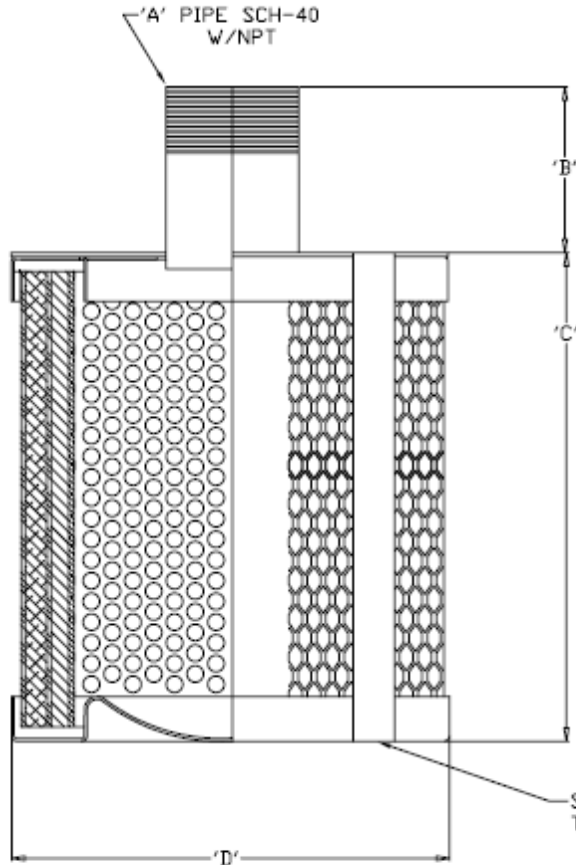

Ingersoll-Rand 23442080 Mist Eliminator replacement filter element

OEM NUMBER	CFM RATING @ 100 PSIG	'A'	'B'	'C'	'D'
INGERSOLL-RAND-23442072	125	2.00	2.75	8.00	10.63
INGERSOLL-RAND-23442080	250	2.00	2.75	12.00	10.63
INGERSOLL-RAND-23442096	500	2.50	2.75	24.00	10.63
	500	2.00	2.75	24.00	10.63
INGERSOLL-RAND-23442106	800	2.50	2.75	38.00	10.63
INGERSOLL-RAND-23442114	1100	4.00	3.25	42.00	11.83
	1500	4.00	3.25	42.00	14.75
INGERSOLL-RAND-23442130	1900	4.00	3.25	32.00	19.00
INGERSOLL-RAND-23442148	2400	4.00	3.25	44.00	19.00
	3000	4.00	3.25	54.00	19.00

- NOTES:**
- SEPARATOR ELEMENT FOR REMOVAL OF LUBRICATION OIL MIST FROM THE DISCHARGE OF A ROTARY OR CENTRIFUGAL COMPRESSOR.
 - MAXIMUM OPERATION TEMPERATURE: 230 DEG F.
 - NO UNSTABLE PVC IS PRESENT IN THIS ASSEMBLY.
 - ALL METAL COMPONENTS ARE ZINC PLATED OR CARBON STEEL WITH HIGH HEAT COATING.

STRAPS WELDED TO UNIFY TOP AND BOTTOM

UNLESS OTHERWISE SPECIFIED:
 DIMENSIONS ARE IN INCHES
 TOLERANCES ARE:
 FRACTIONS DECIMALS ANGLES
 ±1/8 .XX ± .03 ±2'

A	DATE	REVISION	CHANGES
	7/20/07		ADDED PERFORMANCE NOTES
			CHANGES