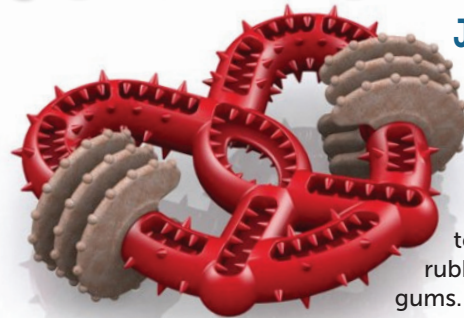

Jaws Pretzel

Dental hygiene tool and toy wrapped in one, the Jaws Pretzel helps remove plaque from your dog's teeth while the soft rubber massages his gums. Edible treats may also be used with the Jaws Pretzel but are sold separately.

<http://goo.gl/kSaBx>