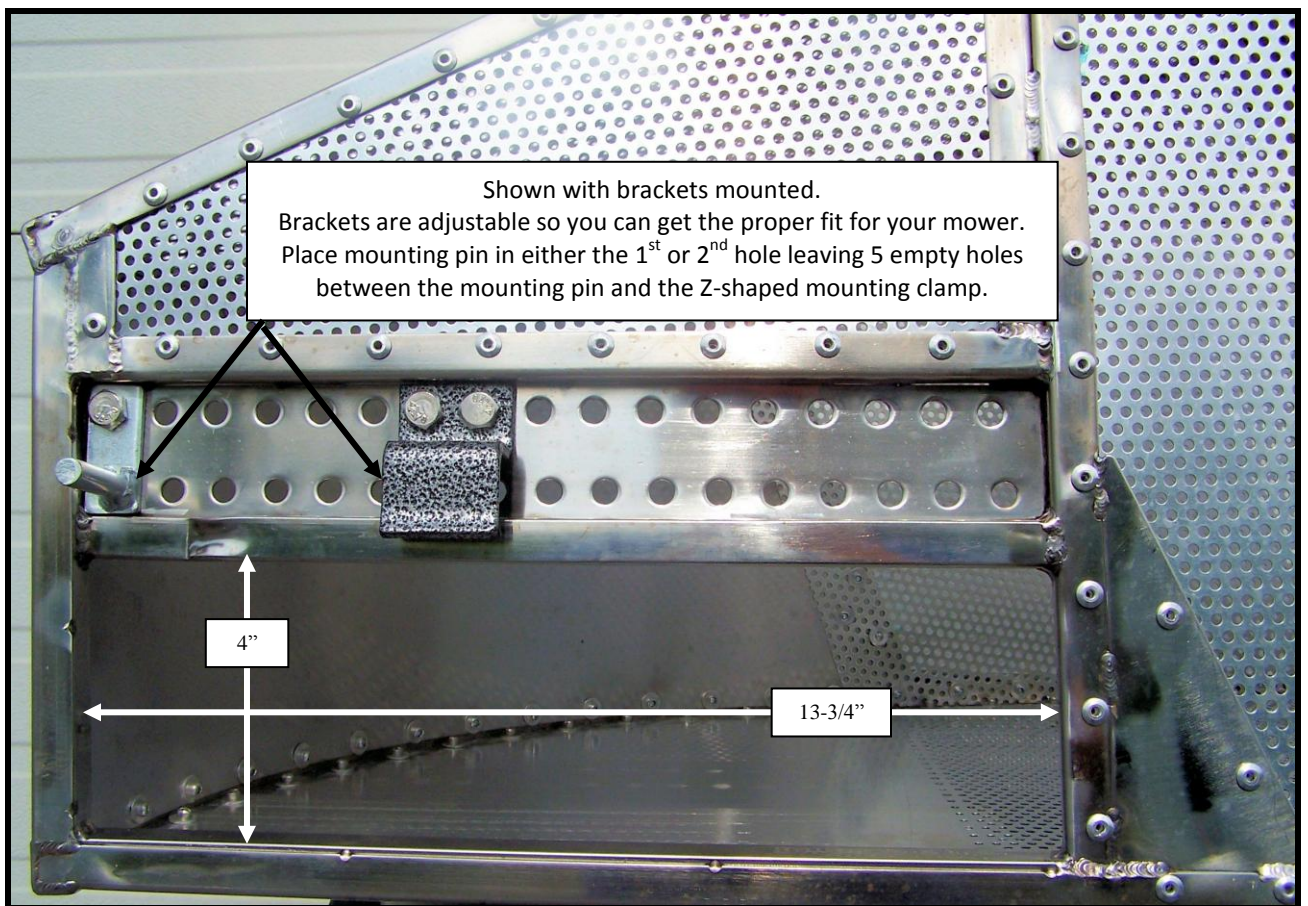

## PK-EXS4 Stainless Steel Aluminum

**RC-EXS4 = 4.4 cubic feet**