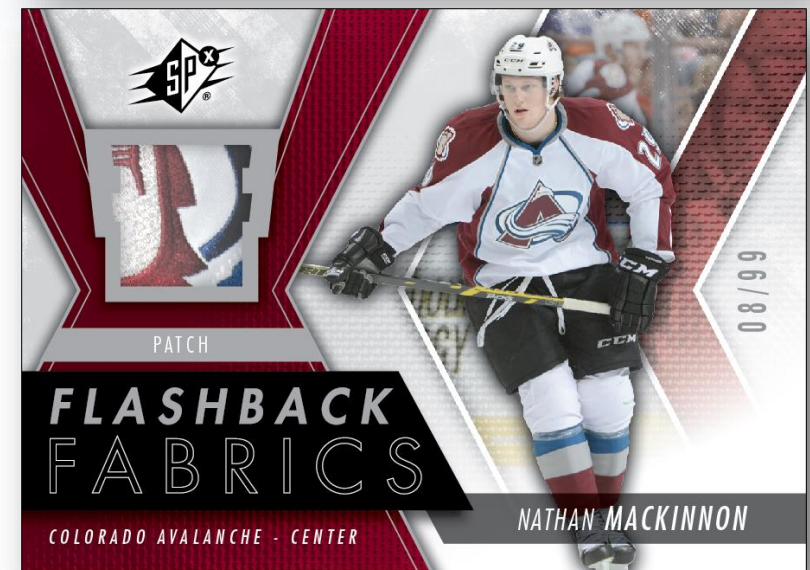

- One (1) one-card pack per box
- 42 Top Prospects
- Cards #’d of 499, 199 & 99 per
- Including 1-2 Autos per inner!

2014-15 SPx Hockey

✓ Box Break: (on average)

- Four (4) 1997-98 SPx Retro
- Two (2) 1997-98 SPx Retro Rookies
- Three (3) High-Series Foil Rookies
- One (1) Light FX Auto Rookie (#'d of 499 or less)
- Two (2) Relic Cards (unless displaced by Grand Finale)
- **One (1) Additional Hit per Box**
 - Light FX Rookie Auto Red (#'d of 249)
 - Light FX Inscribed Rookie Auto Blue (#'d of 50)
 - Light FX Inscribed Rookie Auto Green (#'d of 10)
 - High-Series Foil Rookie Inscribed Auto (#'d of 99)
 - Rookie Premier Materials Trios (1:192)
 - Rookie Premier Materials Patch (#'d of 75)
 - Rookie Premier Materials Combos Patch (#'d of 25)
 - Rookie Premier Materials Trios Patch (#'d of 15)
 - Winning Materials Patch (#'d of 25 or less)
 - Winning Combos Patch (#'d of 25 or less)
 - Flashback Fabrics Patch (#'d of 25)
 - 1997-98 SPx Retro Grand Finale (#'d of 50)
 - Shadow Box (1:192)
 - Shadow Box Autos (1:TBD)
 - SPx Buyback Autos (1:TBD)
 - SPx Update Autos (1:TBD)

2014-15 SPx Hockey

✓ Case Break: (on average)

- Sixteen (16) SPx Finite Bonus Packs
- Sixteen (16) or More Light FX Red Rookie Autos
- Two (2) or More Light FX Blue or Green Inscribed Rookie Autos
- Two (2) or more Patch or Stick cards
- One (1) or More Shadow Box
- Three (3) or More 97-98 SPx Retro Grand Finale
- Three (3) or More SPx Finite Phenoms Autos