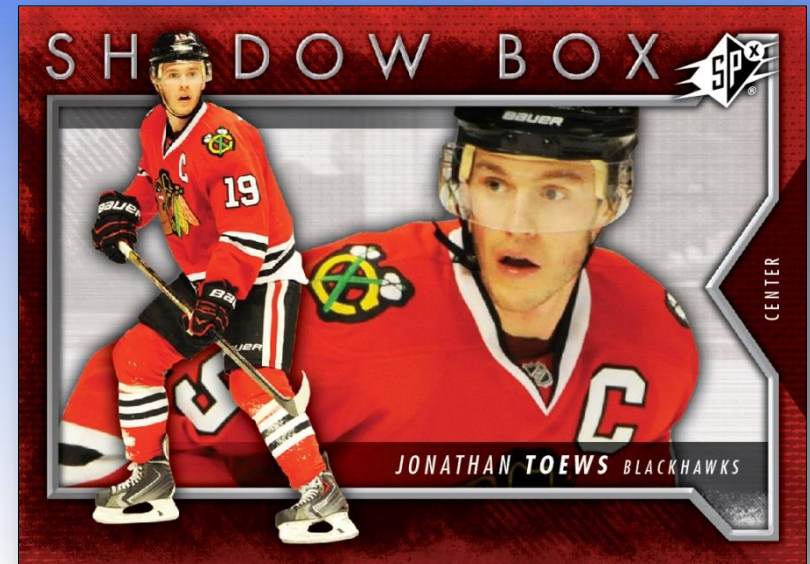

- One (1) one-card pack per box
- 42 Top Prospects
- Cards #’d of 499, 199 & 99 per
- Including 1-2 Autos per inner!

2014-15 SPx Hockey

✓ Box Break: (on average)

- Four (4) 1997-98 SPx Retro
- Two (2) 1997-98 SPx Retro Rookies
- Three (3) High-Series Foil Rookies
- One (1) Light FX Auto Rookie (#'d of 499 or less)
- Two (2) Relic Cards (unless displaced by Grand Finale)
- **One (1) Additional Hit per Box**
 - Light FX Rookie Auto Red (#'d of 249)
 - Light FX Inscribed Rookie Auto Blue (#'d of 50)
 - Light FX Inscribed Rookie Auto Green (#'d of 10)
 - High-Series Foil Rookie Inscribed Auto (#'d of 99)
 - Rookie Premier Materials Trios (1:192)
 - Rookie Premier Materials Patch (#'d of 75)
 - Rookie Premier Materials Combos Patch (#'d of 25)
 - Rookie Premier Materials Trios Patch (#'d of 15)
 - Winning Materials Patch (#'d of 25 or less)
 - Winning Combos Patch (#'d of 25 or less)
 - Flashback Fabrics Patch (#'d of 25)
 - 1997-98 SPx Retro Grand Finale (#'d of 50)
 - Shadow Box (1:192)
 - Shadow Box Autos (1:TBD)
 - SPx Buyback Autos (1:TBD)
 - SPx Update Autos (1:TBD)

2014-15 SPx Hockey

✓ Case Break: (on average)

- Sixteen (16) SPx Finite Bonus Packs
- Sixteen (16) or More Light FX Red Rookie Autos
- Two (2) or More Light FX Blue or Green Inscribed Rookie Autos
- Two (2) or more Patch or Stick cards
- One (1) or More Shadow Box
- Three (3) or More 97-98 SPx Retro Grand Finale
- Three (3) or More SPx Finite Phenoms Autos