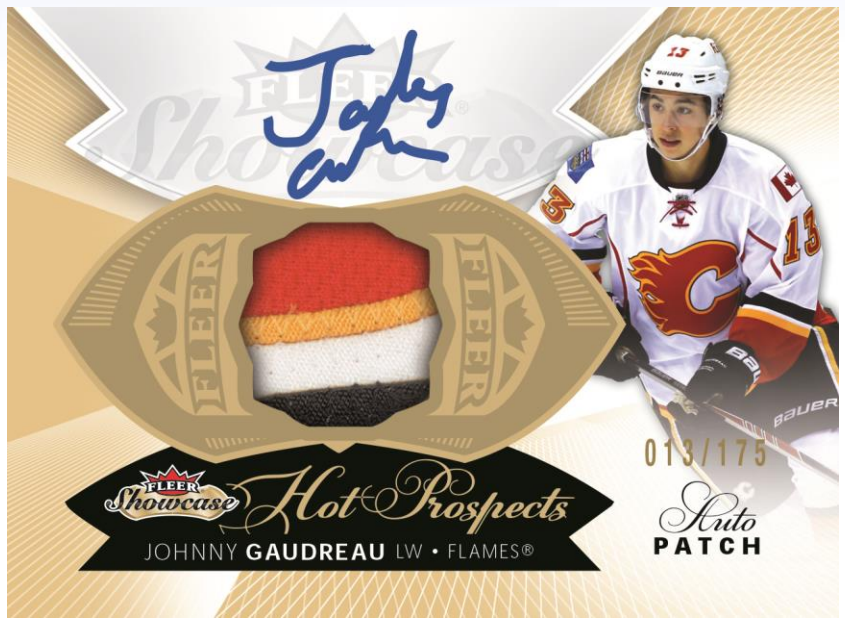

2014-15 Fleer Showcase Hockey

- ❖ Configuration:
 - 5 cards per pack
 - 15 packs per box
- ❖ Arrival Date: March 2015

❖ Product Highlights:

- **Hot Prospects Auto Patch RC's**
 - One (1) or More per Box!
 - 60 Top Prospects (#'d of 375 or 175 per)
 - Red Glow Glove/Strap Parallels #'d to 27 or 18
 - White Hot Mega Patch Parallels #'d to 3
- **NEW! Flair Content**
 - 70-card set, including 20 Row 0 RC's
 - Blue Ice Parallels, #'d to 250!
 - 1-of-1 Masterpiece Parallels
 - Row 1 & 2 Jersey & Patch Parallels
 - Row 0 Rookie Auto-Patch (#'d to 49)!
 - Wave of the Future & Hot Gloves inserts!
- **Metal Universe**
 - 1998-99 Design
 - 42-card set, including 21 Rookies
 - PMG Red, Blue & Green Parallels
- **SkyBox Premium**
 - 50-card set, including 20 Rookies
 - Star Rubies & Sparkling Diamond Parallels

2014-15 Fleer Showcase Hockey

- ✓ **Box Break: (on average)**
 - One (1) Hot Prospects Rookie Auto Patch
 - Two (2) Add'l Auto or Memorabilia Cards
 - Including surplus Hot Prospects Rookie Auto Patch cards & Flair Rookie Auto Patch cards
 - Five (5) Metal Universe cards
 - Three (3) Flair cards
 - Including at least one Row 1 SP or Row 0 RC SP
 - Four (4) Serial #'d Cards (#'d to 499 or less)
 - Including Flair Blue Ice & Metal Universe PMG's

2014-15 Fleer Showcase Hockey

✓ Case Break: (on average)

- One (1) or more Hot Prospects Rookie Auto Patch SP
- One (1) or more Hot Prospects Rookie Auto Patch Red Glow or White Hot Parallel
- Four (4) Metal Universe Precious Metal Gems Parallels
- Two (2) SkyBox Premium Star Rubies or Sparkling Diamond Parallels
- One (1) or more Patch cards (#'d to 18 or less)
- One (1) Hot Gloves or Wave of the Future insert