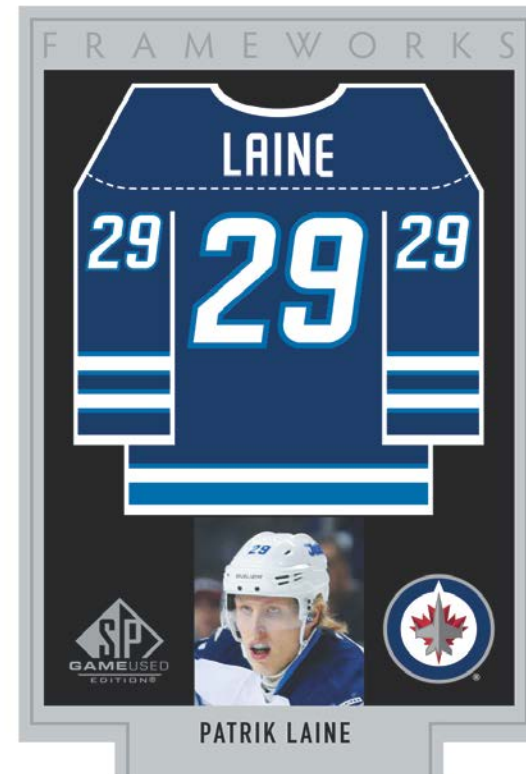

Banner Year is back by popular demand, featuring swatches of banners from various NHL games and events

Frameworks cards feature a large jersey swatches of many of your favorite players, displayed in a way you've never seen before

Frameworks