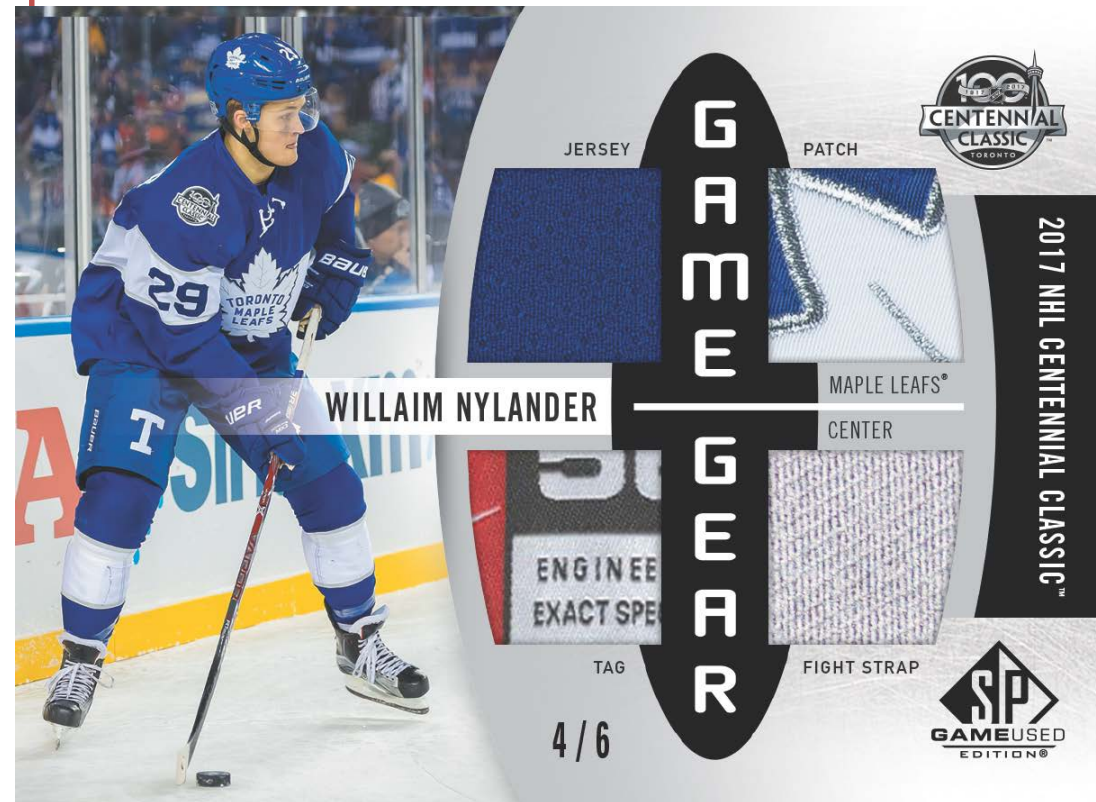

Game Gear – 2017 NHL Centennial Classic