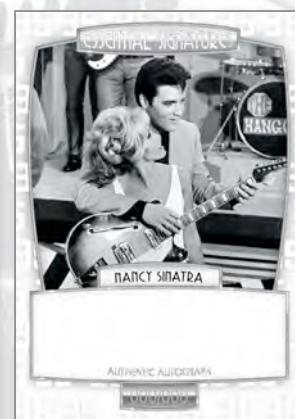

Essential
ELVIS®

"The most upscale Elvis trading card set to date."

Each 6-card box will contain an Elvis-worn relic card PLUS one celebrity autograph, or Elvis cut signature card!

The striking 35-card base set is printed on premium quality silver foil board and takes a look at the most memorable achievements in the life of Elvis. * Hologram parallel cards seeded one per pack! *

- Approximately 70% of the Essential Materials cards will feature items new to Essential Elvis!
- Four different levels of single piece relic cards to collect, including 3 sequentially #'d!

Look for
"King Size" over-sized pieces!
3 #'d levels

Essential ELVIS®

*"The first dual, triple & quad
Relic cards of The King!"*

- Six different multi-piece versions to collect--each sequentially numbered.
- Each multi-piece version #’d to 3 different levels /foil colors: gold, blue, melting foil
- Seq. #ing levels vary by version ranging from 5-10-35 to 5-25-299

- Autographs -

Essential Signatures -- authentic autograph cards of Elvis' Co-Stars & Band Members.

- **Most comprehensive list to date -- vast majority from new signers!**
- **Four levels: silver, gold, blue & red**
- **High value "Artist Proof" autograph cards from Alfred Wertheimer & George Kalinsky; #'d to 99 or less.**
- **Roster TBD; cards are for illustration.**