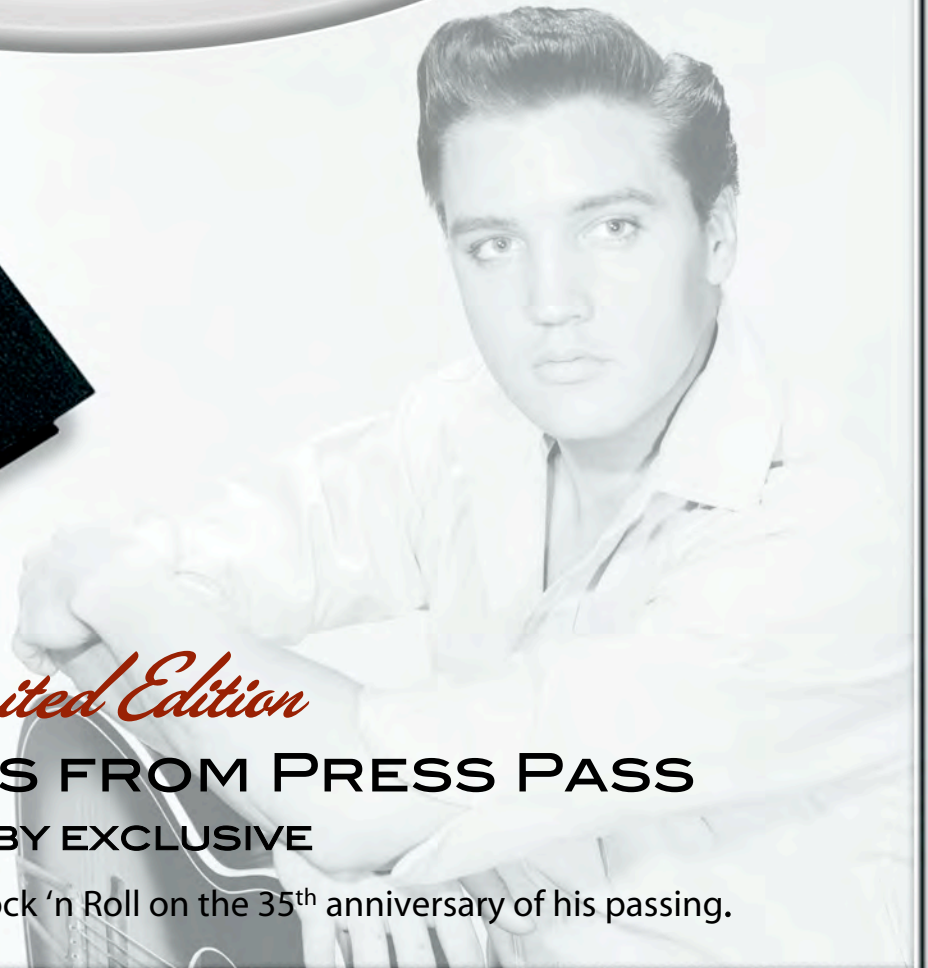

Essential
ELVIS®

Limited Edition

TRADING CARDS FROM PRESS PASS

HOBBY EXCLUSIVE

Essential Elvis honors The King of Rock 'n Roll on the 35th anniversary of his passing.

SET CONTENT, ROSTER, DESIGN AND INSERT RATES ARE SUBJECT TO CHANGE.

Essential
ELVIS®

"The most upscale Elvis trading card set to date."

Each 6-card box will contain an Elvis-worn relic card PLUS one celebrity autograph, or Elvis cut signature card!

The striking 35-card base set is printed on premium quality silver foil board and takes a look at the most memorable achievements in the life of Elvis. * Hologram parallel cards seeded one per pack! *

ALSO LOOK FOR "1 OF 1" BASE CARD PARALLELS!

Essential ELVIS®

- Relics -

Essential Materials -- relic cards featuring the most expansive lineup ever of Elvis-worn clothing. **Nine different items for 2012!**

Essential ELVIS®

*"The first dual, triple & quad
Relic cards of The King!"*

- Six different multi-piece versions to collect--each sequentially numbered.
- Each multi-piece version #’d to 3 different levels /foil colors: gold, blue, melting foil
- Seq. #ing levels vary by version ranging from 5-10-35 to 5-25-299