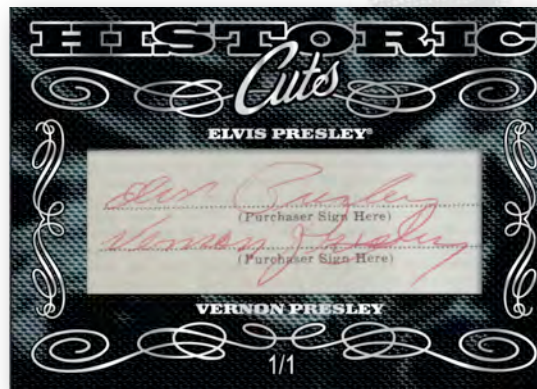

Essential
ELVIS®

"The most upscale Elvis trading card set to date."

Each 6-card box will contain an Elvis-worn relic card PLUS one celebrity autograph, or Elvis cut signature card!

The striking 35-card base set is printed on premium quality silver foil board and takes a look at the most memorable achievements in the life of Elvis. * Hologram parallel cards seeded one per pack! *

Essential ELVIS®

*"The first dual, triple & quad
Relic cards of The King!"*

- Six different multi-piece versions to collect--each sequentially numbered.
- Each multi-piece version #’d to 3 different levels /foil colors: gold, blue, melting foil
- Seq. #ing levels vary by version ranging from 5-10-35 to 5-25-299

- Autographs -

Essential Signatures -- authentic autograph cards of Elvis' Co-Stars & Band Members.

- **Most comprehensive list to date -- vast majority from new signers!**
- **Four levels: silver, gold, blue & red**
- **High value "Artist Proof" autograph cards from Alfred Wertheimer & George Kalinsky; #'d to 99 or less.**
- **Roster TBD; cards are for illustration.**

Historic Cuts -- Elvis Cut Signatures!

- *Single signed cuts from Elvis plus a dual cut with his father, Vernon Presley.*

Just Added!

ELVIS
CUT SIGNATURE
+ RELIC !

Essential
ELVIS®

- Sketch Cards -

Essential Sketches -- Hand-drawn sketch cards from renowned artist, Joe Petruccio. Each sketch card numbered to 20 or less! 4-5 different variations!