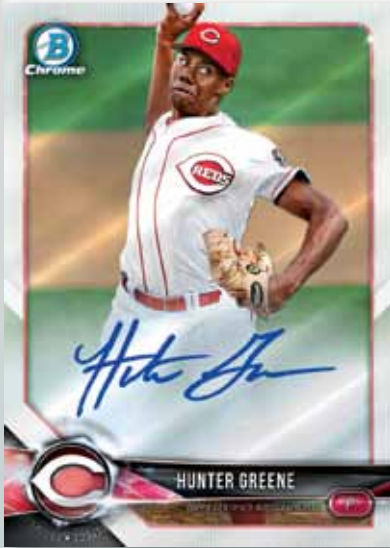

MAJOR LEAGUE BASEBALL®

Bowman®

HOBBY

THE FIRST PLACE TO FIND
THE GAME'S FUTURE STARS

Dual Bowman
Prospect Autograph (Front)