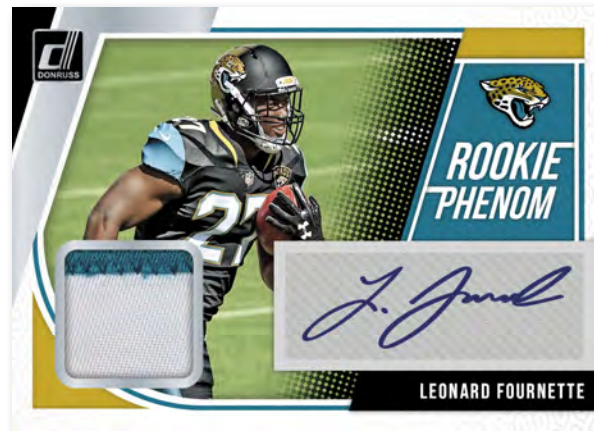

ROOKIE PHENOM JERSEYS AUTOGRAPHS

Rookies are a mainstay in 2018 Donruss and none are more sought after than the Rookie Phenom Jersey Autographs (max #'d /99) which will feature the top rookies in the NFL and parallel to prime version (#'d /25) and Laundry Tag versions #'d 1/1.