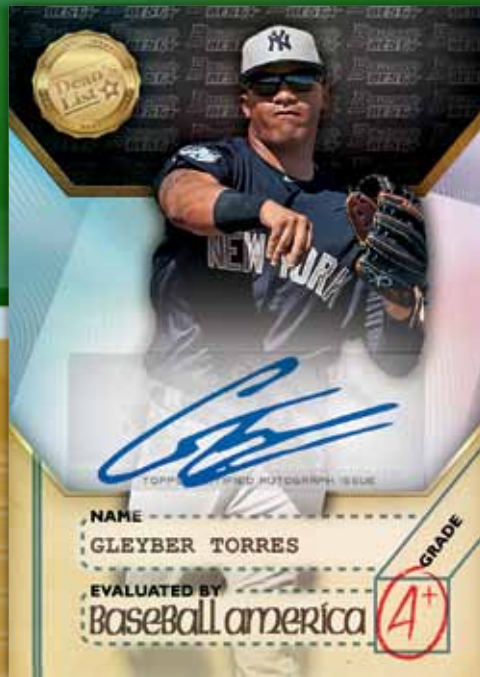

Baseball America's 2017 Dean's List -
Autograph Parallel