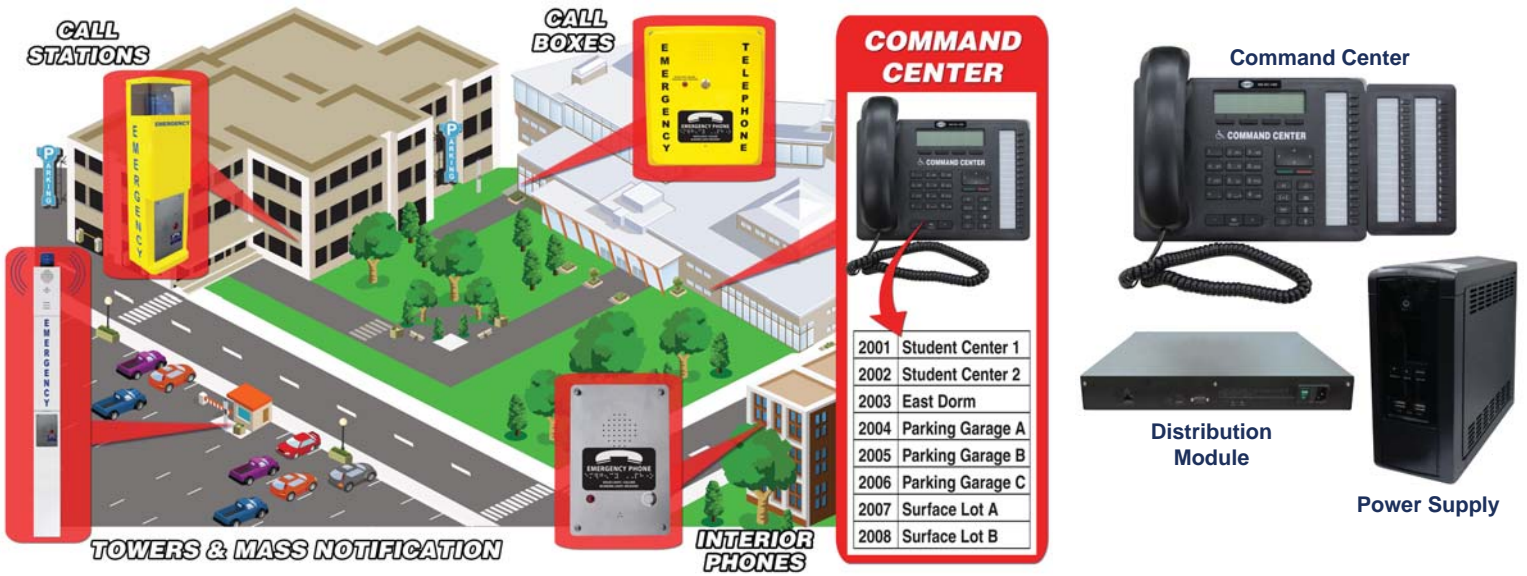

Public Safety & Security

Command Center

Command Center Specifications

- Analog configurations of 12, 16, 28, 36, 56, 76, and 92 stations
- IP configurations of 10, 16, 32, 48, 64, 80, 96, 112, and 128 stations
- Includes handset and speaker phone
- Operates as a true intercom system or a telephone line for external calling if required
- Can make broadcast announcements over PA speakers
- Alert will sound until call is answered
- LEDs indicate which remote stations have initiated a call
- Calls can be forwarded to any programmable number or extension
- Connection from remote unit to Distribution Module requires only a single pair
- Install in office, security station, front desk, or other central location

Distribution Module (included)

- Install on a wall or table top
- Requires 120vac power or RATH® RP7700104 power supply with battery backup
- Requires a single dedicated phone line

Power Supply & Backup (not included)

Model Number: RP7700104

- Dimensions: 9.7" H x 3.9" W x 10.2" D
- Power supply with battery backup
- 1000VA / 600W
- Underwriters Laboratory (UL) recognized
- Visual and audible alarms
- 120vac
- Sealed, lead-acid, maintenance free battery
- LCD screen gives utility and battery backup status
- Battery backup and surge protected outlets keep Command Center and Call Boxes running during a power outage