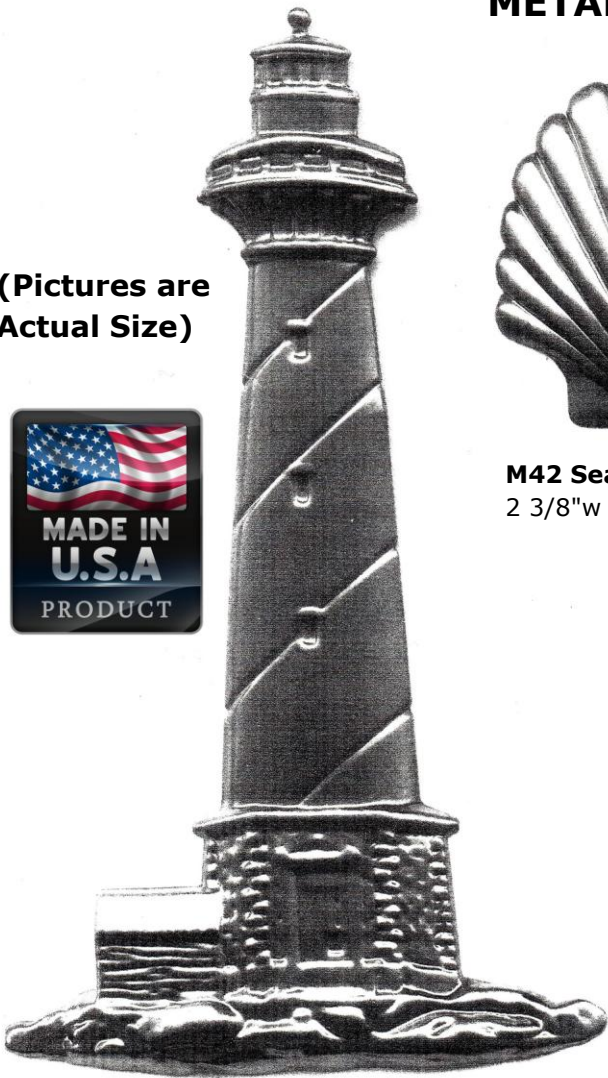

METAL STAMPINGS

(Pictures are Actual Size)

M21 Lighthouse
3 3/16"w x 5 1/2"h

M42 Seashell
2 3/8"w x 2 1/8"h

SE23 Seashell
1 7/16"w x 1 1/8"h

M32 Seashell
3 13/16"w x 3 5/16"h

Best to **PRINT OUT** this sheet.
If unable to print, then use listed sizes but please note listed sizes are approximate.

SE25 BRASS Octopus
2 1/2"w x 2 1/16"h

SE24 BRASS Crab
2 1/2"w x 1 3/4"h

M23 Racing Sailboat
4"w x 4 3/4"h

1" mark
(use this to ensure your page printed out full size)