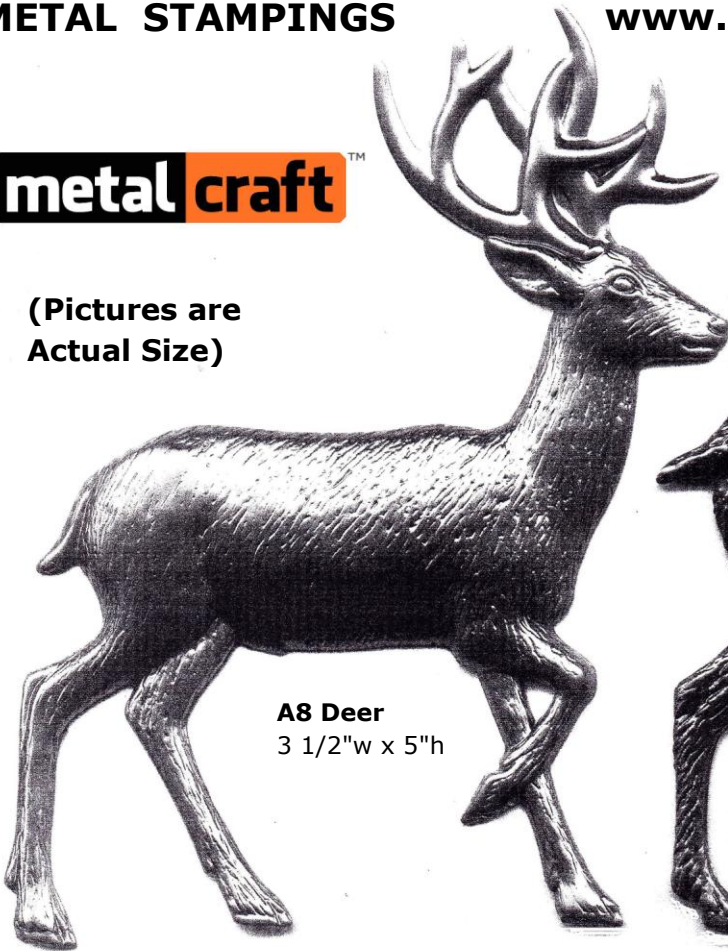

(Pictures are Actual Size)

**A8 Deer**  
3 1/2"w x 5"h

**A13 Bighorn Sheep**  
4 1/2"w x 4 1/2"h

**A10 Buffalo**  
5 1/4"w x 3 5/16"h

**A17 Wolf**  
3 7/8"w x 3 1/2"h

1" mark   
(use this to ensure your page printed out full size)

Best to **PRINT OUT** this sheet.  
If unable to print, then use listed sizes but please note listed sizes are approximate.