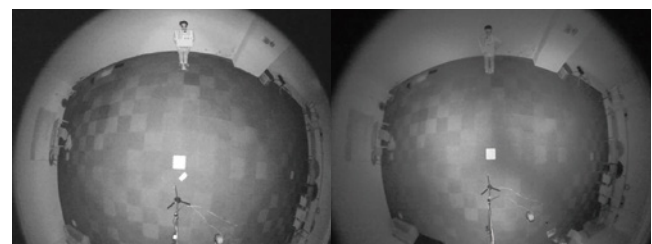

IR with High Uniformity

IR with Low Uniformity