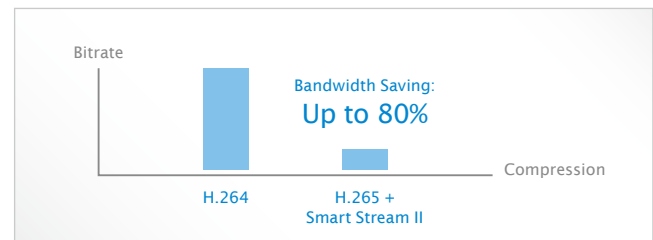

Combining both H.265 and VIVOTEK Smart Stream II, the camera can reduce bandwidth and storage consumption up to 80% more than cameras using H.264.