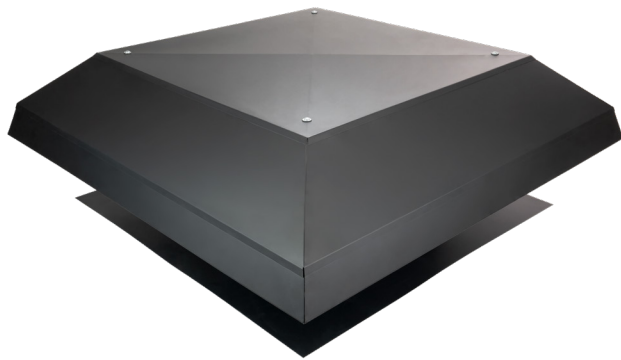

RM WHF-4.0-DG2
QuietCool Roof Mount Whole House Fan

RM WHF-4.0-DG2 Specifications

Airflow	Hi: 3,543 CFM / Med: 3,205 CFM / Low: 2,878 CFM	
HVI-916 Airflow (for CA Title 24 New Construction)*	Hi: 2,730 CFM / Med: 2,390 CFM / Low: 2,100 CFM	
Energy Use	Hi: 377 Watts / Med: 280 Watts / Low: 202 Watts	
Recommended SQFT Coverage @ 2-3 CFM per SQFT	Covers 1,181 SQFT to 1,771 SQFT	
Motor Voltage	120VAC, 60 Hz	
# of Speeds	3	
Minimum Attic Clearance	None	
Motor Head Diameter	24.75"	
Dampers	(2) Barometric Pressurized Dampers 14" x 14"	
Controls	IT-36002 QuietCool RF Wireless Control Kit	
Warranty	15 Years	
Framing: Roof Rafter	24" on center	
Framing: Ceiling Joist	24" on center	
Minimum Suggested Attic Venting	None	
Roof Opening	22" circle	
Damper Grille Outer Dimension	(2) 16" x 16"	
Ceiling Rough Opening	(2) 14.25" x 14.25"	
Shipping Package 1: Fan	69 lbs.	
Shipping Package 2: Accessories	16 lbs.	
Box Dimensions: Fan	42" x 20" x 44"	
Box Dimensions: Accessories	34" x 17" x 16"	
In The Box	-RM WHF-4.0 Fan -(2) Damper Ceiling Grille -RF Wireless Control Kit	-Accessory Bag -Cut-out Template