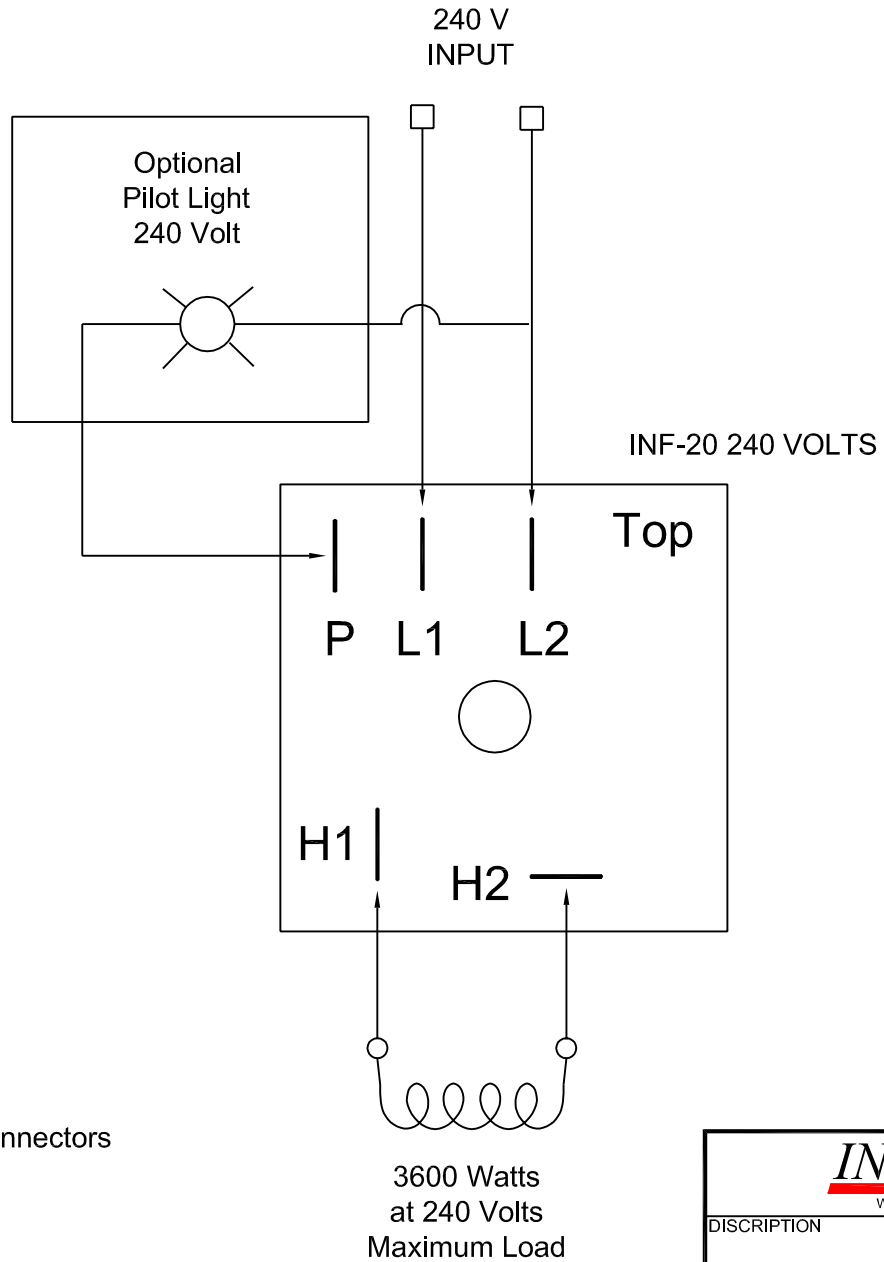

KNOB DETAIL

Mechanical Bi-Metal Operation  
 Double Pole Single Throw (DPST) Snap Action  
 240 Volt A/C  
 3600 Watts Max  
 15 Amps Max

Note: Supplied with 4 Insulated Female Flag Connectors

<b>INFRATECH</b> WWW.INFRATECH-USA.COM	
DISCRIPTION  INF-20 INPUT REGULATOR 240 VOLT 1Ø 15 AMP	
DATE Mar. 11, 2008	ITEM# 14-4094 DRAWN BY: MD