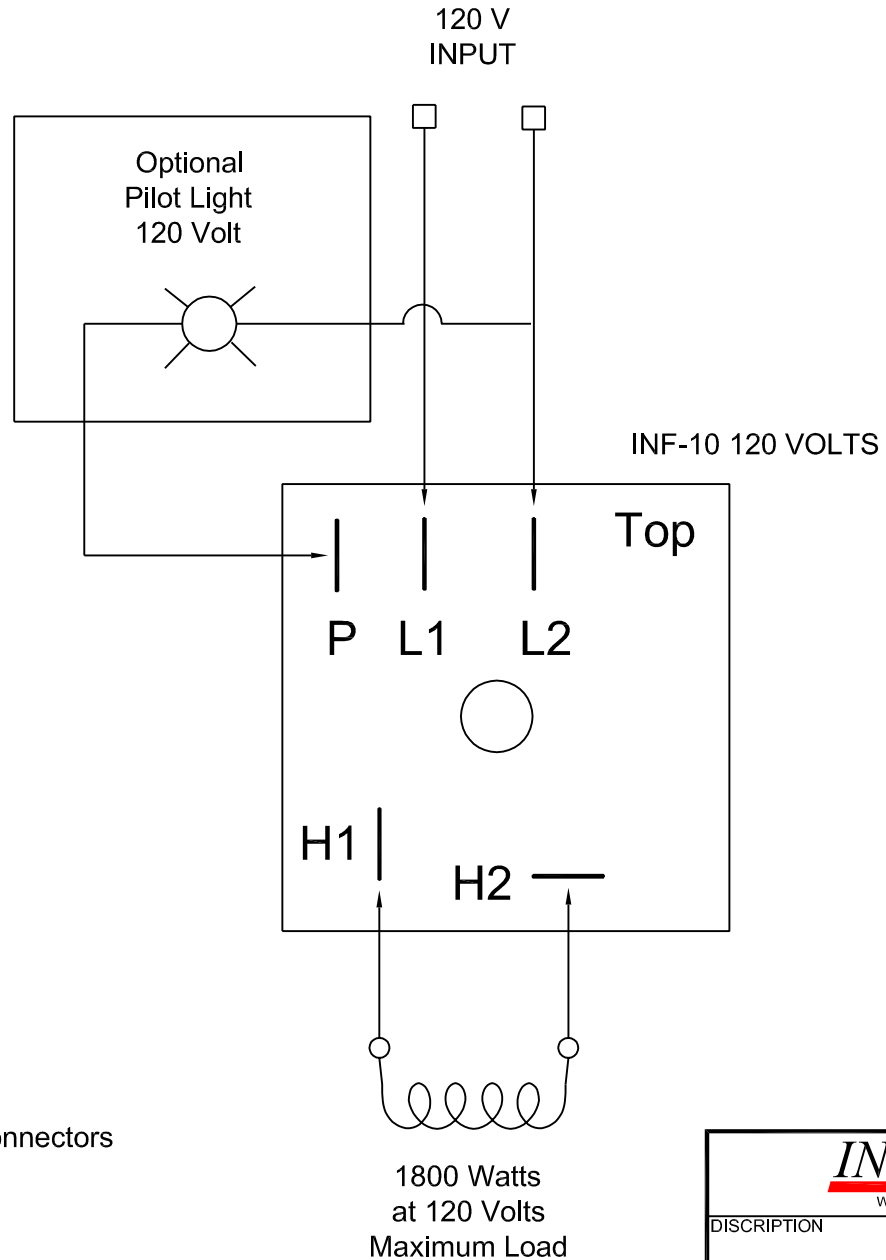

KNOB DETAIL

Mechanical Bi-Metal Operation
 Double Pole Single Throw (DPST) Snap Action
 120 Volt A/C
 1800 Watts Max
 15 Amps Max

Note: Supplied with 4 Insulated Female Flag Connectors

1800 Watts
 at 120 Volts
 Maximum Load

INFRATECH WWW.INFRATECH-USA.COM	
DISCRIPTION INF-10 INPUT REGULATOR 120 VOLT 1Ø 15 AMP	
DATE Mar. 11, 2008	ITEM# 14-4092 DRAWN BY: MD