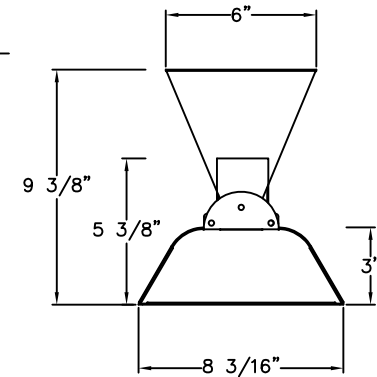

CLEARANCE FROM COMBUSTIBLES

MODEL	"A" DIM.	WATTS	VOLTS	AMPS	BTU's
W512	19"	500	120	4.2	1706
W7512	19"	750	120	6.3	2559
W1012	33"	1000	120	8.3	3412
W1512	33"	1500	120	12.5	5118
W2024	39"	2000	240	8.3	6824
W2524	39"	2500	240	10.4	8530
W3024	61 1/4"	3000	240	12.5	10236
W4024	61 1/4"	4000	240	16.7	13648
WD4024	39"	4000	240	16.7	13648
WD5024	39"	5000	240	20.8	17060
WD6024	61 1/4"	6000	240	25	20472
WD8024	61 1/4"	8000	240	33.4	27296

OTHER VOLTAGES ALSO AVAILABLE: 208, 277, 480

**INFRA TECH**  
www.infratech-usa.com

344 W. 157th Street  
Gardena, California 90248  
Phone: (310) 354-1250  
Fax: (310) 523-3674

DESCRIPTION

W-SERIES HEATER CAD DRAWING

DATE  
Feb. 3, 2010

DRAWN BY:  
MD

SCALE  
NONE