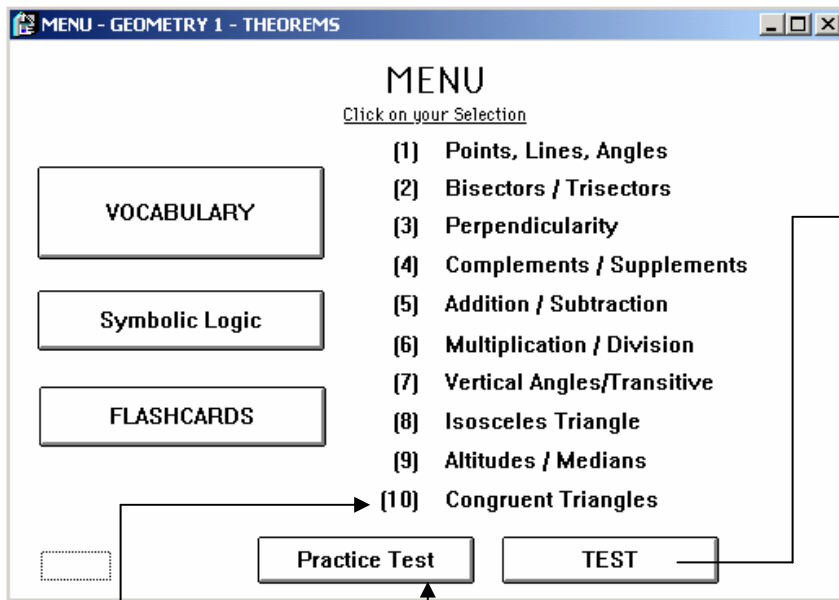

Learning Management System (LMS)

“Geometry Series”

This is a 7-program series intended for full year High School Geometry students who have successfully completed the first year of high school algebra. Students will learn from the “body” of the program with instruction and interactive practice and step-by-step solutions. A practice test with hints and solutions prepares the student to take the “real” TEST for a score which is automatically recorded on the included database. Each program has its own test.

Learning sections contain instruction, examples, and practice problems with hints and complete step-by-step solutions. Different techniques and perspectives are used to explain complex concepts to accommodate different learning styles.

Students may take the Practice Test before or after studying the learning sections OR before or after taking the TEST for a recorded score. The flexibility is there for the teacher and students to maximize the learning environment.