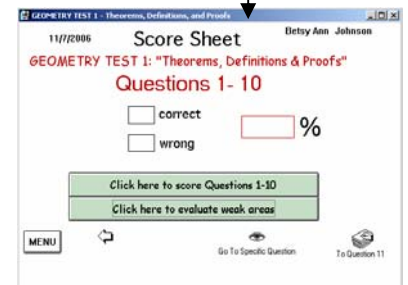

Learning Management System (LMS)

“Geometry Series”

This is a 7-program series intended for full year High School Geometry students who have successfully completed the first year of high school algebra. Students will learn from the “body” of the program with instruction and interactive practice and step-by-step solutions. A practice test with hints and solutions prepares the student to take the “real” TEST for a score which is automatically recorded on the included database. Each program has its own test.

Learning sections contain instruction, examples, and practice problems with hints and complete step-by-step solutions. Different techniques and perspectives are used to explain complex concepts to accommodate different learning styles.

Students may take the Practice Test before or after studying the learning sections OR before or after taking the TEST for a recorded score. The flexibility is there for the teacher and students to maximize the learning environment.