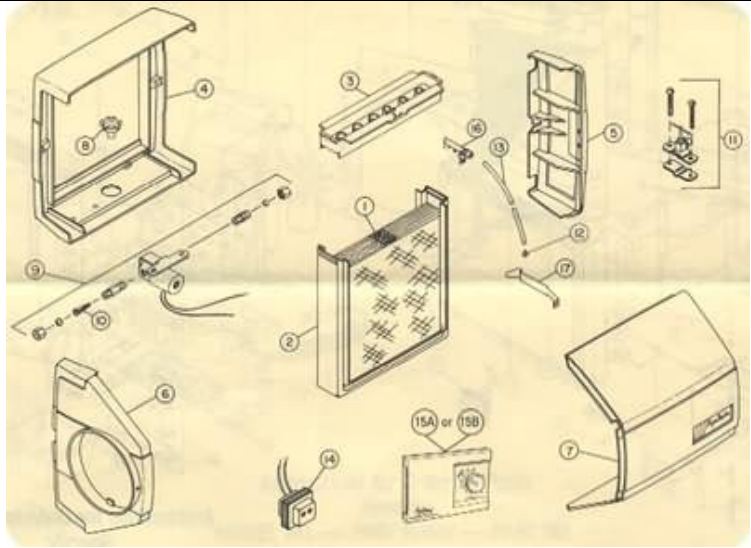

### Some Parts Have Been Discontinued from Aprilaire.

Diagram #	Name	Part #
1	Water Panel Evaporator	35
2	Scale Control Insert	4236
3	Water Distribution Tray	4277
4	Base	4262
5	End Panel	4263
6	Duct Panel	4264
7	Cover with Latch and Label	4265
8	Drain Spud Kit	4223
9	Water Solenoid Valve (24v)	4040
10	In Line Strainer	4004
11	Saddle Valve	4001
12	Orifice (blue)	4232
13	Feed Tube w/ Compression Sleeve	4266
14	Transformer	4010
15A	Auto Trac Humidistat	56
15B	Manual Humidistat	4016
16	Nozzle	4184
17	Cover Latch Spring	4225
	Auto Trac Sensor and Shield	4278
	Humidistat Adapter Plate	4039
	Saddle Valve Adapter	4229
	Shock Arrestor	4280
	Current Sensing Relay	50