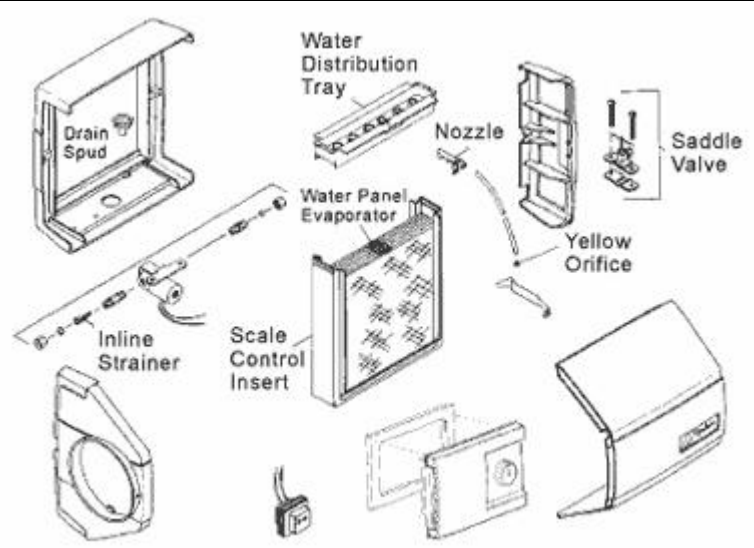

## Aprilaire Humidifier Model 560, 560A and 568 Parts

### Some Parts Have Been Discontinued from Aprilaire.

Diagram #	Name	Part #
1	Water Panel Evaporator	35
2	Scale Control Insert	4236
3	Water Distribution Tray	4277
4	Base	4262
5	End Panel	4263
6	Duct Panel	4264
7	Cover with Latch and Label	4265
8	Drain Spud Kit	4223
9	Water Solenoid Valve (24v)	4040
10	In Line Strainer	4004
11	Saddle Valve	4001
12	Orifice (blue)	4232
13	Feed Tube w/ Compression Sleeve	4266
14	Transformer	4010
15A	Auto Trac Humidistat	56
15B	Manual Humidistat	4016
16	Nozzle	4184
17	Cover Latch Spring	4225
	Auto Trac Sensor and Shield	4278
	Humidistat Adapter Plate	4039
	Saddle Valve Adapter	4229
	Shock Arrestor	4280
	Current Sensing Relay	50