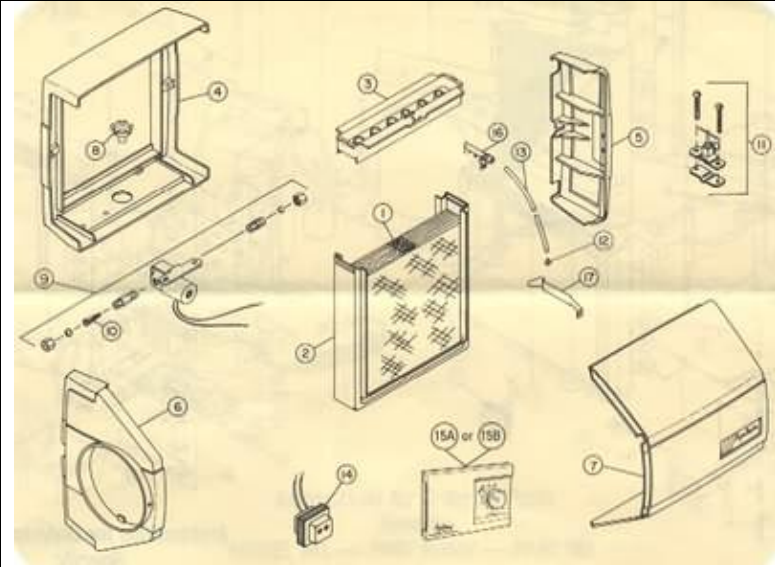

Aprilaire Humidifier Model 550, 550A and 558 Parts

Some Parts Have Been Discontinued from Aprilaire.

Diagram #	Name	Part #
1	Water Panel Evaporator	10
2	Scale Control Insert	4217
3	Water Distribution Tray	4218
4	Base	4219
5	End Panel	4220
6	Duct Panel	4221
7	Cover with Latch and Label	4222
8	Drain Spud Kit	4223
9	Water Solenoid Valve (24v)	4040
10	In Line Strainer	4004
11	Saddle Valve	4001
12	Orifice (yellow)	4231
13	Feed Tube w/ Compression Sleeve	4226
14	Transformer	4010
15A	Auto Trac Humidistat	56
15B	Manual Humidistat	4016
16	Nozzle	4184
17	Cover Latch Spring	4225
	Auto Trac Sensor and Shield	4278
	Humidistat Adapter Plate	4039
	Saddle Valve Adapter	4229
	Shock Arrestor	4280
	Current Sensing Relay	50