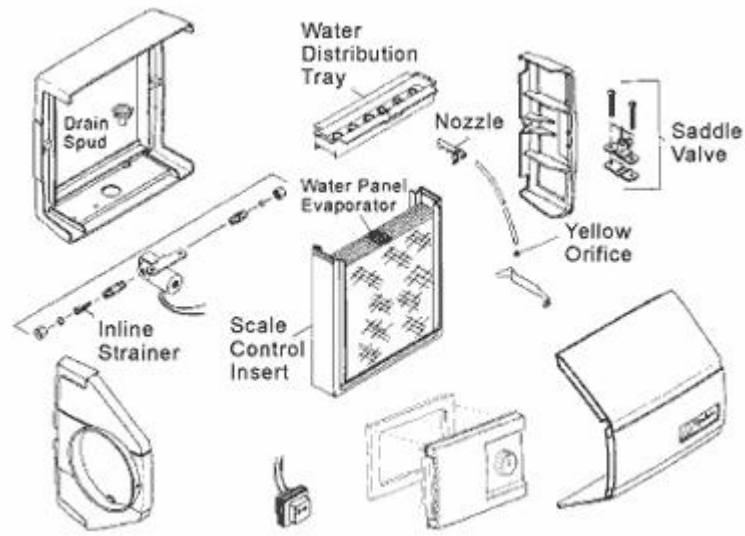

Aprilaire Humidifier Model 550, 550A and 558 Parts

Some Parts Have Been Discontinued from Aprilaire.

Diagram #	Name	Part #
1	Water Panel Evaporator	10
2	Scale Control Insert	4217
3	Water Distribution Tray	4218
4	Base	4219
5	End Panel	4220
6	Duct Panel	4221
7	Cover with Latch and Label	4222
8	Drain Spud Kit	4223
9	Water Solenoid Valve (24v)	4040
10	In Line Strainer	4004
11	Saddle Valve	4001
12	Orifice (yellow)	4231
13	Feed Tube w/ Compression Sleeve	4226
14	Transformer	4010
15A	Auto Trac Humidistat	56
15B	Manual Humidistat	4016
16	Nozzle	4184
17	Cover Latch Spring	4225
	Auto Trac Sensor and Shield	4278
	Humidistat Adapter Plate	4039
	Saddle Valve Adapter	4229
	Shock Arrestor	4280
	Current Sensing Relay	50