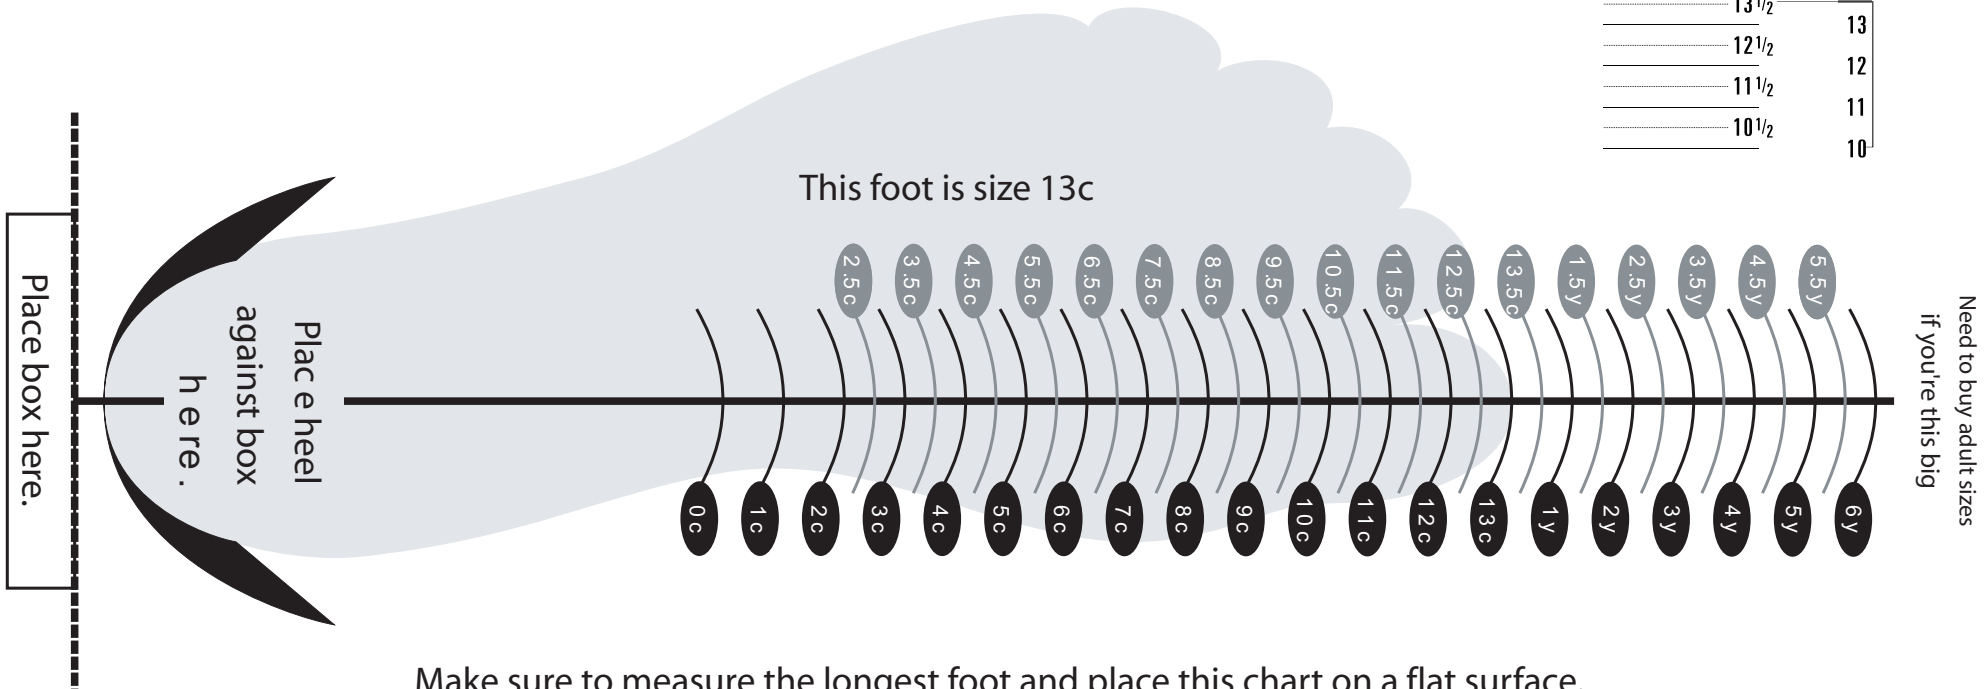

Cleated footwear sizing chart

1 Measure this line to check that this page is the right scale.
 ← This line should measure 6 inches for chart to be correct →

2 Measure the longest (bare) foot by placing the heel and longest toe along the center line. Looking straight down, the closest line showing is the Mizuno Youth size.

3 Order the size shown. Extra room for growth is included.

Women	Men	
	12	adolescent/adult sizes
	11	
11 1/2	10	
10 1/2	9	
9 1/2	8	
8 1/2	7	youth sizes
7 1/2	6	
6 1/2	5	
5 1/2	4	
	3	
	2	
	1	
	13	
	12	
	11	
	10	

Make sure to measure the longest foot and place this chart on a flat surface.