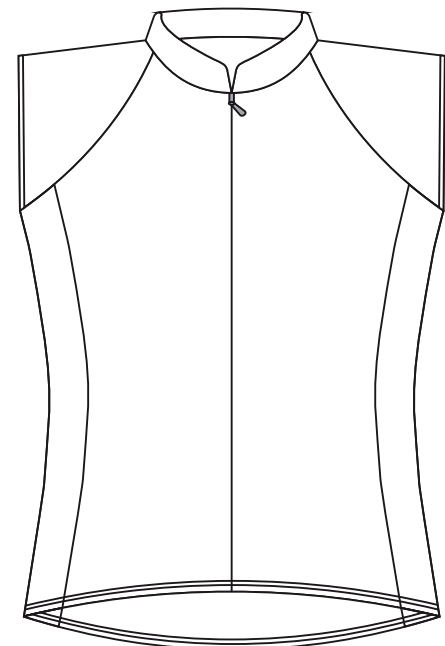

Designed by:

Design By:

Date:

287-Women's-Sleeveless-Template

Warning Your signature on this artwork means that:

- The design is correct
- Colors are correct
- All logos are shown
- Spelling is correct

Colors shown on this design don't reflect the 100% of the final product real colors.

PANTONE COLOR TO USE

SIZES

6	8	10	12	14	16	18	XXS	XS	S
M	L	XL	2XL	3XL	4XL	5XL	6XL	7XL	