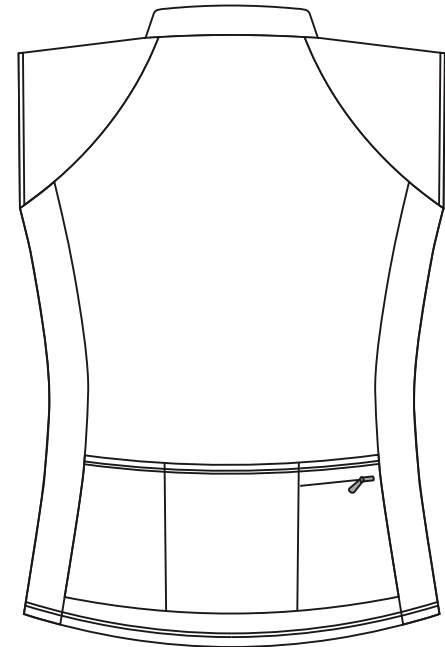

Designed by:

Design By:

Date:

287-Women's-Sleeveless-Template

Warning Your signature on this artwork means that:

- The design is correct
- Colors are correct
- All logos are shown
- Spelling is correct

Colors shown on this design don't reflect the 100% of the final product real colors.

PANTONE COLOR TO USE

SIZES

6	8	10	12	14	16	18	XXS	XS	S
M	L	XL	2XL	3XL	4XL	5XL	6XL	7XL	