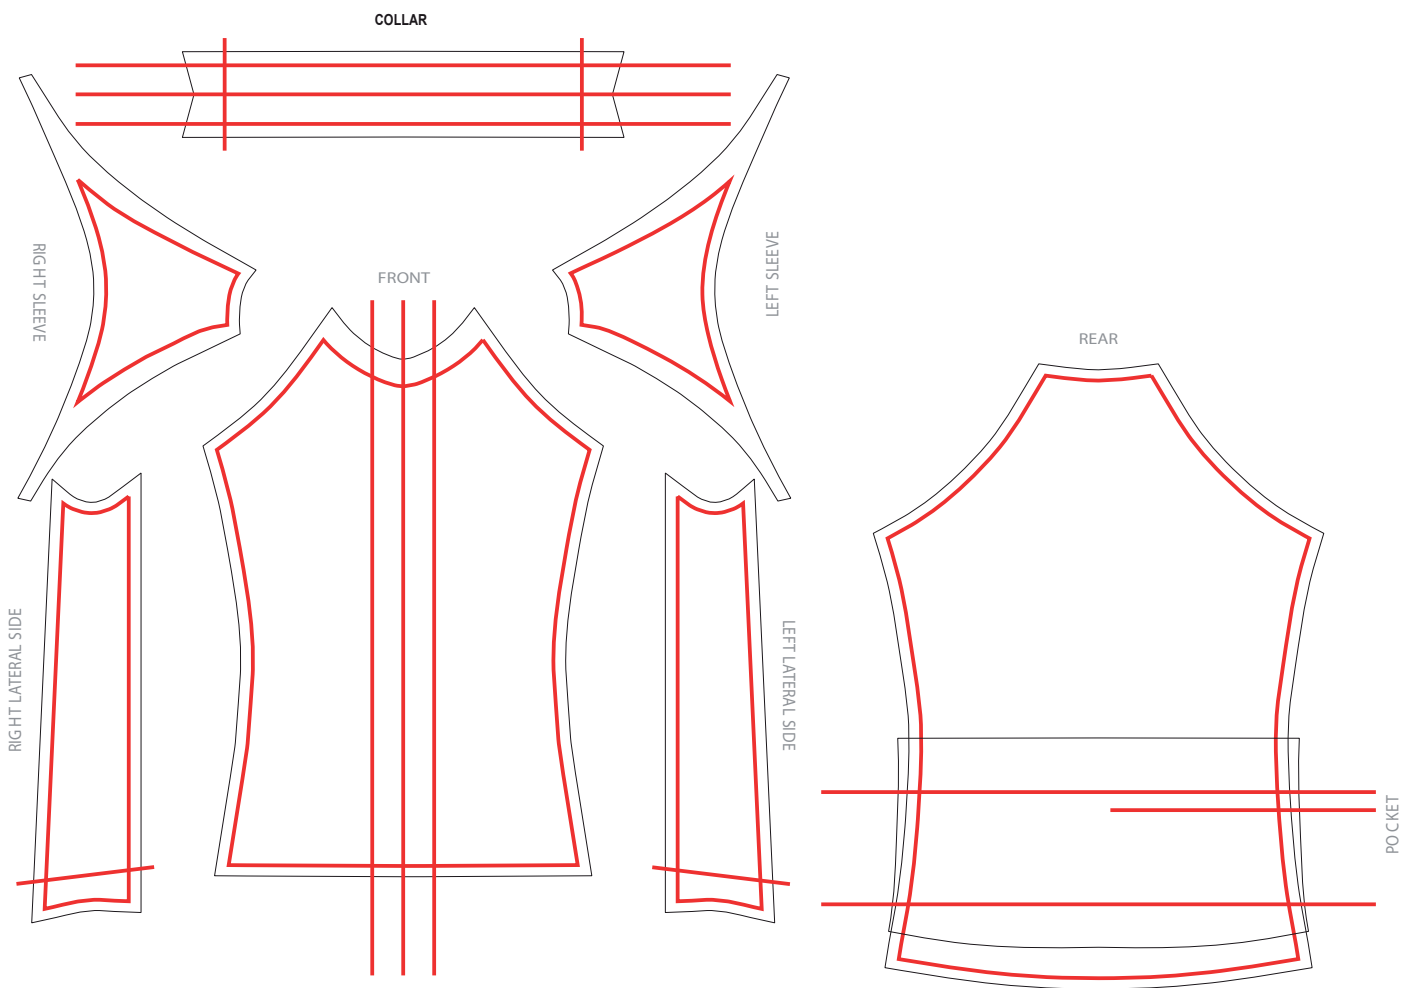

Designed by:

Design By:

Date:

287-Women's-Sleeveless-Template

Warning Your signature on this artwork means that:

- The design is correct
- Colors are correct
- All logos are shown
- Spelling is correct

Colors shown on this design don't reflect the 100% of the final product real colors.

PANTONE COLOR TO USE

SIZES

6	8	10	12	14	16	18	XXS	XS	S
M	L	XL	2XL	3XL	4XL	5XL	6XL	7XL	