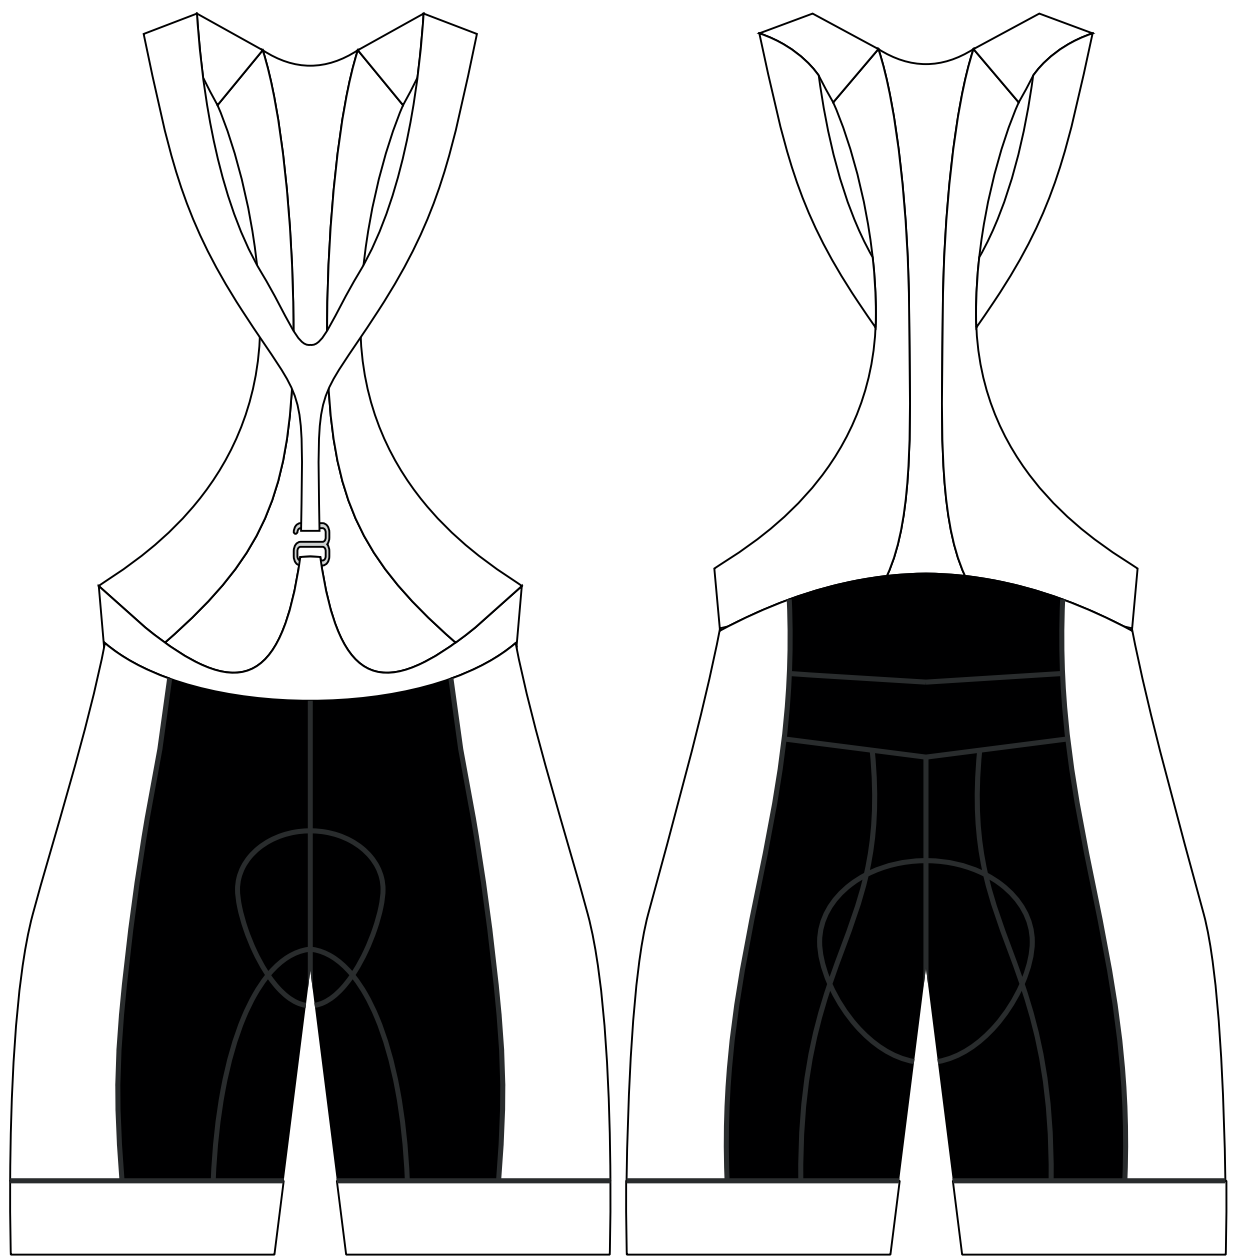

Designed by:

Design By:

Date:

T:169 Pantaloneta Bio CC en Y Dama / Bib Short Woman

PANEL TRASERO / BACK PANEL

LATERAL IZQUIERDO / LEFT SIDE PANEL

LATERAL DERECHO / RIGHT SIDE PANEL

BANDA IZQUIERDA / LEFT CUFF

BANDA DERECHA / RIGHT CUFF

Warning Your signature on this artwork means that:

- The design is correct
- Colors are correct
- All logos are shown
- Spelling is correct

Colors shown on this design don't reflect the 100% of the final product real colors.

PANTONE COLOR TO USE

SIZES

6	8	10	12	14	16	18	XXS	XS	S
M	L	XL	2XL	3XL	4XL	5XL	6XL	7XL	