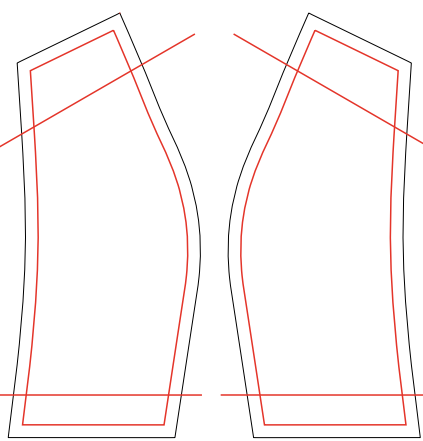

Designed by:

Design By:

Date:

T:169 Pantaloneta Bio CC en Y Dama / Bib Short Woman

PANEL TRASERO / BACK PANEL

LATERAL IZQUIERDO / LEFT SIDE PANEL

LATERAL DERECHO / RIGHT SIDE PANEL

BANDA IZQUIERDA / LEFT CUFF

BANDA DERECHA / RIGHT CUFF

Warning Your signature on this artwork means that:

- The design is correct
- Colors are correct
- All logos are shown
- Spelling is correct

Colors shown on this design don't reflect the 100% of the final product real colors.

PANTONE COLOR TO USE

SIZES

6	8	10	12	14	16	18	XXS	XS	S
M	L	XL	2XL	3XL	4XL	5XL	6XL	7XL	