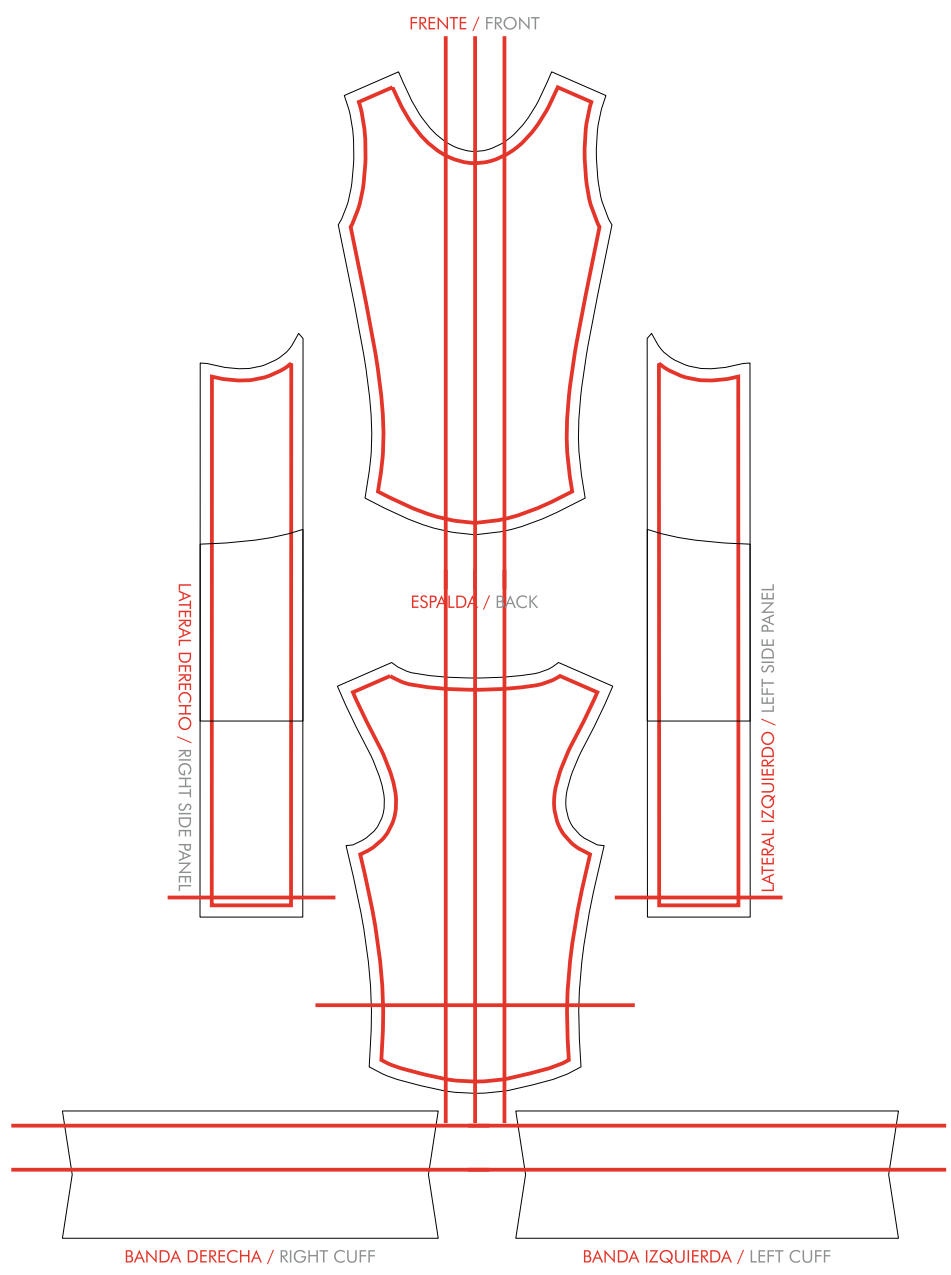

Designed by:

Design By:

Date:

T:69 ET Lateral Bota Dama / Triathlon Skinsuit Woman

Warning Your signature on this artwork means that:

- The design is correct
- Colors are correct
- All logos are shown
- Spelling is correct

SIZES

| | | | | | | | | | |
|---|---|----|-----|-----|-----|-----|-----|-----|---|
| 6 | 8 | 10 | 12 | 14 | 16 | 18 | XXS | XS | S |
| M | L | XL | 2XL | 3XL | 4XL | 5XL | 6XL | 7XL | |