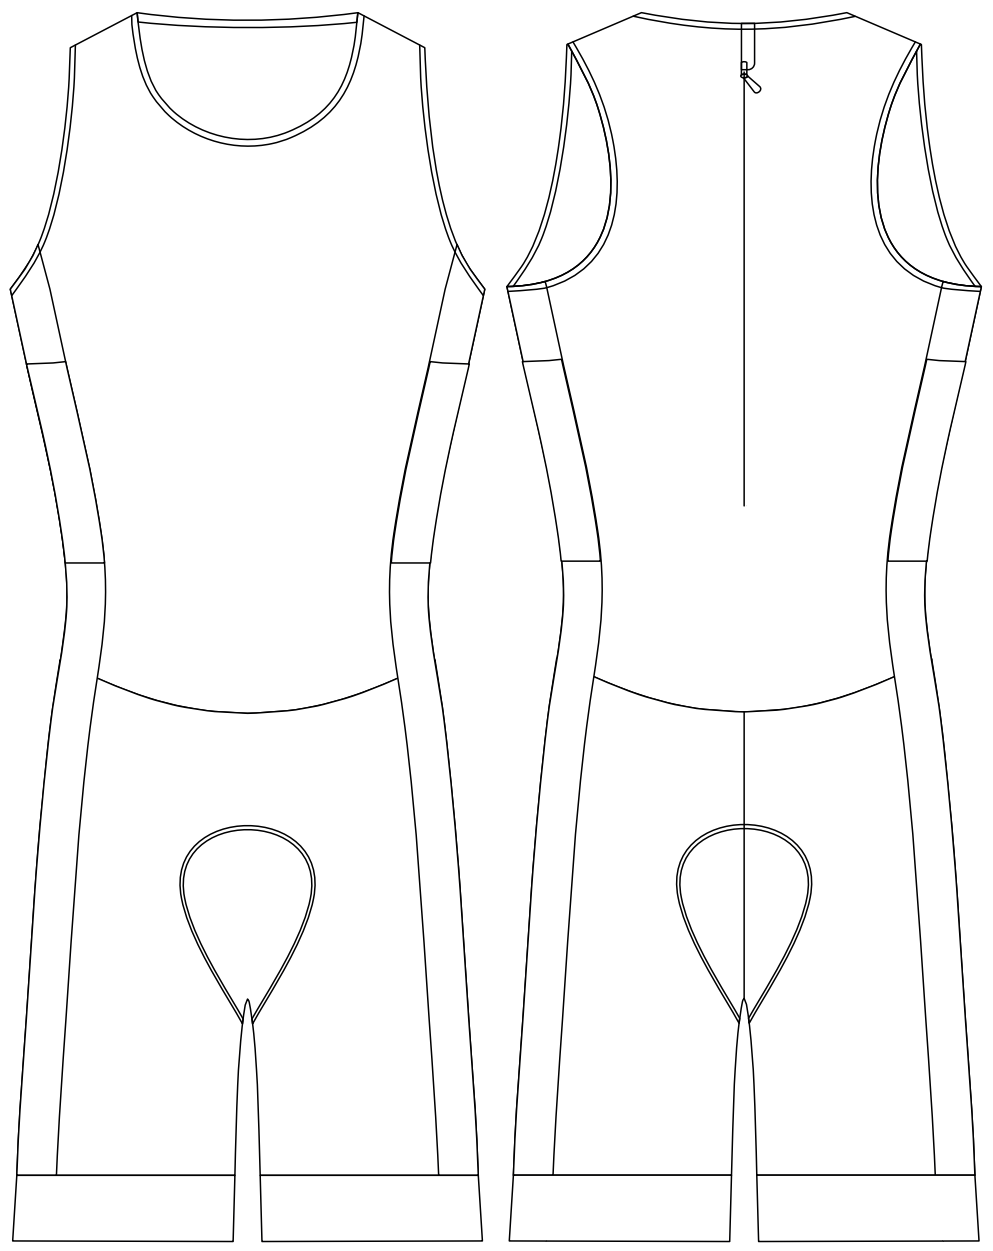

Designed by:

Design By:

Date:

T:69 ET Lateral Bota Dama / Triathlon Skinsuit Woman

Warning Your signature on this artwork means that:

- The design is correct
- Colors are correct
- All logos are shown
- Spelling is correct

SIZES

| | | | | | | | | | |
|---|---|----|-----|-----|-----|-----|-----|-----|---|
| 6 | 8 | 10 | 12 | 14 | 16 | 18 | XXS | XS | S |
| M | L | XL | 2XL | 3XL | 4XL | 5XL | 6XL | 7XL | |