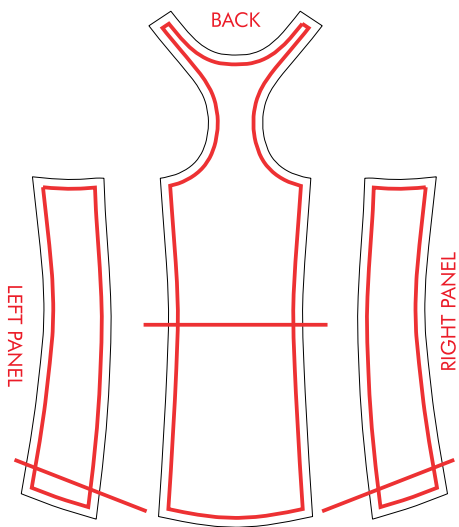

Designed by:
T:325 Triathlon Top Woman

Design By:

Date:

Warning Your signature on this artwork means that:

- The design is correct
- Colors are correct
- All logos are shown
- Spelling is correct

Colors shown on this design don't reflect the 100% of the final product real colors.

PANTONE COLOR TO USE

	000		000		000		000
	000		000		000		000
	000		000		000		000

SIZES

6	8	10	12	14	16	18	XXS	XS	S
M	L	XL	2XL	3XL	4XL	5XL	6XL	7XL	