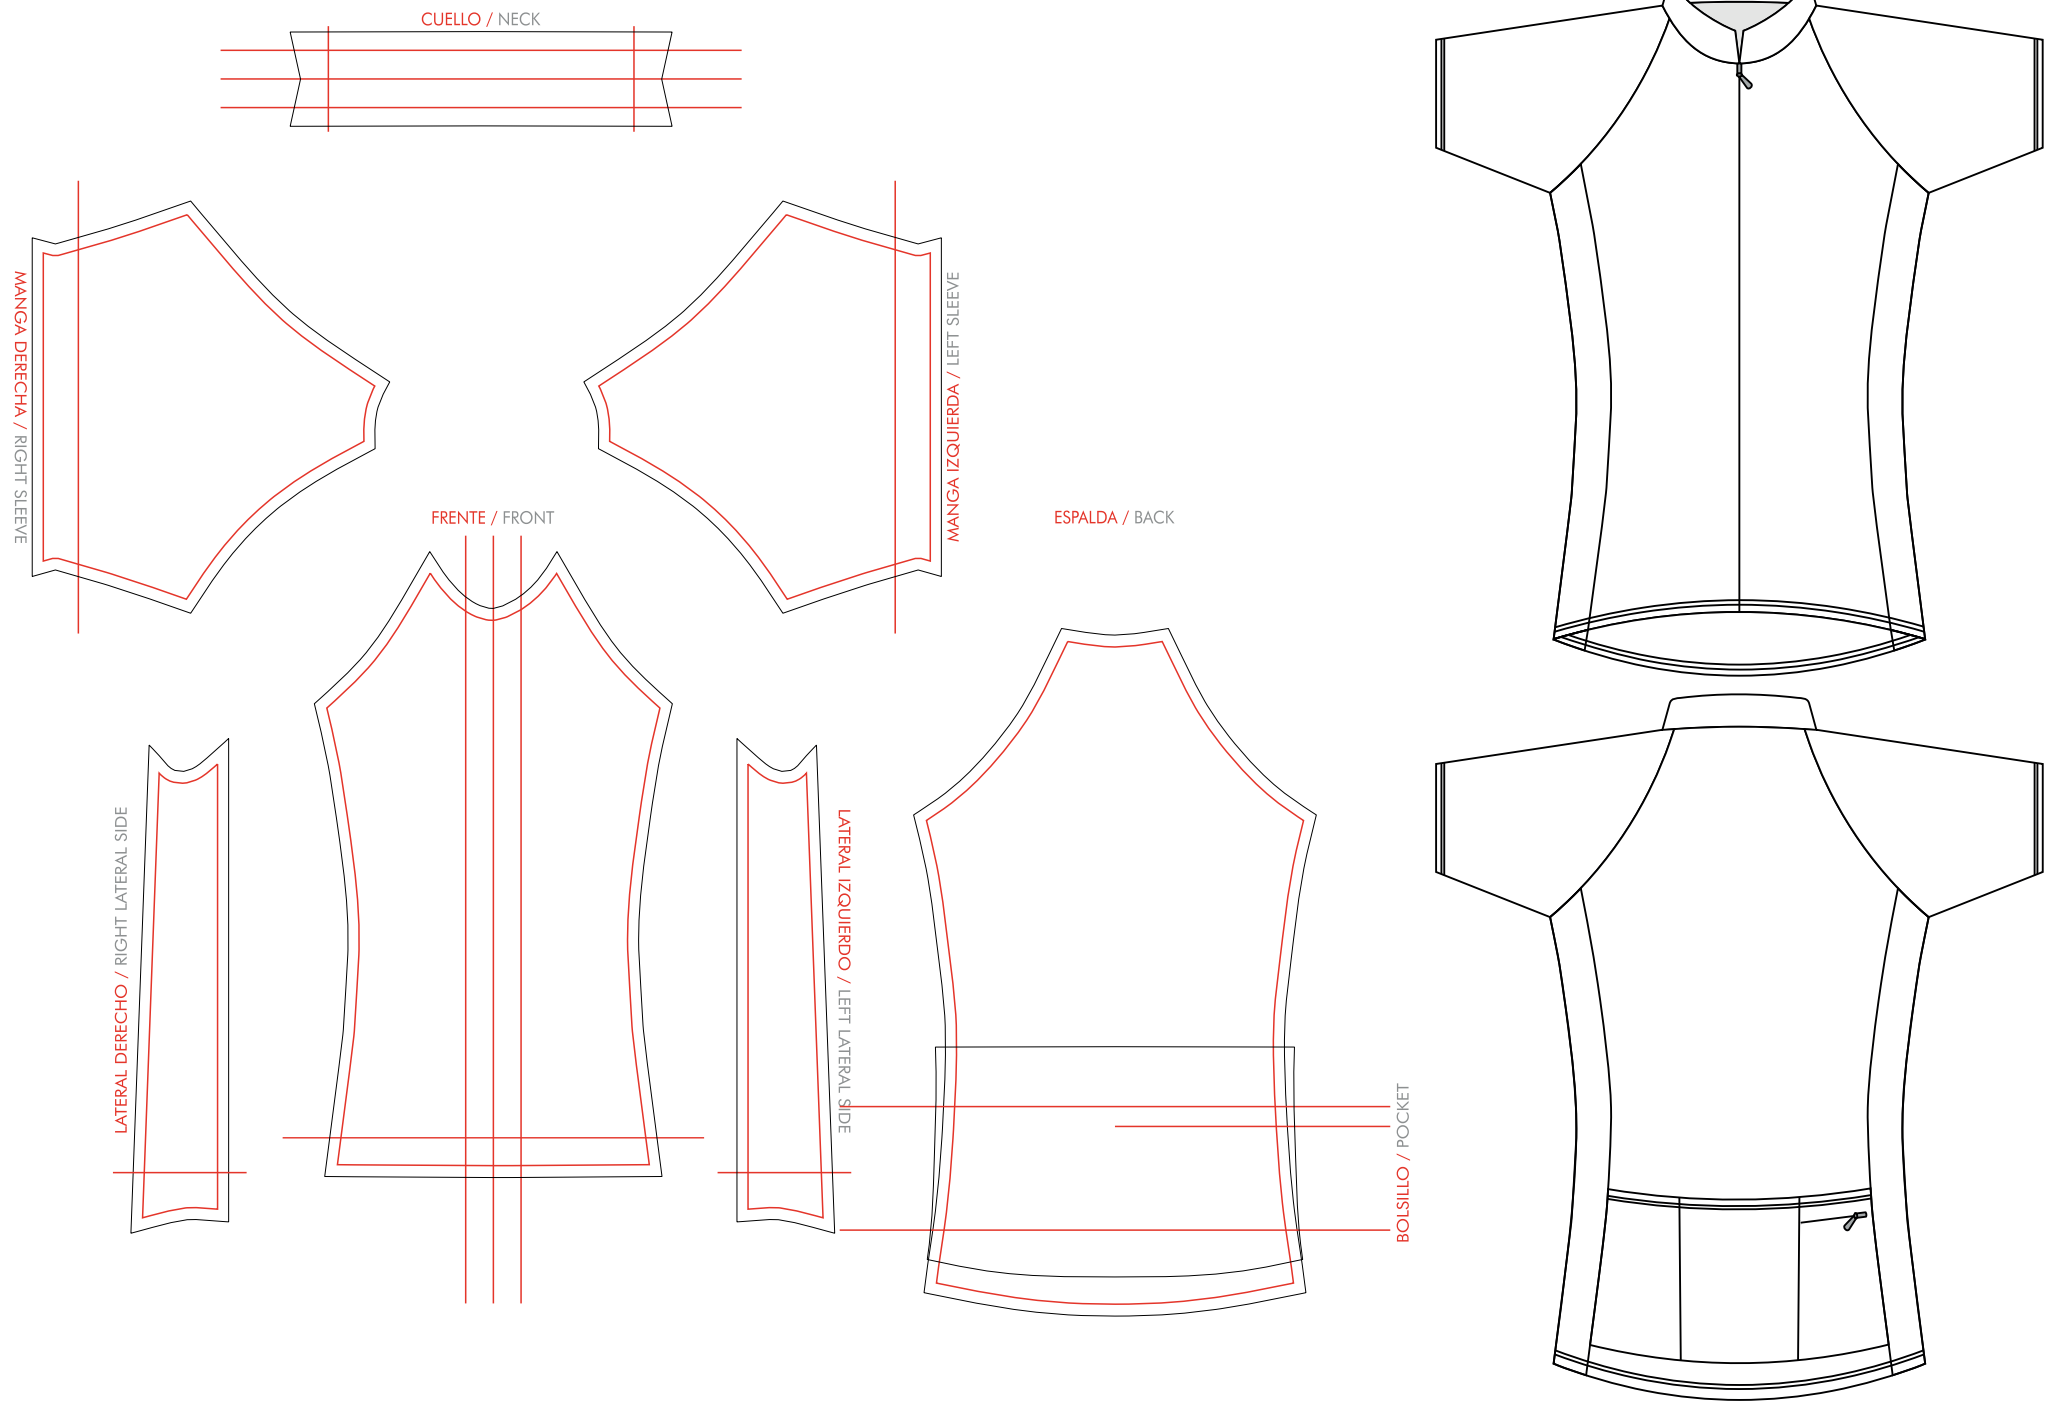

Designed by:

Design By:

Date:

T:258 Camisa MC Básico Dama / Jersey SS Woman

Warning Your signature on this artwork means that:

- The design is correct
- Colors are correct
- All logos are shown
- Spelling is correct

PANTONE COLOR TO USE

SIZES

6	8	10	12	14	16	18	XXS	XS	S
M	L	XL	2XL	3XL	4XL	5XL	6XL	7XL	

Colors shown on this design don't reflect the 100% of the final product real colors.