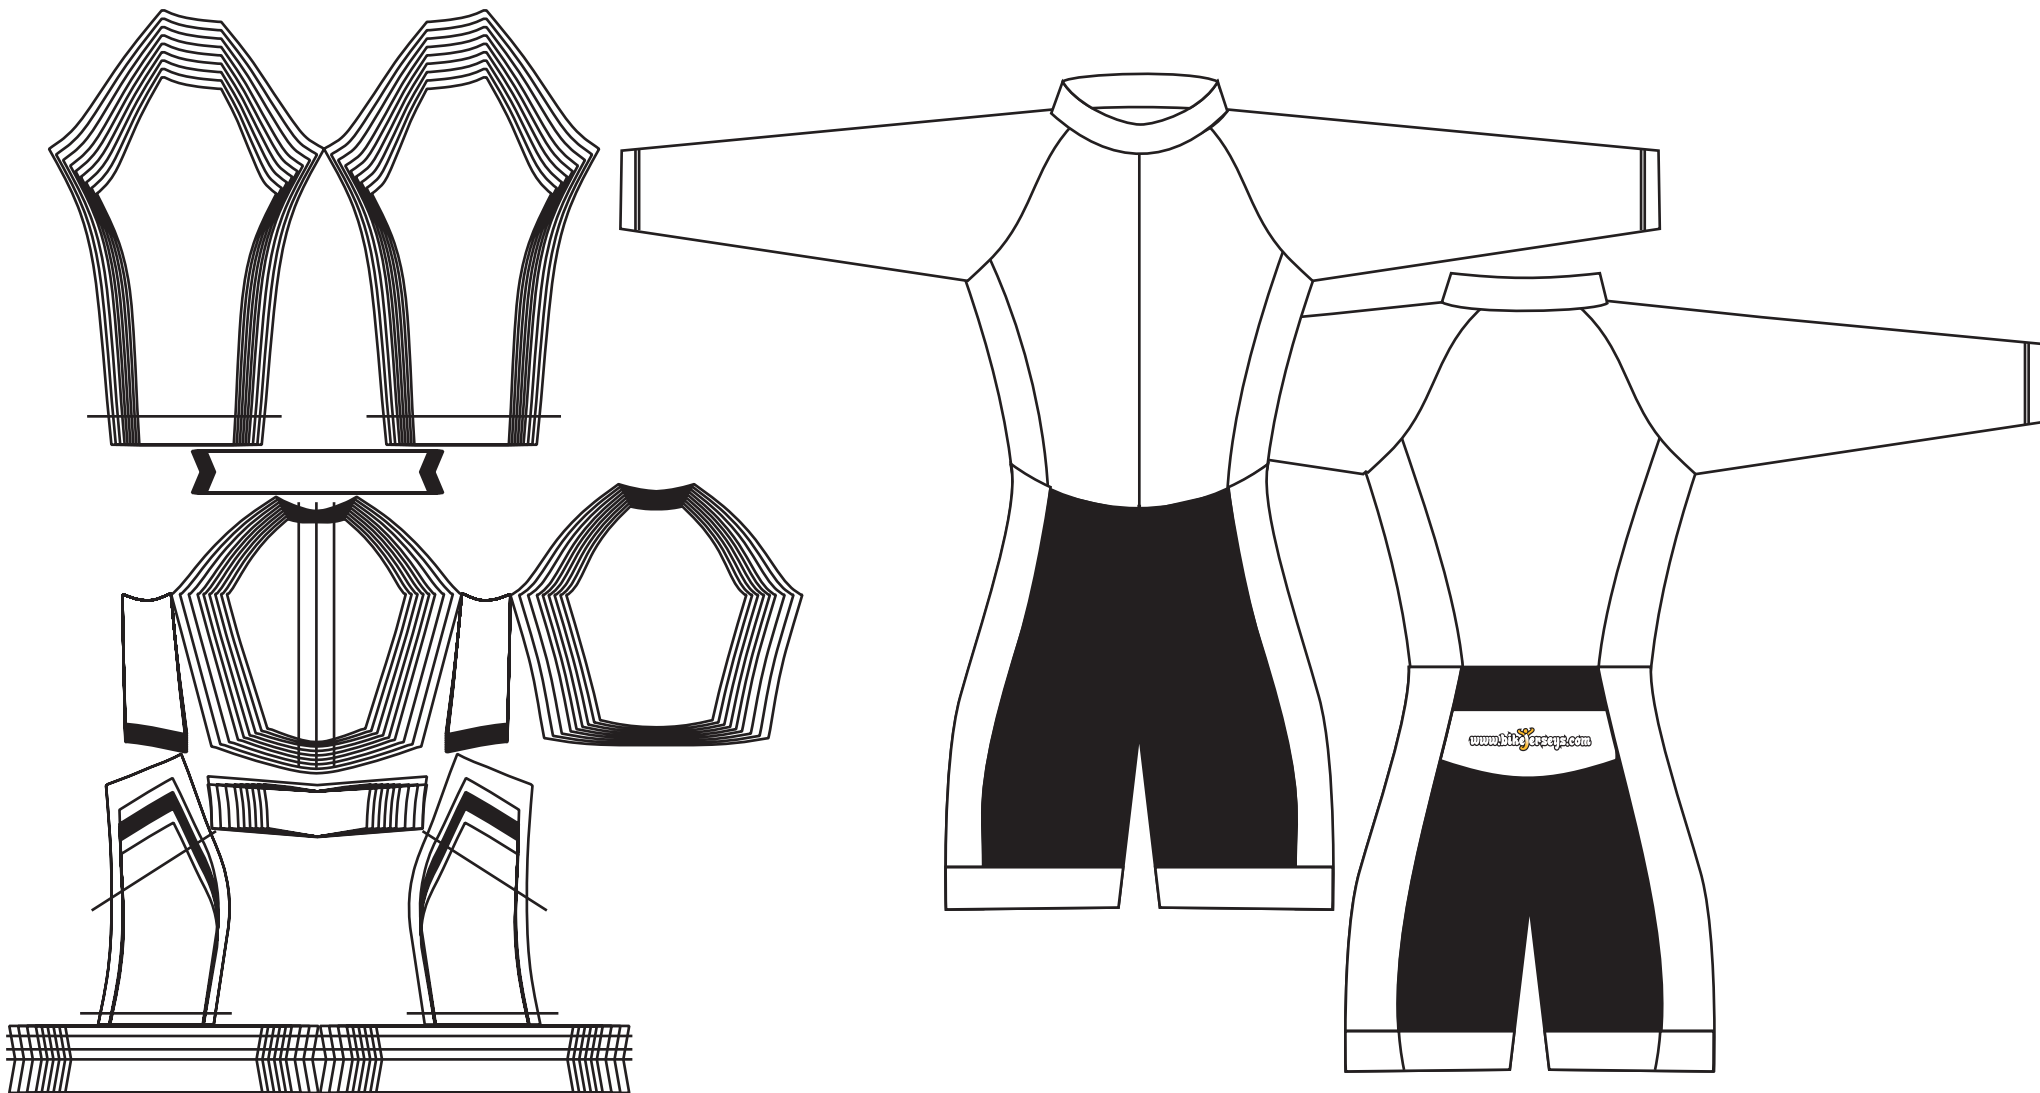

CLIENTE:

N.º 192 ENTERZO M. BO HOMRE

DISEÑO:

Warning Your signature on this artwork means that:

- The design is correct
- Colors are correct
- All logos are shown
- Spelling is correct

Colors shown on this design don't reflect the 100% of the final product real colors.

PANTONE COLOR TO USE

	000		000		000		000
	000		000		000		000
	000		000		000		000

SIZES

6	8	10	12	14	16	18	XXS	XS	S
M	L	XL	2XL	3XL	4XL	5XL	6XL	7XL	