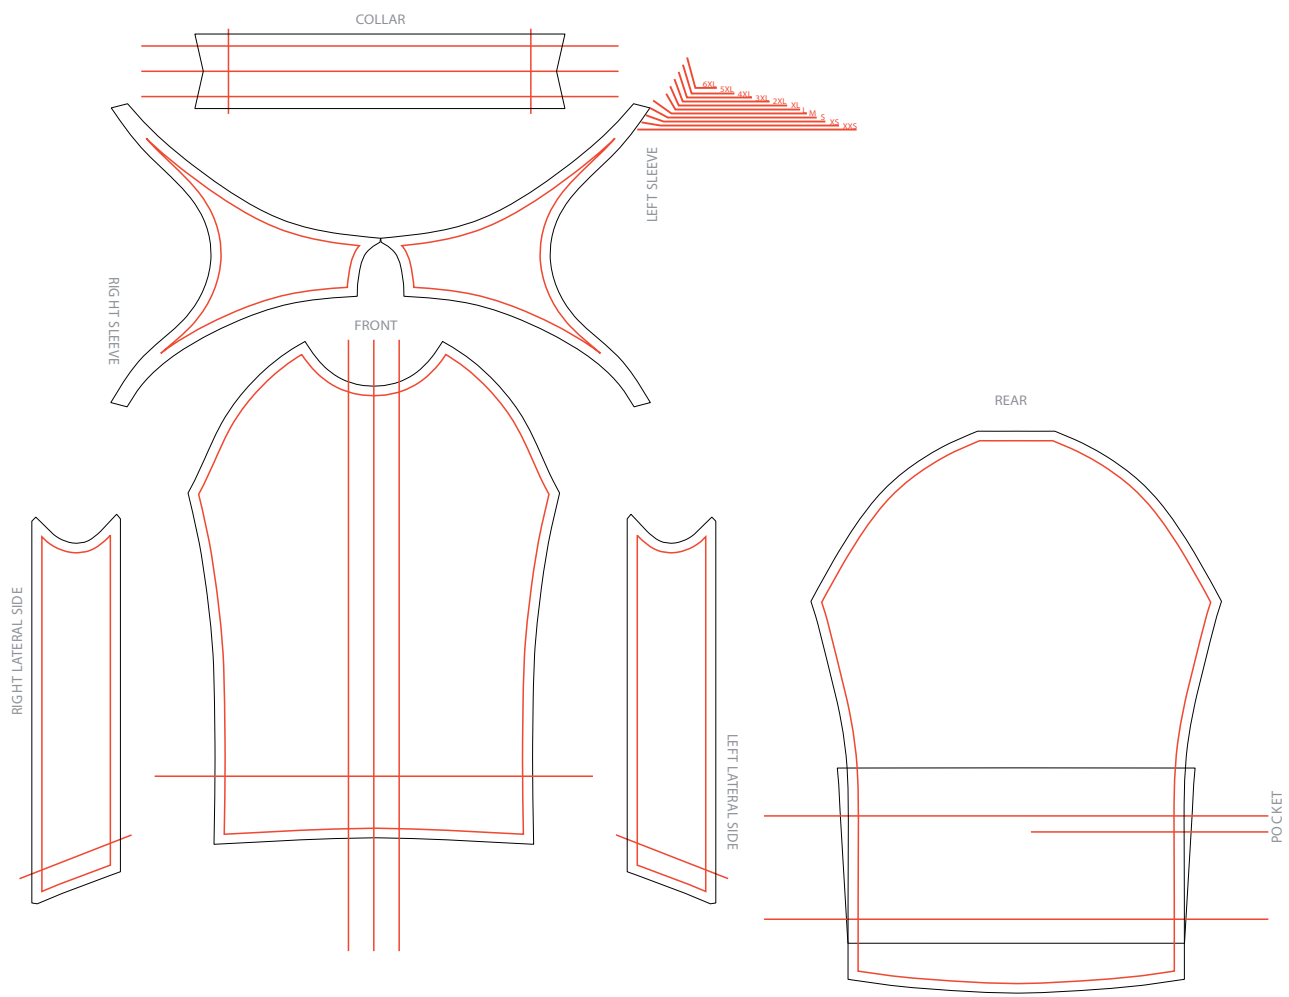

Designed by:

Design By:

Date:

T:288 Men's Sleeveless Template

Warning Your signature on this artwork means that:

- The design is correct
- Colors are correct
- All logos are shown
- Spelling is correct

Colors shown on this design don't reflect the 100% of the final product real colors.

PANTONE COLOR TO USE

	000		000		000		000
	000		000		000		000
	000		000		000		000

SIZES

6	8	10	12	14	16	18	XXS	XS	S
M	L	XL	2XL	3XL	4XL	5XL	6XL	7XL	

TALLAS/SIZES

6	8	10	12	14	16	18
XXS	XS	S	M	L	XL	2XL
3XL	4XL	5XL	6XL	7XL	8XL	

CIERRE ZIPPER