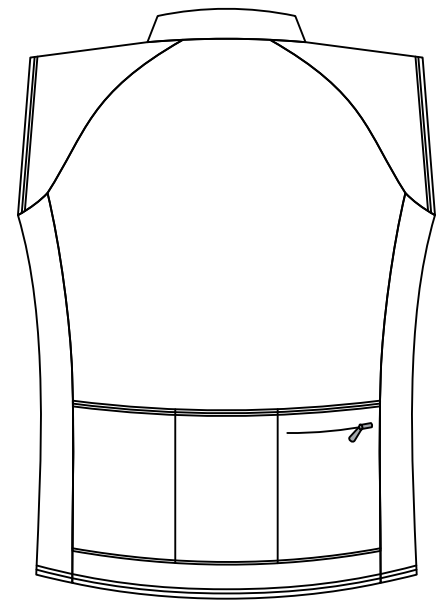

Designed by:

Design By:

Date:

T:288 Men's Sleeveless Template

Warning Your signature on this artwork means that:

- The design is correct
- Colors are correct
- All logos are shown
- Spelling is correct

Colors shown on this design don't reflect the 100% of the final product real colors.

PANTONE COLOR TO USE

	000		000		000		000
	000		000		000		000
	000		000		000		000

SIZES

6	8	10	12	14	16	18	XXS	XS	S
M	L	XL	2XL	3XL	4XL	5XL	6XL	7XL	

TALLAS/SIZES

6	8	10	12	14	16	18
XXS	XS	S	M	L	XL	2XL
3XL	4XL	5XL	6XL	7XL	8XL	

CIERRE ZIPPER