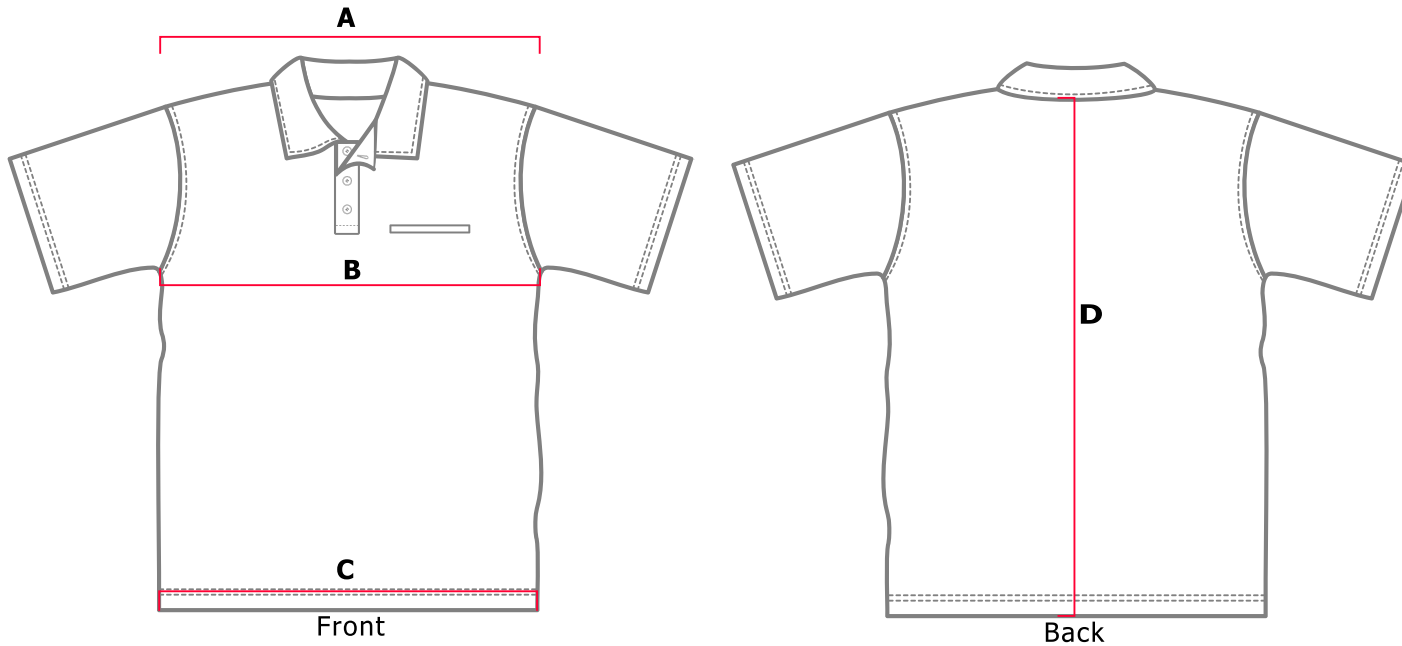

# Men's Polo

Polo - Unisex - Adult

sleeve

collar

Measurements in cms

SIZES									
	XS	S	M	L	XL	2XL	3XL	4XL	5XL
A. Shoulder	48	50	52	54	56	58	60	62	64
B. Chest	51	53	56	58	61	65	69	73	77
C. Hem	50	52	55	57	60	64	68	72	76
D. Centre back	68	70	73	75	78	82	86	89	93
E. Sleeve length	22	23	24	25	26	27	29	30	31

Tolerance +/- 1.0 cm