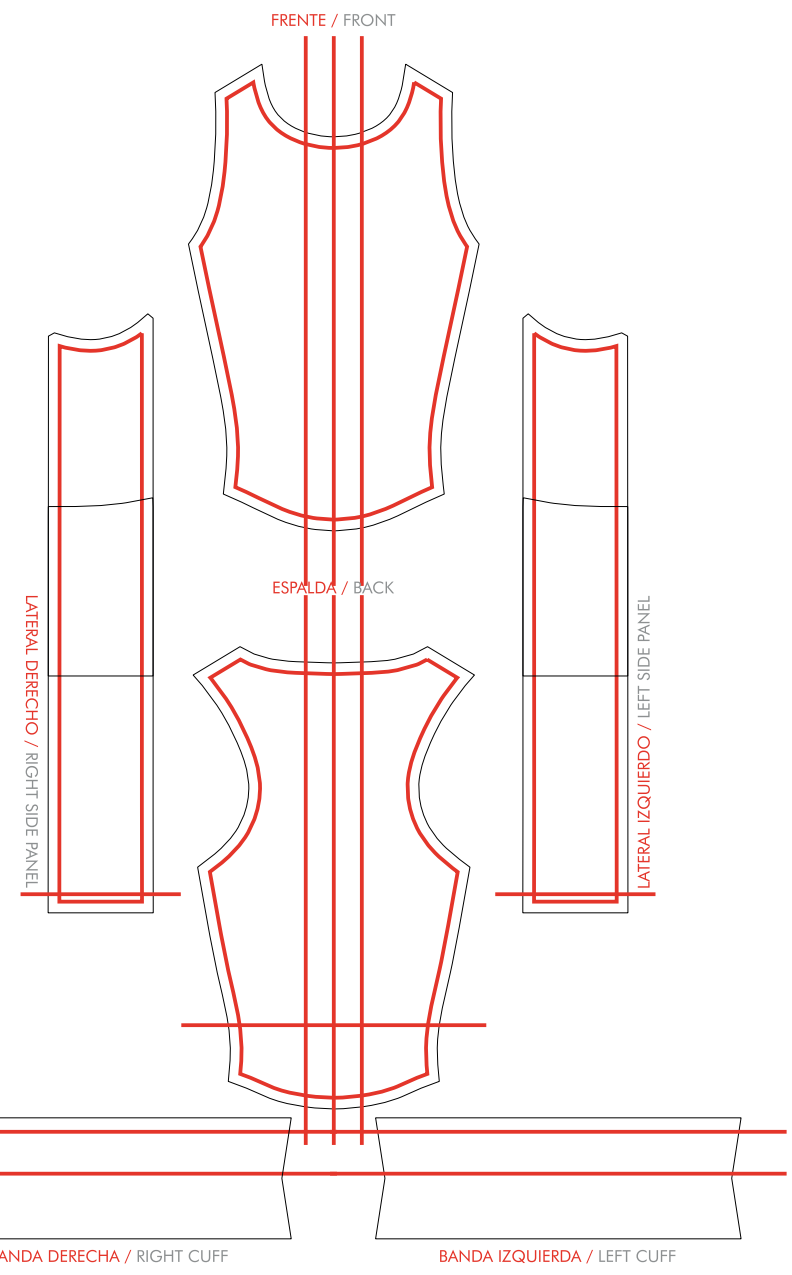

Designed by:

Design By:

Date:

T:139 ET Lateral Bota Hombre / Triathlon Skinsuit Man

Warning Your signature on this artwork means that:

- The design is correct
- Colors are correct
- All logos are shown
- Spelling is correct

Colors shown on this design don't reflect the 100% of the final product real colors.

PANTONE COLOR TO USE

	000		000		000		000
	000		000		000		000
	000		000		000		000

SIZES

6	8	10	12	14	16	18	XXS	XS	S
M	L	XL	2XL	3XL	4XL	5XL	6XL	7XL	