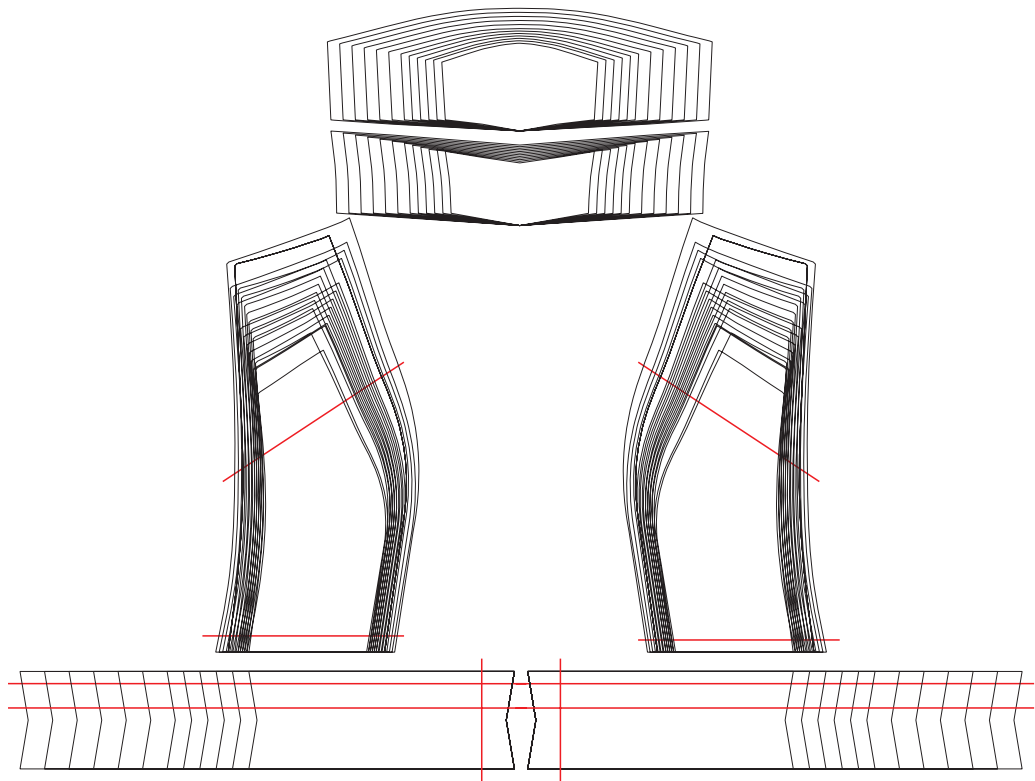

## Bio Mold 8 panel Bib shorts

**Warning** Your signature on this artwork means that:

- The design is correct
- Colors are correct
- All logos are shown
- Spelling is correct

Colors shown on this design don't reflect the 100% of the final product real colors.

**SIZES**

6	8	10	12	14	16	18	XXS	XS	S
M	L	XL	2XL	3XL	4XL	5XL	6XL	7XL	