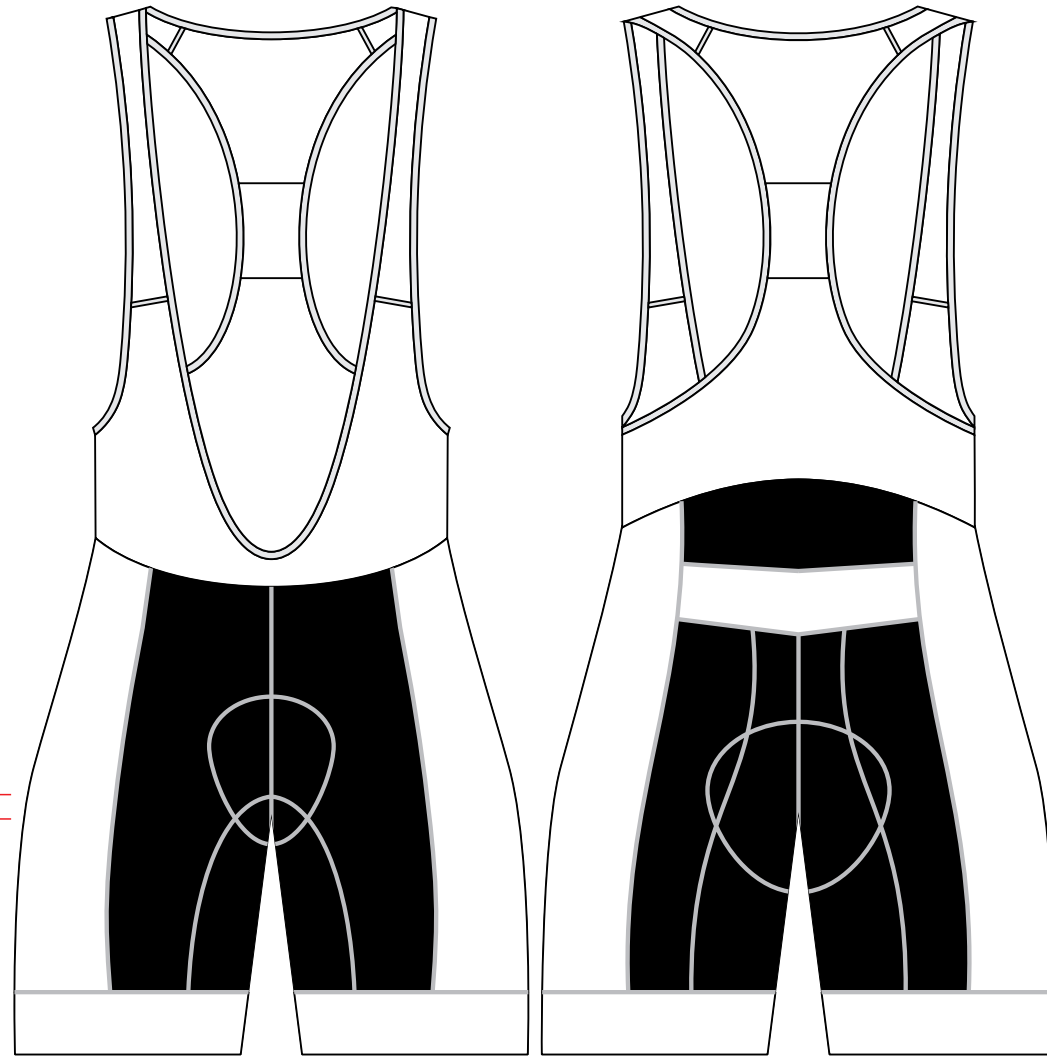

## Bio Mold 8 panel Bib shorts

**Warning** Your signature on this artwork means that:

- The design is correct
- Colors are correct
- All logos are shown
- Spelling is correct

Colors shown on this design don't reflect the 100% of the final product real colors.

**PANTONE COLOR TO USE**

<input type="text" value="000"/>	<input type="text" value="000"/>	<input type="text" value="000"/>	<input type="text" value="000"/>
<input type="text" value="000"/>	<input type="text" value="000"/>	<input type="text" value="000"/>	<input type="text" value="000"/>
<input type="text" value="000"/>	<input type="text" value="000"/>	<input type="text" value="000"/>	<input type="text" value="000"/>

**SIZES**

6	8	10	12	14	16	18	XXS	XS	S
M	L	XL	2XL	3XL	4XL	5XL	6XL	7XL	