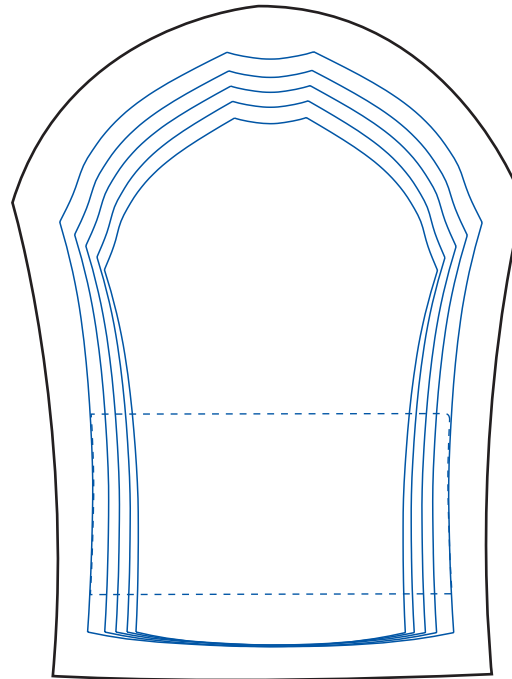

Collar

Back

Front

R Side panel

L Side Panel

Pocket

R Short Sleeve

L Short Sleeve

Warning

Your signature on this artwork means that:

- The design is correct
- Colors are correct
- All logos are shown
- Spelling is correct

Colors shown on this design don't reflect the 100% of the final product real colors.

PANTONE COLOR TO USE

SIZES

6	8	10	12	14	16	18	XXS	XS	S
M	L	XL	2XL	3XL	4XL	5XL	6XL	7XL	