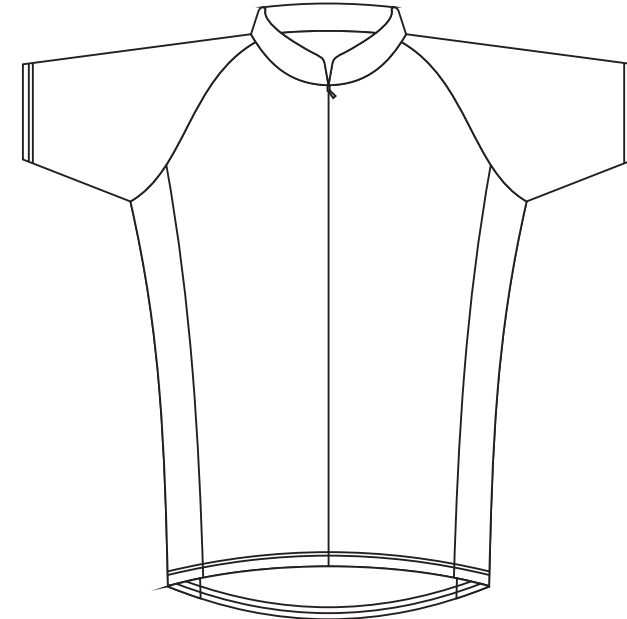

Collar

Back

Front

R Side panel

L Side Panel

Pocket

R Short Sleeve

L Short Sleeve

PANTONE COLOR TO USE

SIZES

6	8	10	12	14	16	18	XXS	XS	S
M	L	XL	2XL	3XL	4XL	5XL	6XL	7XL	