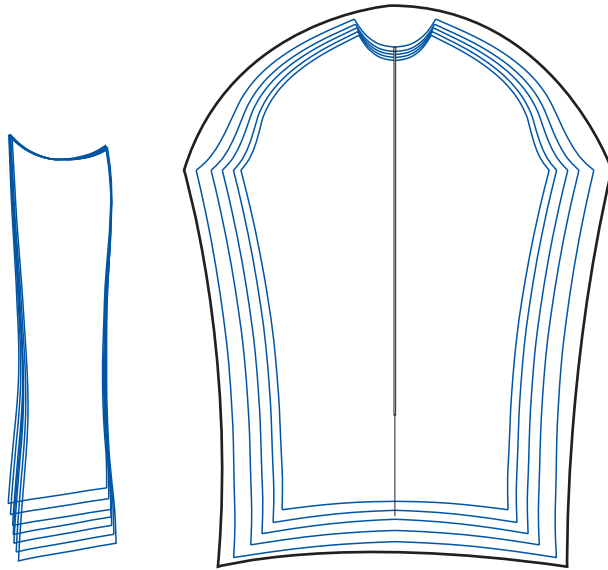

Collar

Back

Front

R Side panel

L Side Panel

Pocket

R Short Sleeve

L Short Sleeve

Warning

Your signature on this artwork means that:

- The design is correct
- Colors are correct
- All logos are shown
- Spelling is correct

Colors shown on this design don't reflect the 100% of the final product real colors.

PANTONE COLOR TO USE

SIZES

6	8	10	12	14	16	18	XXS	XS	S
M	L	XL	2XL	3XL	4XL	5XL	6XL	7XL	