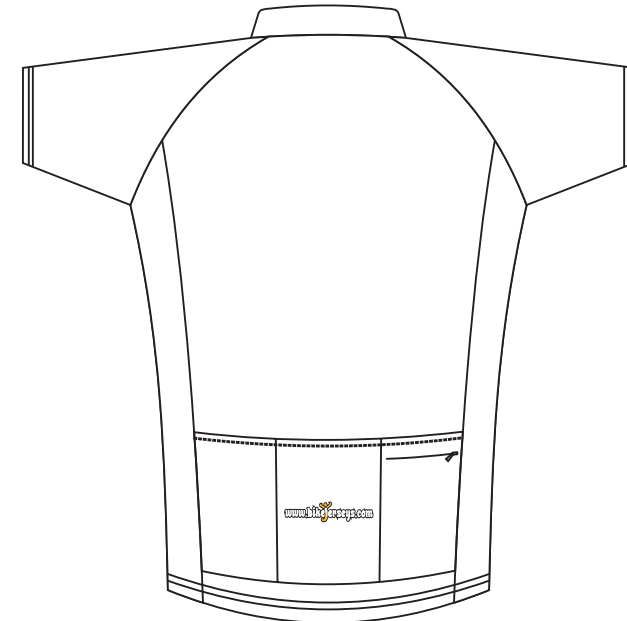

Collar

Back

Front

R Side panel

L Side Panel

Pocket

R Short Sleeve

L Short Sleeve

PANTONE COLOR TO USE

SIZES

6	8	10	12	14	16	18	XXS	XS	S
M	L	XL	2XL	3XL	4XL	5XL	6XL	7XL	