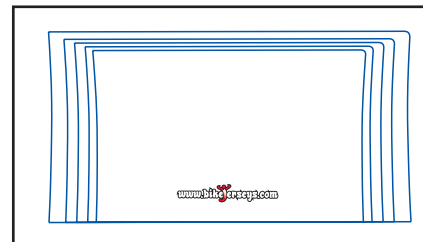

Collar

Back

Front

R Side panel

L Side Panel

Pocket

R Short Sleeve

L Short Sleeve

Warning

Your signature on this artwork means that:

- The design is correct
- Colors are correct
- All logos are shown
- Spelling is correct

Colors shown on this design don't reflect the 100% of the final product real colors.

PANTONE COLOR TO USE

SIZES

6	8	10	12	14	16	18	XXS	XS	S
M	L	XL	2XL	3XL	4XL	5XL	6XL	7XL	