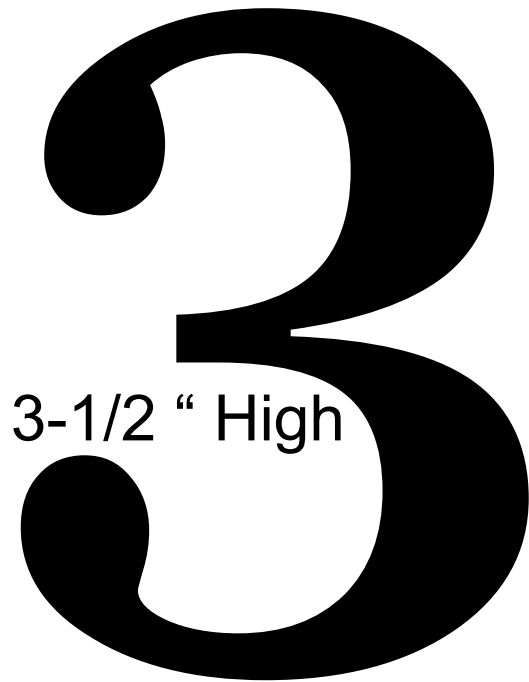

ComfortHouse

Number Size Test

4" High

3-1/2 " High

Directions: Print this page full size on your printer and tape to the wall where you wish to mount numbers.

Then step back and see what size is easily readable from the center of the street in front of the house.

Choose that size number for your sign.

5" High